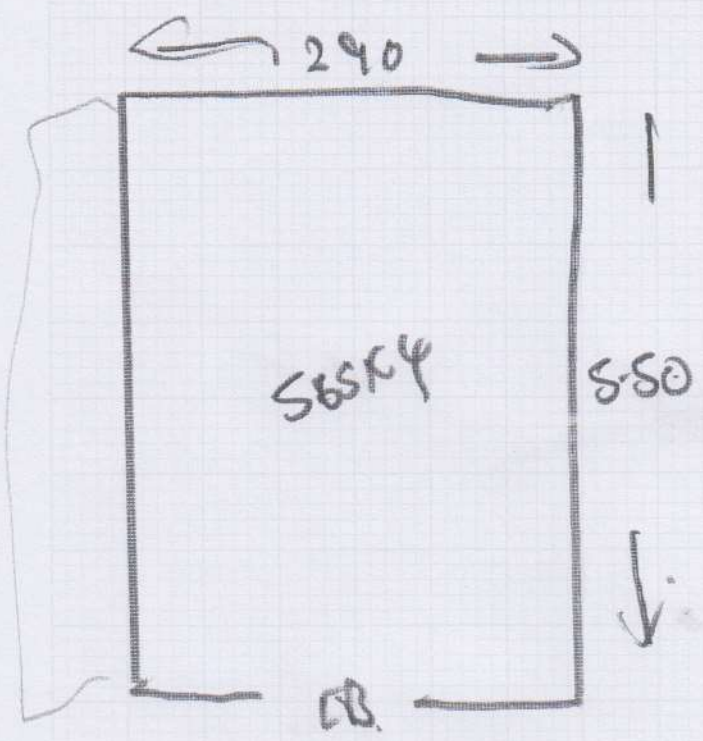

Job No: F26 645
Name: BANMAN
18 NORLAND SQUARE
LONDON W14 4PE
Tel: 07397-317660
Sheet: 1 of 1

OLD DOWN
~~3x7m~~ 3x7m

5.65x4
Sisal Budduswave Honey Dune
2556

EXISTING RAR