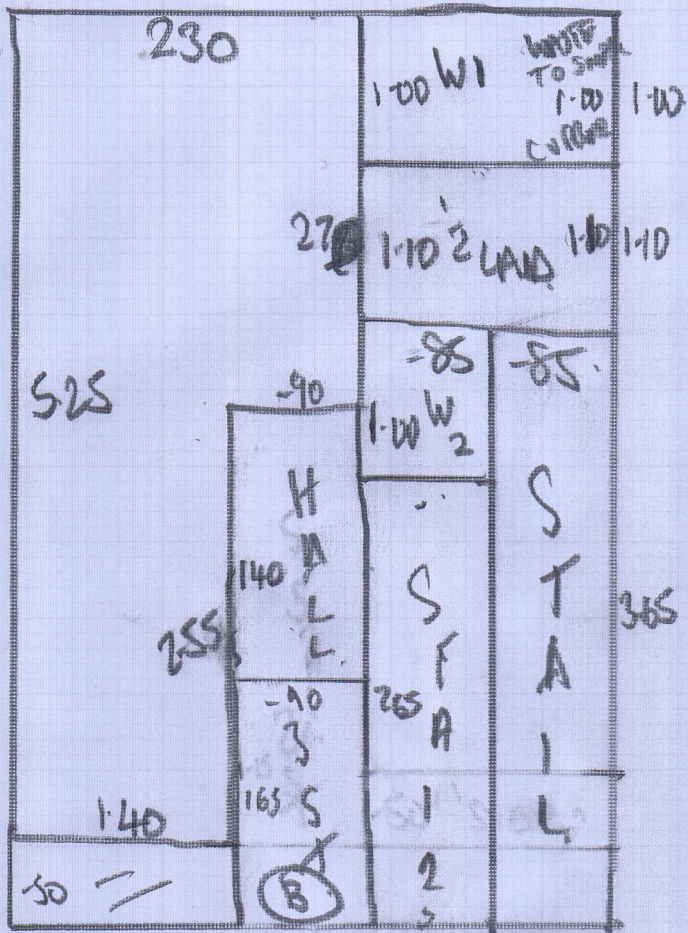

← 400 →

mrcarpet
 Job No: F 26451
 Name: POACHY PROPERTY CO
 Address: 24A CROOKHAM RD
 LONDON SW6 4QG
 Tel: 020-8994-2024
 Sheet: 1 of 2

Bed → 4.15 x 4
 (A) 4.55 x 4
 5.75 x 4
 3M SCAMING
 OLD DOWN -
~~FURNITURE~~
 WILL BE
 COME

Bedroom.

4.15 x 4.

Lounge (A) 4.55 x 4.
 Off Room 5.75 x 4

14.95 x 4 57.80^D

Bed Room

Job No: F 26451
 Name: Priority Property Ltd
 Add: 24A Cleverham Rd
 London SW6 4QG
 Tel: 020-8494-2024
 Sheet: 2 of 2

STARTS

- ⑧ - 45 x 78
- W1 - 88 x 1.07
- W2 - 90 x 80
- 1/2 CARPET 100 x 110
- ⑤ 385 45 x 85
- 1 frame 130 x 85

SCAM
HERE AS BEFORE