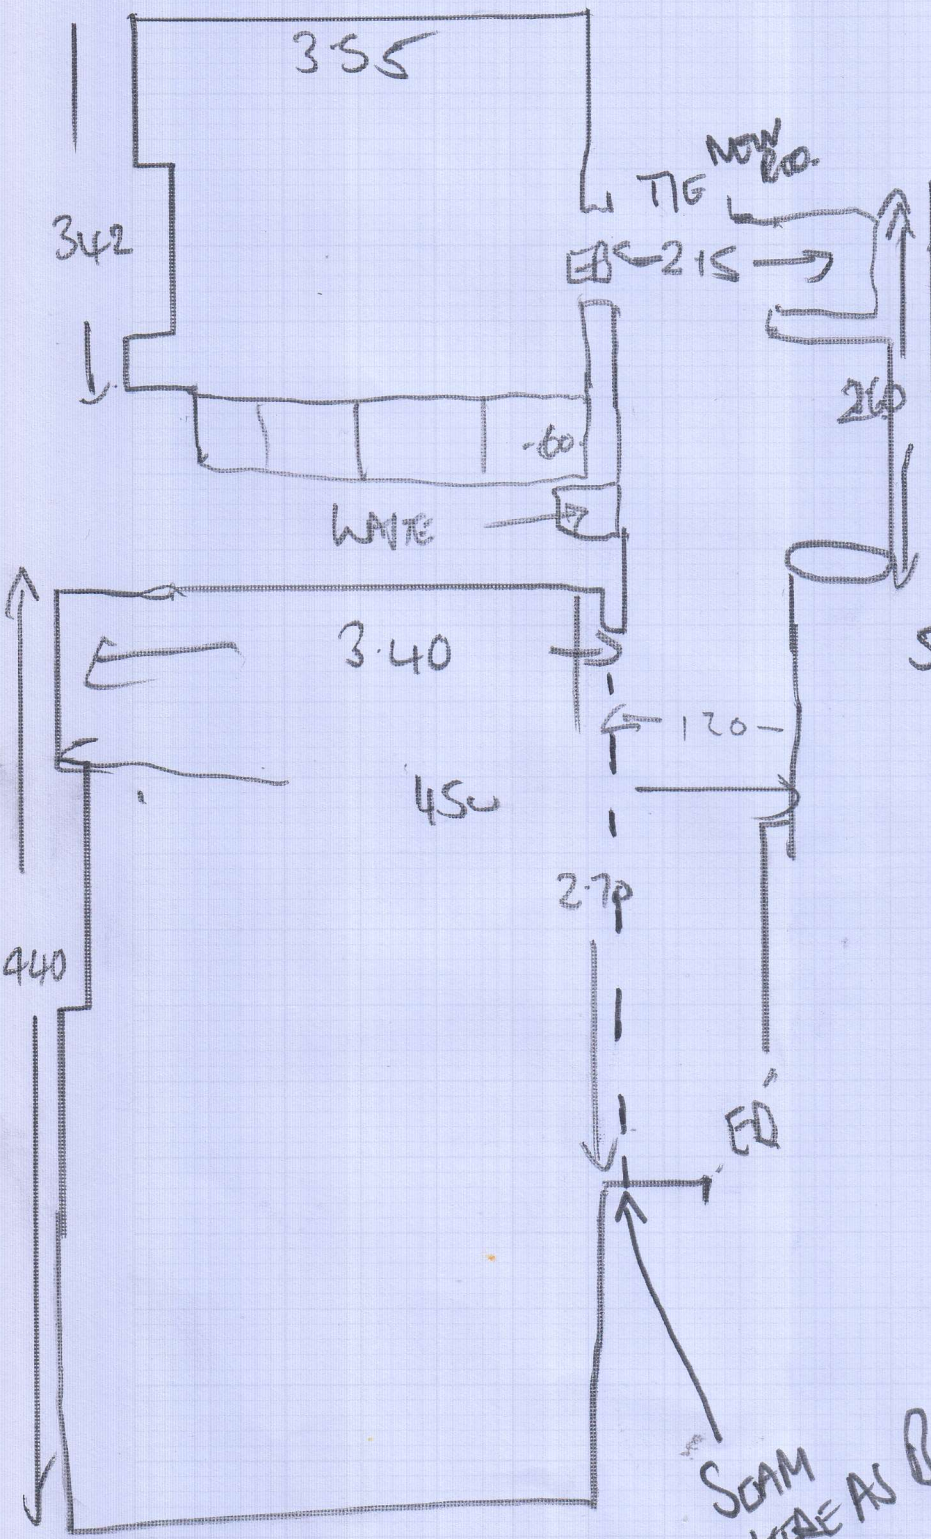

Bedroom.

4.15 x 4.

Lounge (A) 4.55 x 4.
 Off Room 5.75 x 4

14.95 x 4 57.80^D

Bed Room

Job No: F 26451
 Name: Priority Property Ltd
 Add: 24A Cleverham Rd
 London SW6 4QG
 Tel: 020-8494-2024
 Sheet: 2 of 2

STARTS

- ⑧ - 45 x 78
- W1 - 88 x 1.07
- W2 - 90 x 80
- 1/2 CARPET 100 x 110
- ⑤ 385 45 x 85
- 1 frame 130 x 85

SCAM
HERE AS BEFORE