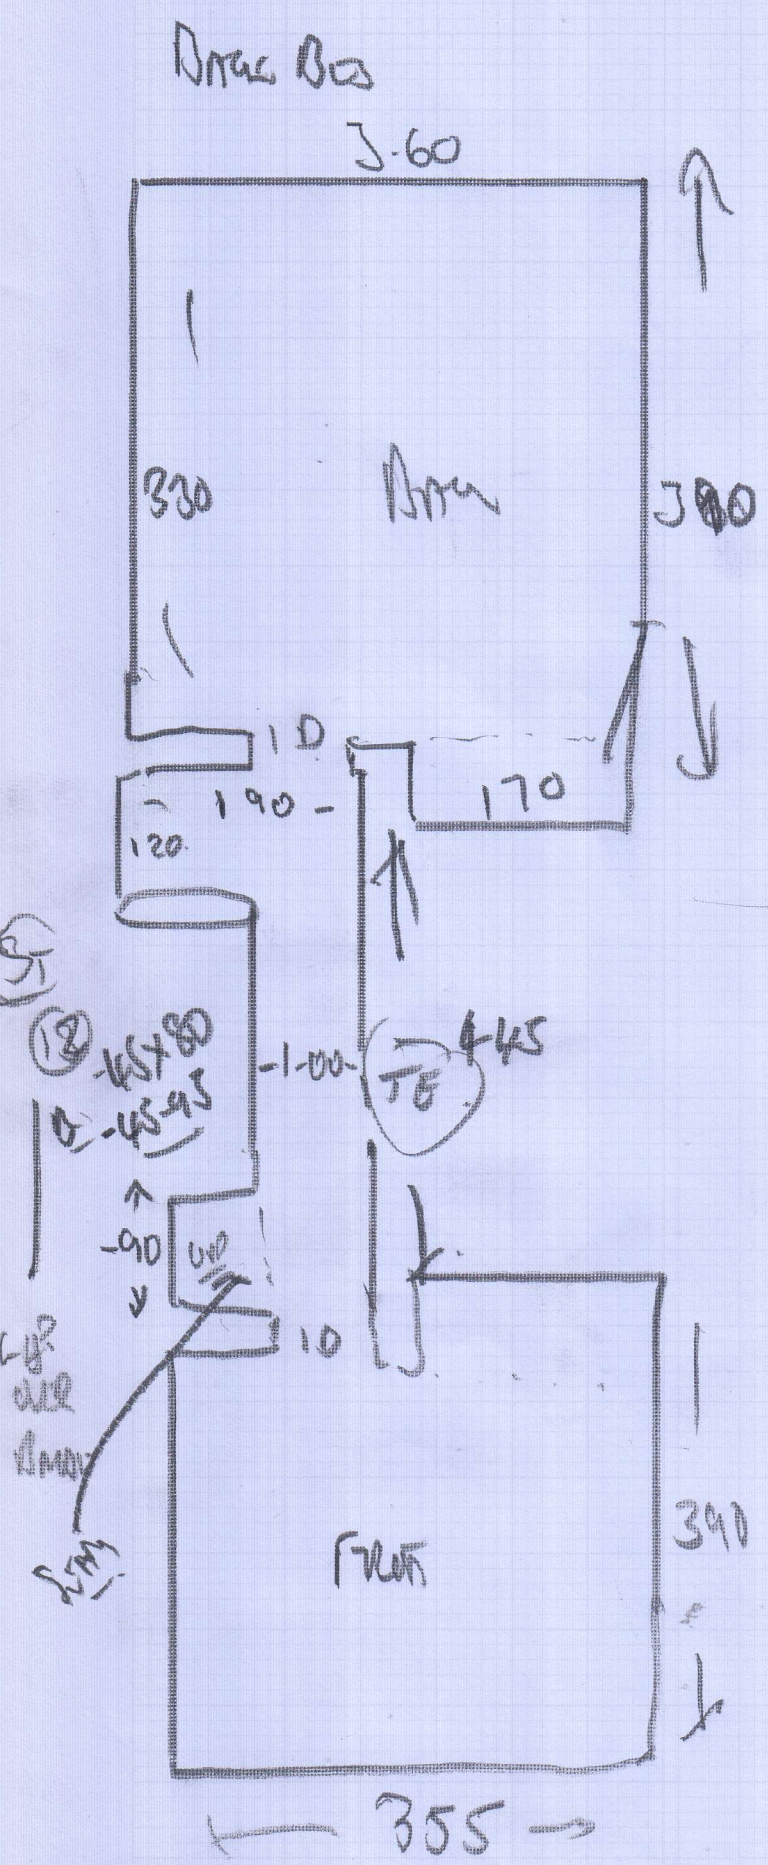

Job No: F-26469
 Name: JERUNG
 Address: 6 MILL STREET GOLF
 LONDON SW6 6PG
 Tel: 07408-839122
 Sheet: 1 2

ALI DARS

ALABICA PLATINUM 102
 9.50 X 5.00 4750⁵

* PLEASE JUST FIT OVER
 LIP ON BENCH
 LEAVE REST EXPOSED

Job No: F26449
 Name: JERLING
 Address: 6 MILLSHOTT CLOSE
 LONDON SW6 6PG
 Tel: 07408-839122
 Sheet: 2 of 2

ARABICA PLATINUM 102

9.50 X 5
 47.50°

UNDERLAY
 GRIPPE
 2 DITE ALI
 1M SOAM
 1 X 6M SHAM

X NOTE
 LEAVE RISE OF
 BINDING EXPOSED
 TAKE OVER LIP