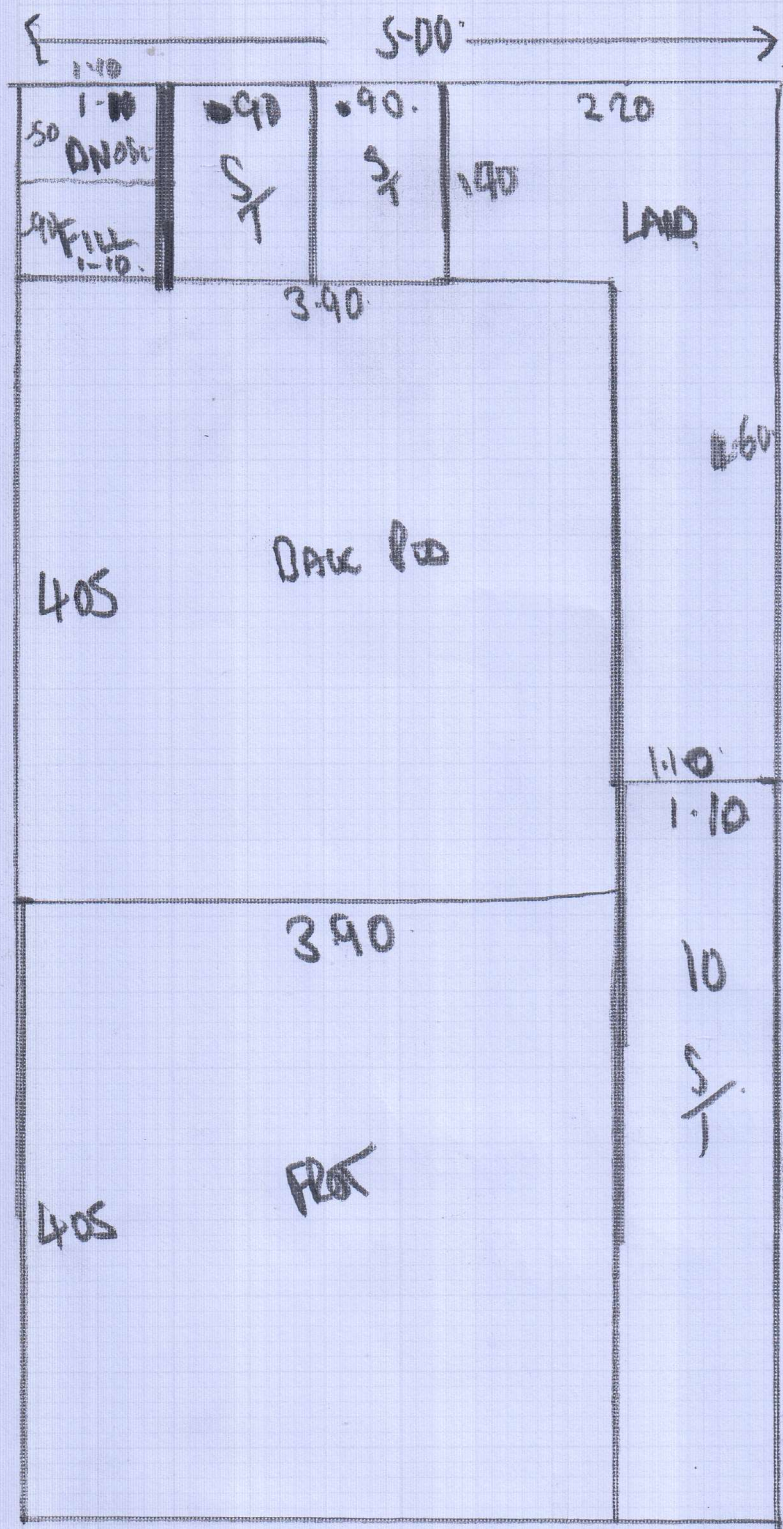

Job No: F-26469
 Name: JERUNG
 Address: 6 MILL STREET GOLF
 LONDON SW6 6PG
 Tel: 07408-839122
 Sheet: 1 2

ALI DARS

ALABICA PLATINUM 102
 9.50 X 5.00 4750⁵

* PLEASE JUST FIT OVER
 LIP ON BENCH
 LEAVE REST EXPOSED

Job No: F26449
 Name: JERLING
 Address: 6 MILLSHOTT CLOSE
 LONDON SW6 6PG
 Tel: 07408-839122
 Sheet: 2 of 2

ARABICA PLATINUM 102

9.50 X 5
 47.50°

UNDERLAY
 GRIPPE
 2 DITE ALI
 1M SOAM
 1 X 6M SHAM

X NOTE
 LEAVE RISE OF
 BINDING EXPOSED
 TAKE OVER LIP