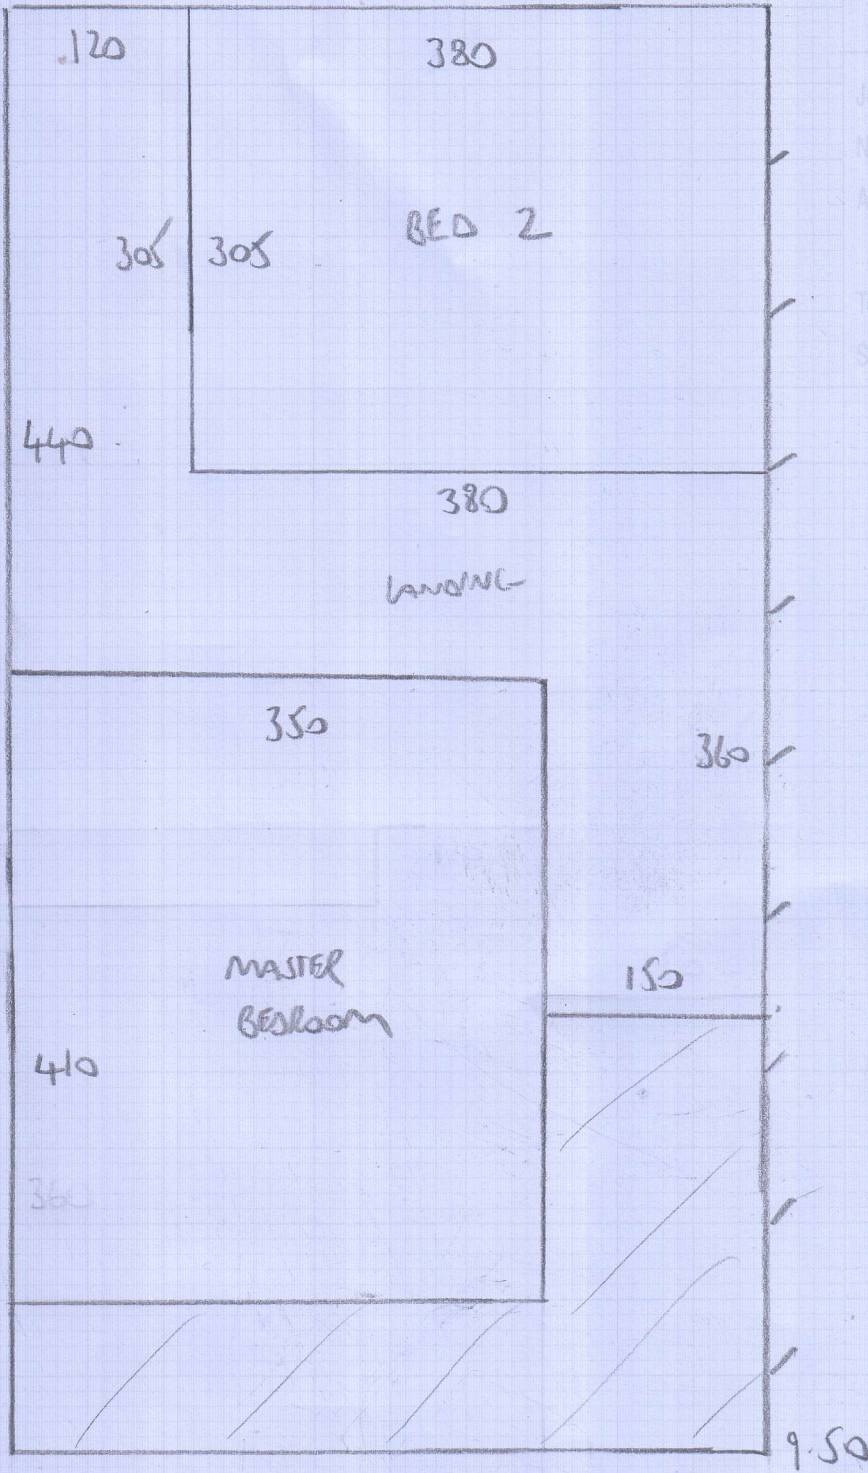

Job No: F26481
Name: BARKER
Address: 18 ELM PARK LANE
SW3 6BD
Tel:
Sheet: 1 of 3

DUAL.
170

Job No: F26481

Name: BAKER

Address: 18 ELM PARK LANE

SW3 6BD

Tel:

Sheet: 2 of 3

DUAL 170

Job No: F26481
Name: BARKER
Address: 18 ELM PARK LANE
SW3 6BD

Tel:
Sheet: 3 of 3

DUAL 170
PART EXCUTTING
UNDERWAY + GRIP

9.50
S.45.