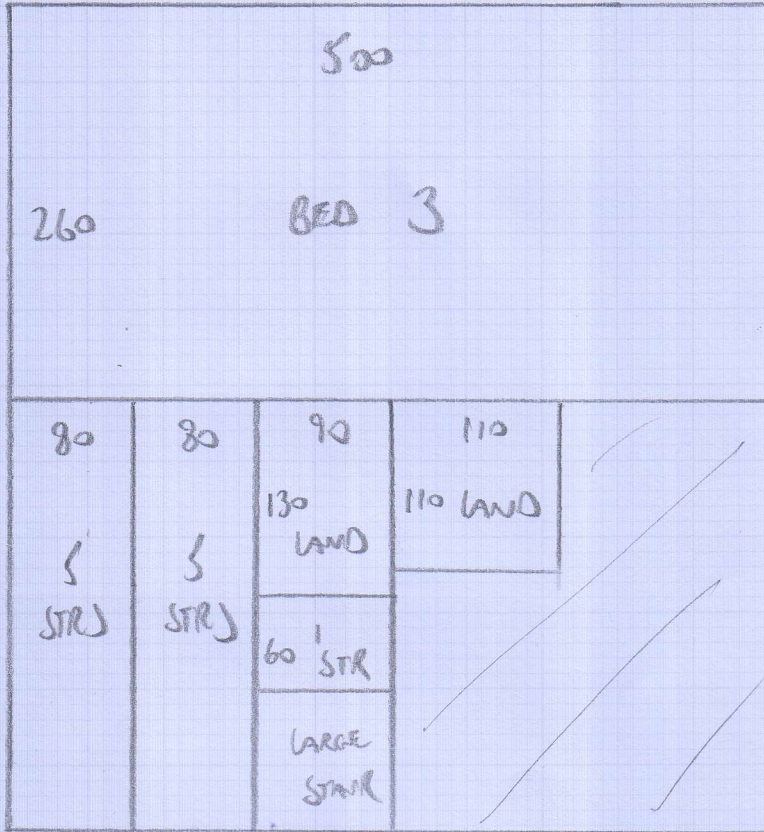

Job No: F26481
Name: BARKER
Address: 18 ELM PARK LANE
SW3 6BD
Tel:
Sheet: 1 of 3

DUAL.
170

Job No: F26481

Name: BAKER

Address: 18 ELM PARK LANE

SW3 6BD

Tel:

Sheet: 2 of 3

DUAL 170

Job No: F26481
Name: BARKER
Address: 18 ELM PARK LANE
SW3 6BD

Tel:
Sheet: 3 of 3

DUAL 170
PART EXCUTTING
UNDERWAY + GRIP

9.50
S.45.