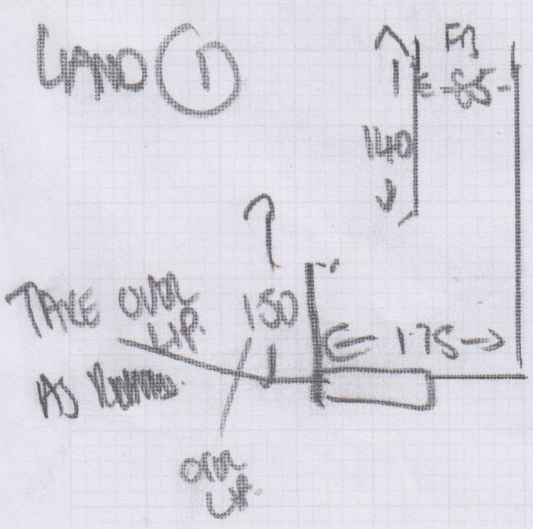

NO!

mrcarpets
 Job No: F26502
 Name: LOUISE BOOTH
 Address: 63 RINGMER AVE
 LONDON SW6 5LP
 Tel: 0796543393
 Sheet: 1 of 2

~~COTSWOLD NORTHWICH~~

~~305 X 400
 1 D ALI~~

~~COR 105 X 100
 Grey/BLACK~~

~~12 M TAPE~~

CUT
 RUNNERS
 FIRST

✓
 COTSWOLD NORTHWICH

400 X 400

30 ALI

14 M TAPE

COR 105 X 100
 Grey/Black

Job No: F268502
 Name: LOUISE BOOTH
 Address: 63 RINGMER AVE
 LONDON SW65LD
 Tel: 07746-543393
 Sheet: 2-2

CORRIDOR NORTH

QUOTE ①
 STAIR 1 LAND
 2
 LANDINGS 1+2
 + 3 STAIR
 + RAMP
 + TRAIL
 30 AW

ST ③ 45 X 75 + TURN

RISER - 20
 STAIR ① 45 X 76 + TURN (55mm)
 RNOSE - 40 X 80

Corr 1.05 X 100