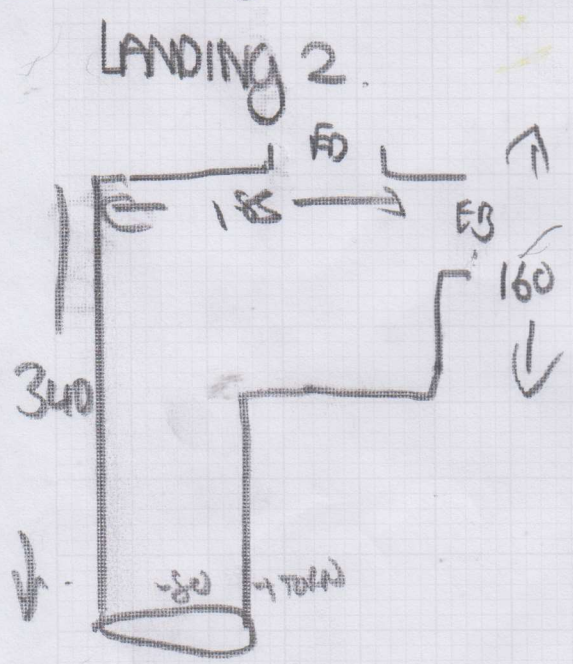

NO!

mrcarpets
 Job No: F26502
 Name: LOUISE BOOTH
 Address: 63 RINGMER AVE
 LONDON SW6 5LP
 Tel: 0796543393
 Sheet: 1 of 2

~~COTSWOLD NORTHWICH~~

~~305 X 400
 1 D ALI~~

~~COR 105 X 100
 Grey/BLACK~~

~~12 M TAPE~~

CUT
 RUNNERS
 FIRST

✓
 COTSWOLD NORTHWICH

400 X 400

30 ALI

14 M TAPE

COR 105 X 100
 Grey/Black

Job No: F268502
 Name: LOUISE BOOTH
 Address: 63 RINGMER AVE
 LONDON SW65LD
 Tel: 07746-543393
 Sheet: 2-2

CORRIDOR NORTH

QUOTE ①
 STAIR 1 LAND
 2
 LANDINGS 1+2
 + 3 STAIR
 + RAMP
 + TRAIL
 30 AW

ST ③ 45 X 75 + TURN

RISER - 20
 STAIR ① 45 X 76 + TURN (55mm)
 RNOSE - 40 X 80

Corr 1.05 X 100