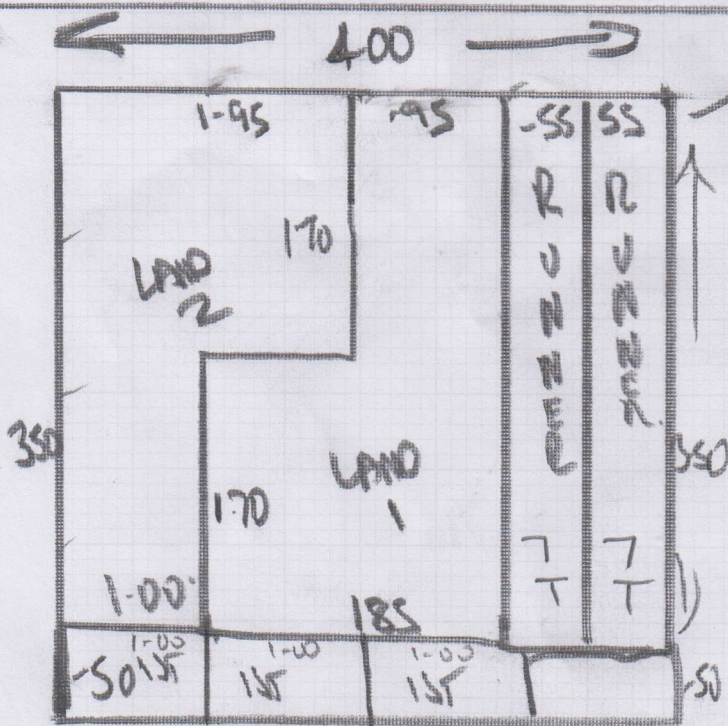

NO!

mrcarpets
 Job No: F26502
 Name: LOUISE BOOTH
 Address: 63 RINGMER AVE
 LONDON SW6 5LP
 Tel: 0796543393
 Sheet: 1 of 2

~~COTSWOLD NORTHWICH~~

~~305 X 400
 1 D ALI~~

~~COR 105 X 100
 Grey/BLACK~~

~~12 M TAPE~~

CUT
 RUNNERS
 FIRST

✓
 COTSWOLD NORTHWICH

400 X 400

30 ALI

14 M TAPE

COR 105 X 100
 Grey/Black

Job No: F268502
 Name: LOUISE BOOTH
 Address: 63 RINGMER AVE
 LONDON SW65LD
 Tel: 07746-543393
 Sheet: 2-2

CORRIDOR NORTH

QUOTE ①
 STAIR 1 LAND
 2
 LANDINGS 1+2
 + 3 STAIR
 + RAMP
 + TRAIL
 30 AW

ST ③ 45 X 75 + TURN

RISER - 20
 STAIR ① 45 X 76 + TURN (55mm)
 RNOSE - 40 X 80

Corr 1.05 X 100