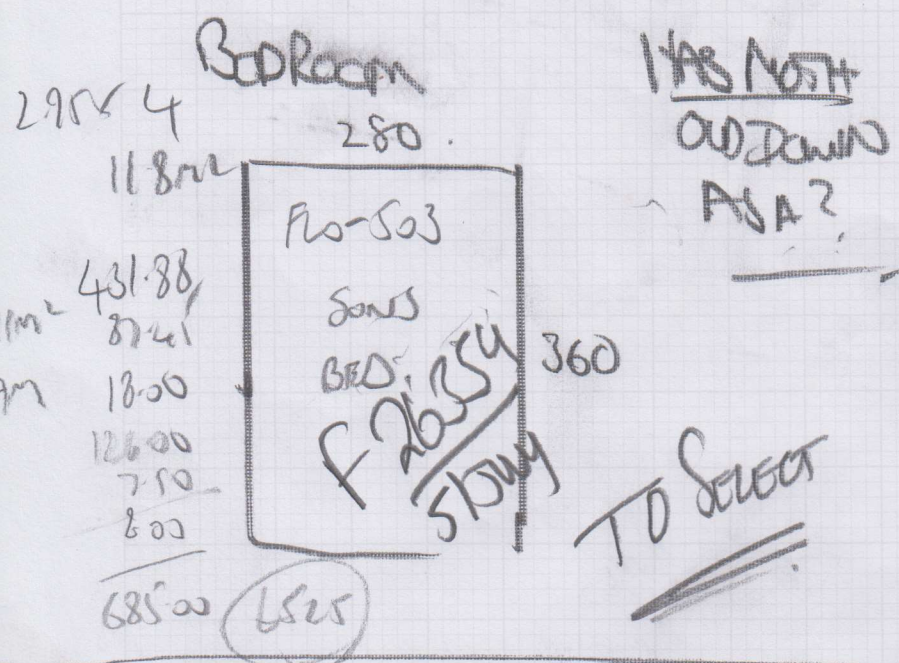

CUT
 RUNNERS
 FIRST

✓
 COTSWOLD NORTHWICH

400 X 400

30 ALI

14 M TAPE

COR 105 X 100
 Grey/Black

Job No: F268502
 Name: LOUISE BOOTH
 Address: 63 RINGMER AVE
 LONDON SW65LD
 Tel: 07746-543393
 Sheet: 2-2

CORRIDOR NORTH