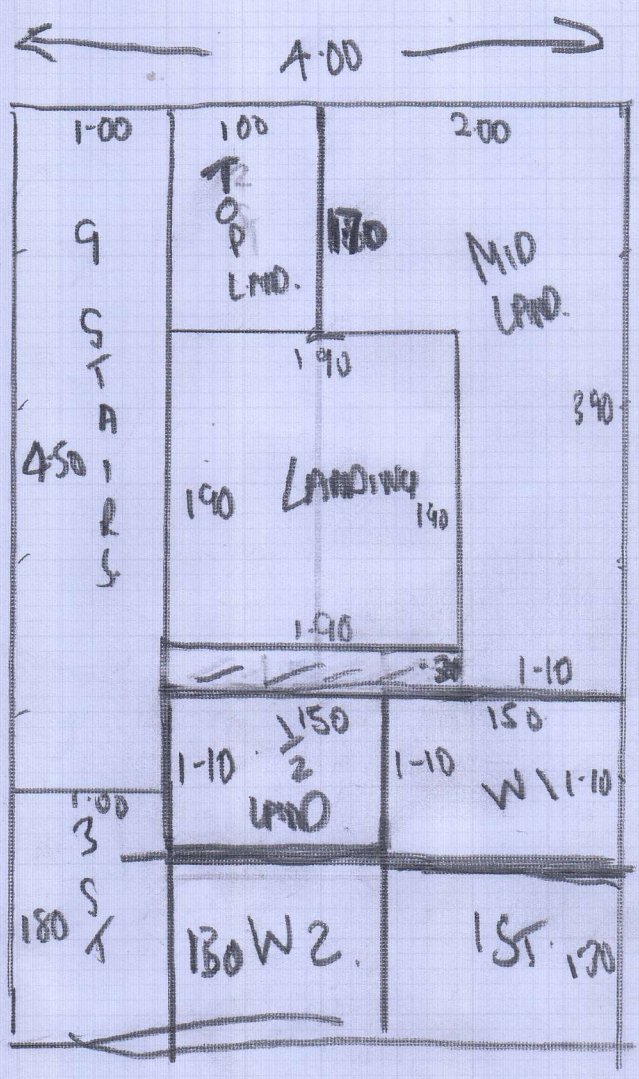

TOP LAND

ST (2) - 45K-80

W1 100 x 100

1/2 LAND 104 x 120

ST (9) - 45K-80 ✓

W2 - 80 x 100

ST 2 45K-80 + TURN.

LAND 180 x 170 ✓

TIT

Job No: F26516
 Name: LEGROS
 Address: 10 ROSALINE RD
 LONDON SW67QT

Sheet 1 of 2

BEST SITE MONEY 129
 AREA ABOUT 6/8

EXISTING BARS
 + WIND

Job No: F 26516
 Name: LEGG
 Address: 10 ROSAUME RD
 LONDON SW6 7QT
 Tel:
 Sheet: 2 of 2

6.30.

Best Street Noddy
 6.30 x 4 129

No match Guarantee

EXISTING ORDER

TRY TO MATCH
 AS BEST AS
 POSSIBLE