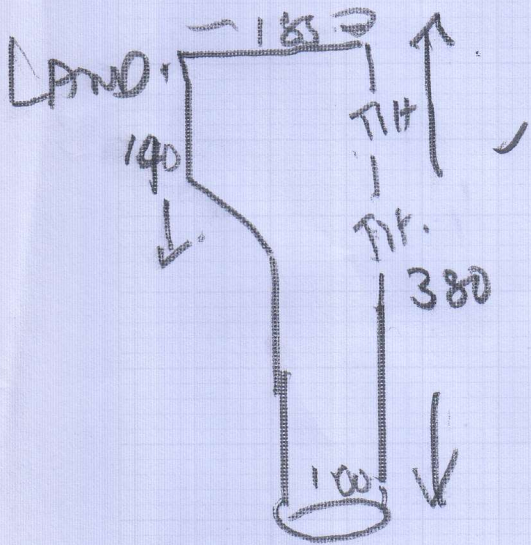

TOP LAND

ST (2) - 45K-80

W1 100 x 100

1/2 LAND 104 x 120

ST (9) - 45K-80 ✓

W2 - 80 x 100

ST 2 45K-80 + TURN.

LAND 180 x 170 ✓

TIT

Job No: F26516
 Name: LEGROS
 Address: 10 ROSALINE RD
 LONDON SW67QT

Sheet 1 of 2

BEST SITE MONEY 129
 AREA ABOUT 6/8

EXISTING BARS
 + WIND

Job No: F 26516
 Name: LEGG
 Address: 10 ROSAUME RD
 LONDON SW6 7QT
 Tel:
 Sheet: 2 of 2

6.30.

Best Street Noddy
 6.30 x 4 129

No match Guarantee

EXISTING ORDER

TRY TO MATCH
 AS BEST AS
 POSSIBLE