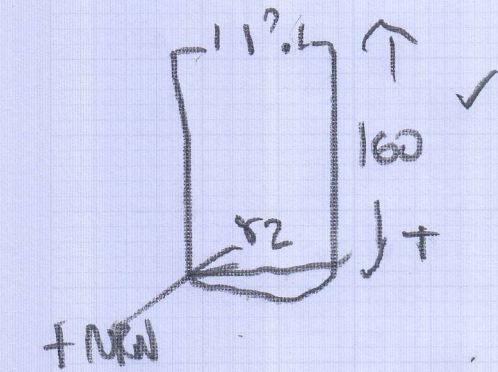

TOP LAND

ST (2) - 45K-80

W1 100 x 100

1/2 LAND 104 x 120

ST (9) - 45K-80 ✓

W2 - 80 x 100

ST 2 45K-80 + TURN.

LAND 180 x 170 ✓

TIT

Job No: F26516
 Name: LEGROS
 Address: 10 ROSALINE RD
 LONDON SW67QT

Sheet 1 of 2

BEST SITE MONEY 129
 AREA ABOUT 6/8

EXISTING BARS
 + WIND

Job No: F 26516
 Name: LEGG
 Address: 10 ROSAUME RD
 LONDON SW6 7QT
 Tel:
 Sheet: 2 of 2

6.30.

Best Street Noddy
 6.30 x 4 129

No match Guarantee

EXISTING ORDER

TRY TO MATCH
 AS BEST AS
 POSSIBLE