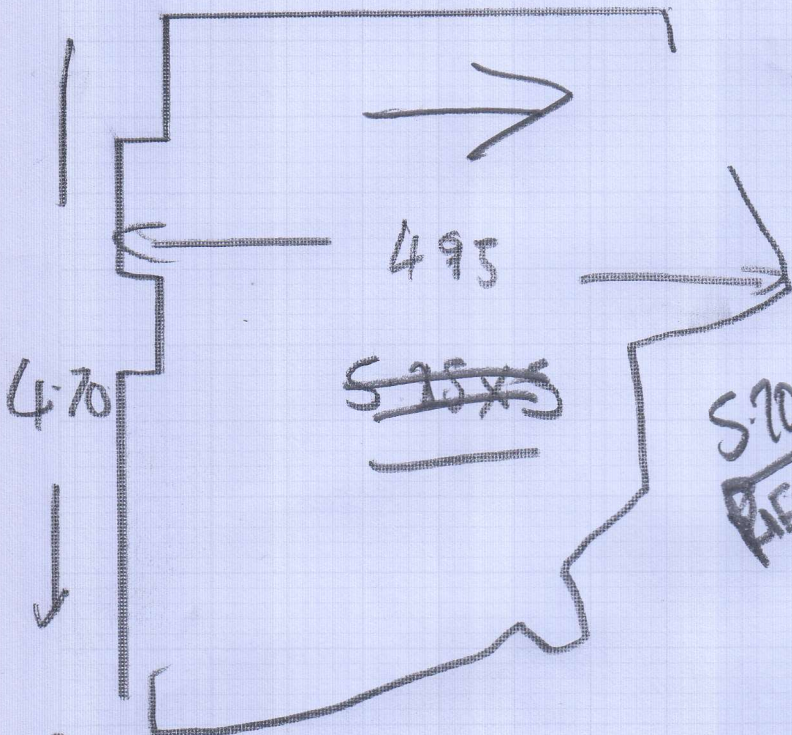

FRONT

WALLS RUN OUT

Job No: F 26530
 Name: PIERCE BRADLEY
 Address: 58 WESTKENSINGTON
 BEAUMONT ORIENT
 LONDON
 W14 6PF
 Sheet: 1 of 1

WALLS RUN AT

BRICK
 OLD DOWN
 TURN
 X 3
 EX BR
 REO
 UCM