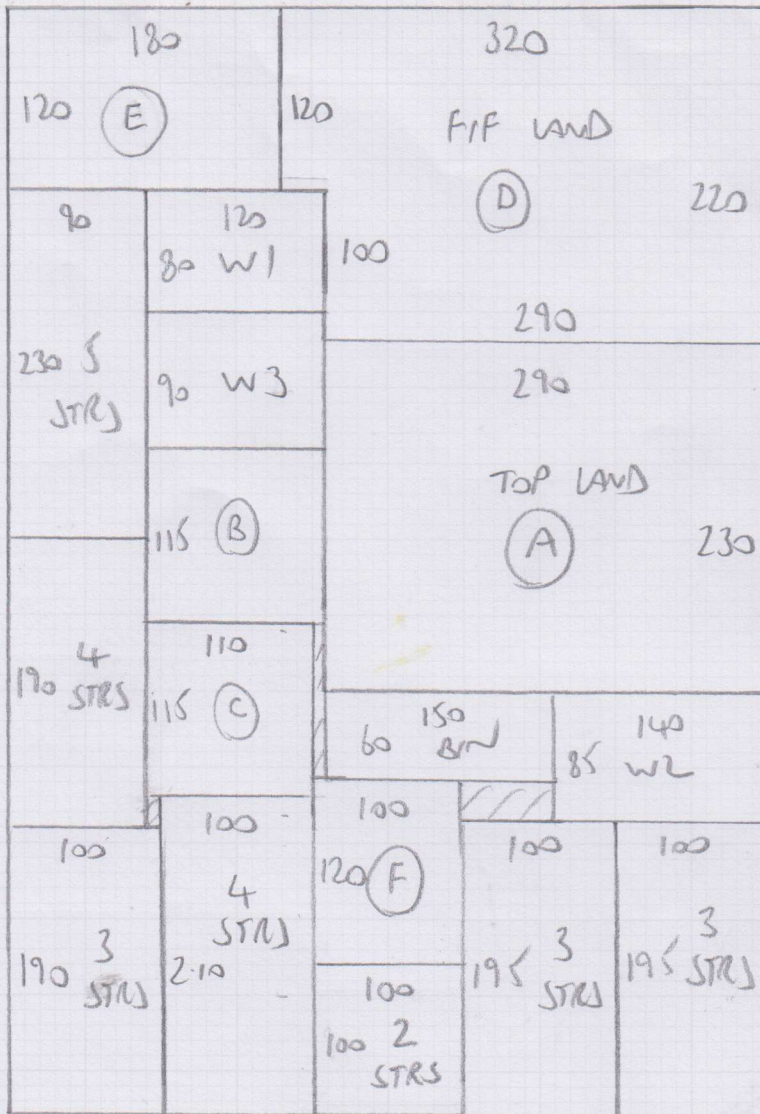

Job No: F26551  
 Name: POPE  
 Address: 34 HERONDALE AVENUE  
 SW18 3JL  
 Tel:  
 Sheet: 1 of 2

DIAMOND WEAVE  
 673-03

$7.30 \times 5.00 = 36.5m^2$

Job No: ~~F26525~~ F26551

Name: LA VITA STYLE

Address: 34 HERONDALE AVENUE  
SW18 3DL

Tel:

Sheet: 2 of 2

DOORMAT 105x83  
IN WEN

G/F  
DOUBLE B/W 128x45  
3 STRS .91  
3 W 88x75  
2 W 125x72  
1 W 105x66  
4 STRS .87

FIRST FLOOR

F/F  
4 STRS .76

5 STRS .76

3 STRS .76

TOP FLOOR