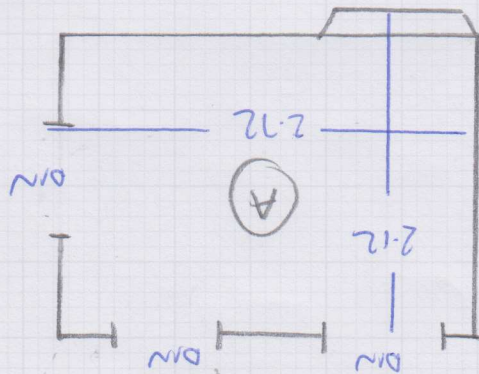

Job No: F26551  
 Name: POPE  
 Address: 34 HERONDALE AVENUE  
 SW18 3JL  
 Tel:  
 Sheet: 1 of 2

DIAMOND WEAVE  
 673-03

$7.30 \times 5.00 = 36.5m^2$

Job No: ~~F26525~~ F26551

Name: LA VITA STYLE

Address: 34 HERONDALE AVENUE  
SW18 3DL

Tel:

Sheet: 2 of 2

DOORMAT 105x83  
IN WEN

G/F  
DOUBLE B/W 128x45  
3 STRS .91  
3 W 88x75  
2 W 125x72  
1 W 105x66  
4 STRS .87

FIRST FLOOR

F/F  
4 STRS .76

5 STRS .76

3 STRS .76

TOP FLOOR