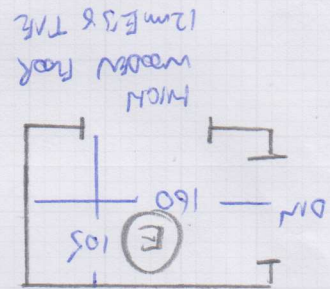

Job No: F26551  
 Name: POPE  
 Address: 34 HERONDALE AVENUE  
 SW18 3JL  
 Tel:  
 Sheet: 1 of 2

DIAMOND WEAVE  
 673-03

$7.30 \times 5.00 = 36.5m^2$

Job No: ~~F26525~~ F26551

Name: LA VITA STYLE

Address: 34 HERONDALE AVENUE  
SW18 3DL

Tel:

Sheet: 2 of 2

DOORMAT 105x83  
IN WEN

G/F  
DOUBLE B/W 128x45  
3 STRS .91  
3 W 88x75  
2 W 125x72  
1 W 105x66  
4 STRS .87

FIRST FLOOR

F/F  
4 STRS .76

5 STRS .76

3 STRS .76