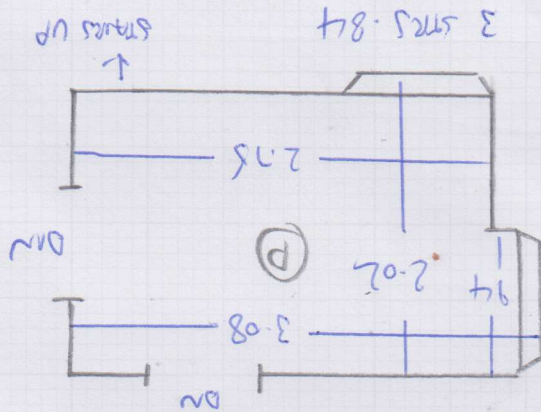

Job No: F26551  
 Name: POPE  
 Address: 34 HERONDALE AVENUE  
 SW18 3JL  
 Tel:  
 Sheet: 1 of 2

DIAMOND WEAVE  
 673-03

$7.30 \times 5.00 = 36.5m^2$

Job No: ~~F26525~~ F26551

Name: LA VITA STYLE

Address: 34 HERONDALE AVENUE  
SW18 3DL

Tel:

Sheet: 2 of 2

DOORMAT 105x83  
IN WEN

G/F  
DOUBLE B/W 128x45  
3 STRS .91  
3 W 88x75  
2 W 125x72  
1 W 105x66  
4 STRS .87

FIRST FLOOR

F/F  
4 STRS .76

5 STRS .76

3 STRS .76

TOP FLOOR