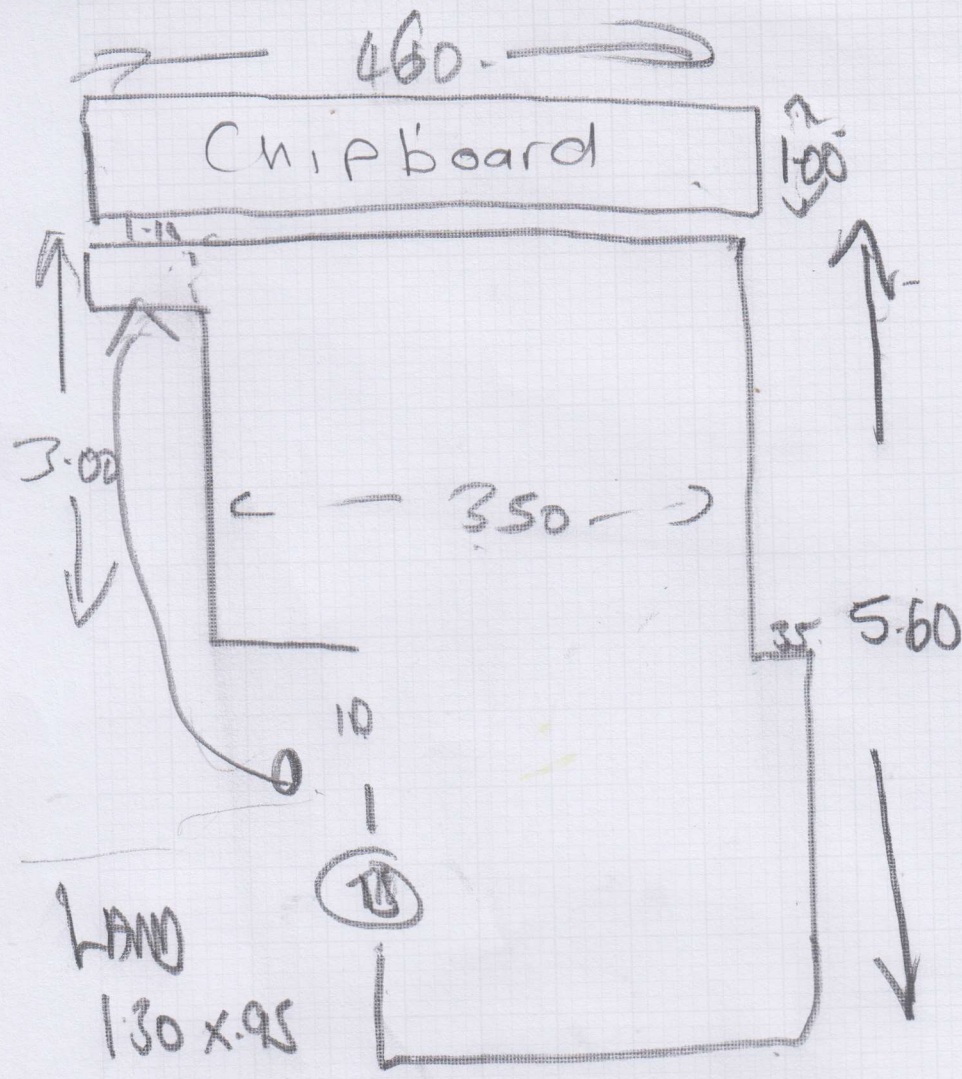

← 4.00 →

1-10 HAND	1-15 -70 W2	-95 NO 70	-50
140	-80 W3	W 4.00	S S T A I R S
-60 W 6	W7	-70 W8	260
-60 W5	1-10	1 STEP	

mrcarpets
 Job No: F 26568
 Name: BROGGINI
 Address: 6 KINGSLEY RD
 LONDON. SW19 8HF
 Tel:
 Sheet: 1 of 2.

STAIR TREAD
 TEXTURE WOOL LOOP JUTE

2.60 x 4 ROOM
 * NO OTHER STOCK

Bedroom

5-75 x 4 FINDER?
 WASTE TO RELESS FLO
 500

LEAVE 1.10 x 5!
 NOT SUIT 1/2 ROOM

Job No: F.26568
 Name: BROGGINI
 Address: 6 KINGSLEY RD LONDON SW14 6HF
 Tel:
 Sheet: 2 2
 Wood

FINELOOP
 FLO-500
 5-75 x 4MTR

Seam

- W1 - 60 x 90
- W2 - 60 x 1.05 x
- W3 - 70 x 1.02 x
- W4 - 55 x 72
- ST (6) - 46 x 72
- W5 - 55 x 80 x
- W6 - 55 x 1.02 x
- W7 - 70 x 1.10
- W8 - 60 x 80