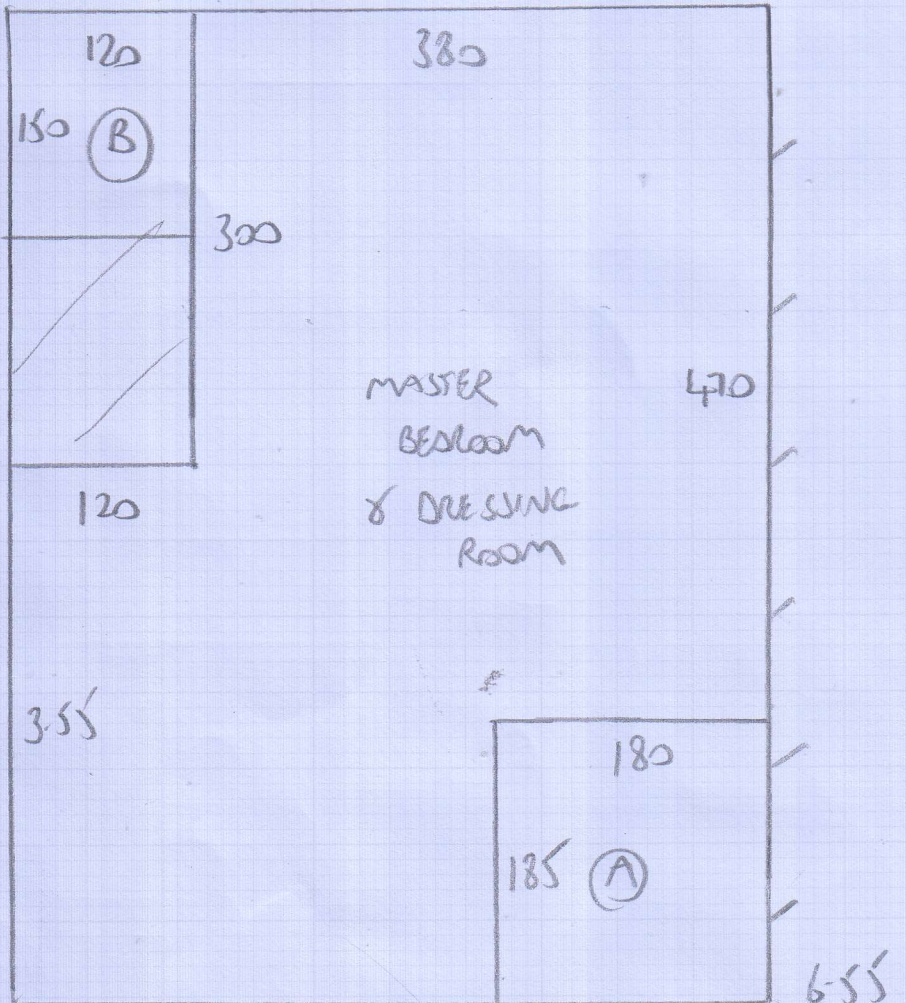

Job No: F26583
Name: JAIJEE
Address: 1 ST STEPHEN MANS
1 MANMOUTH RD WZ SSE
Tel:
Sheet: 1 of 2

BAREFOOT BIKRAM
CHAKRA 5900
5-70 x 5MTR
6-55 x 5MTR

Job No: ~~F26569~~ F26583
Name: ~~TAMONT~~ JAIJEE
Address: FAT 1 ST. STEPHENS
MANSIONS, 1 MONMOUTH RD
W2 SSE
Tel:
Sheet: 2 OF 2