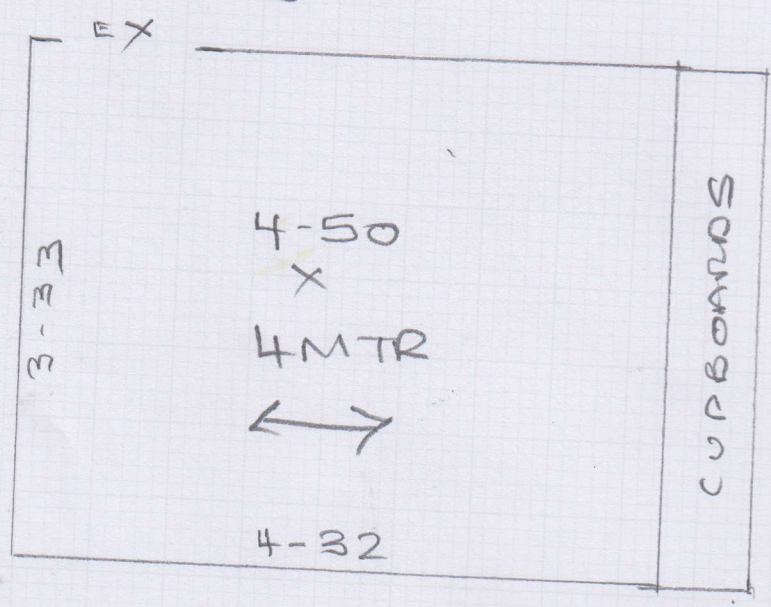

Job No: F26589  
Name: HITCHCOCK  
Address: 4 WILNARD  
SW18 3BA  
Tel:  
Sheet: 1 of 1

↔  
Landing

BOSTON 017  
(MUD 54)  
4-50 x 4MTR  
2-80 x 4MTR