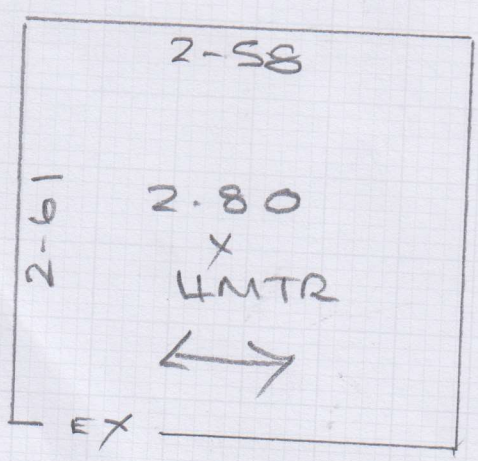

Job No: F26589  
Name: HITCHCOCK  
Address: 4 WILNARD  
SW18 3BA  
Tel:  
Sheet: 1 of 1

↔  
Landing

BOSTON 017  
(MUD 54)  
4-50 x 4MTR  
2-80 x 4MTR