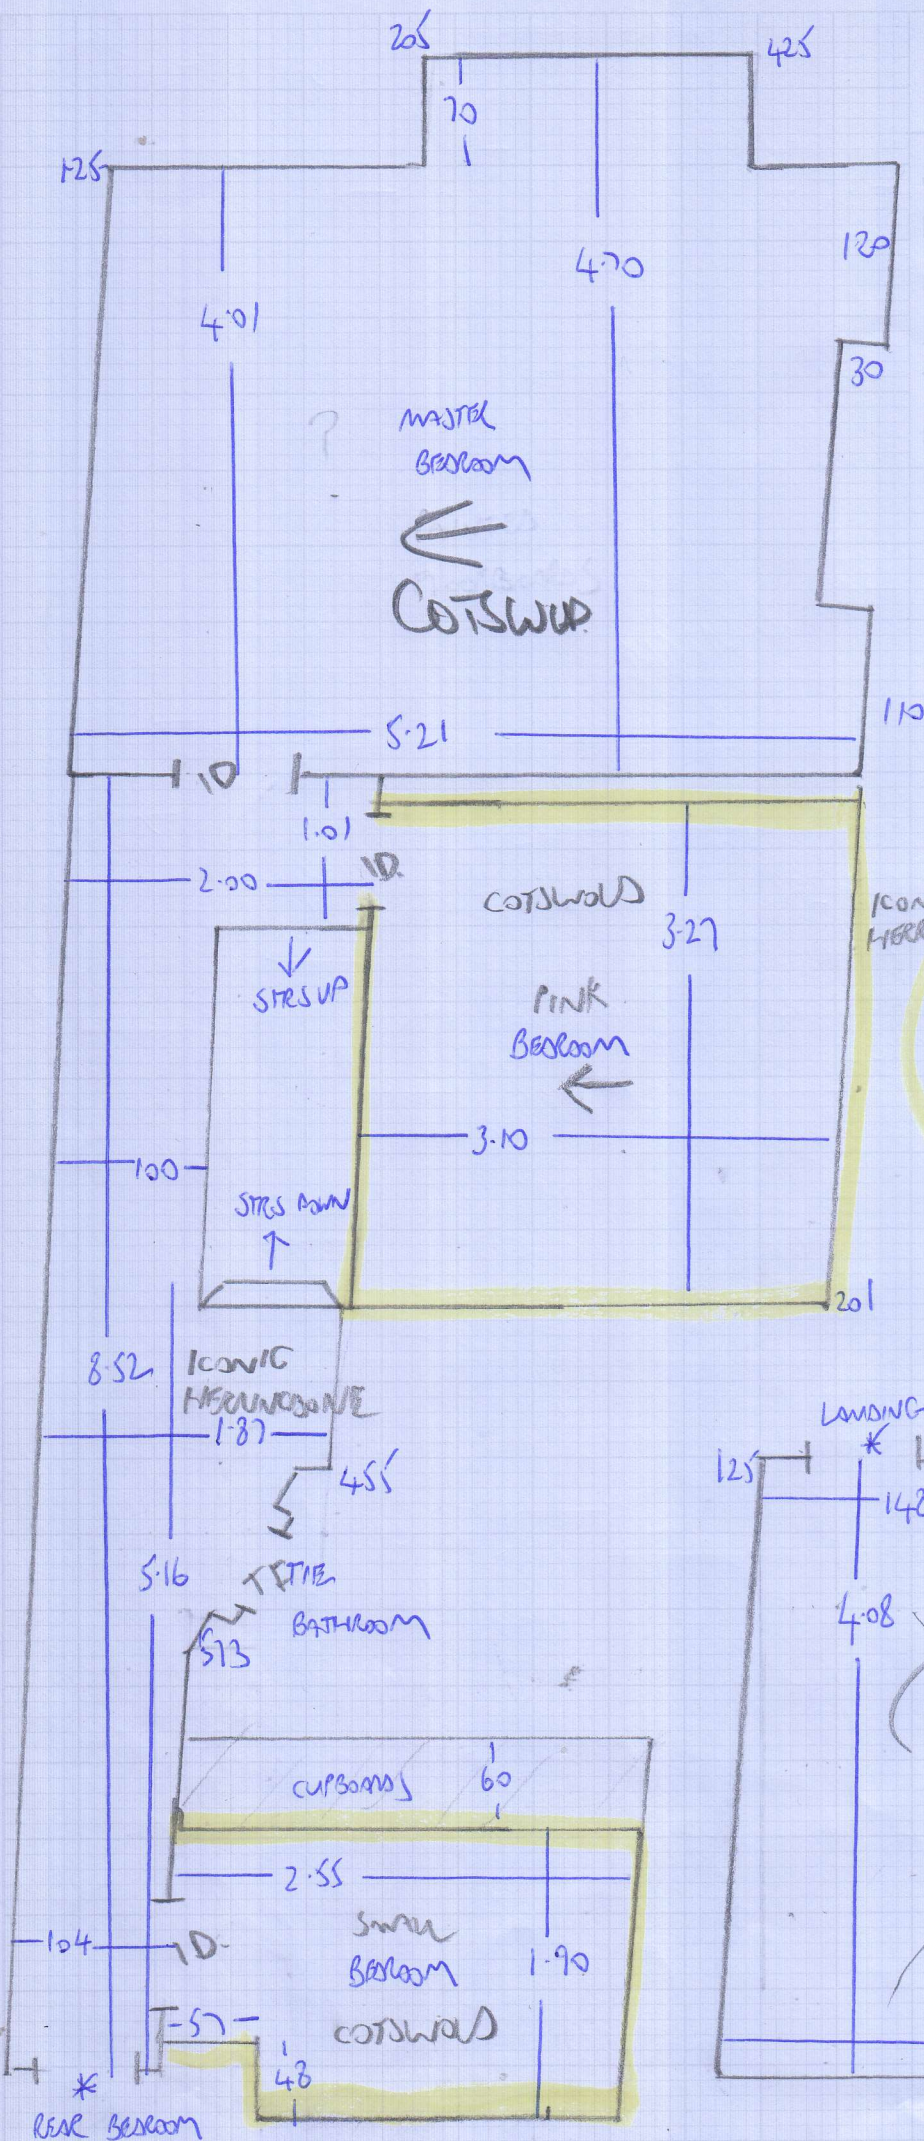

4xW

680

TOP Bedroom

mrcarpet

Job No: F26597
 Name: ADCOCK
 Address: 34 WOODHURST RD
 LONDON W3 6SP.

Tel:
 Sheet: 1 of 4

COTSWOLD BUCKHAMPTON

MID BED 325X4

TOP BED 680X4

SMALL BED 500X4

MAIN BEDROOM 5.50X5

25

3D

2TE

500 X

CUT
 RUNNER
 + WINDERS
 ON SITE

mrcarpets
 Job No: F26597
 Name: AD COLE
 Address: 34 Woodhurst Rd
 LONDON W3 6SP
 Tel:
 Sheet: 2 of 4

ICONIC HOLLINGSBONE
 PACINO

8.70 X 4

STAIRS + WINDERS RUNNER

STAIR WINDERS

TOP Fla

Job No: F26597
 Name: ADCOCK
 Address: 34 WOODHURST ROAD
 W3 6SP

Tel:
 Sheet: 3 4

TOP FLOOR

ALL COTSWOLD

1 STR 62

- 1 STR 63
- W 72x54
- W 93x56
- W 98x70
- W 63x55
- 7 STRS - 63
- DBIN 90x50

FIRST FLOOR

Job No: F26597
 Name: ADcock
 Address: 34 WOODHURST ROAD
 W3 6SP
 Tel:
 Sheet: 4 of 4