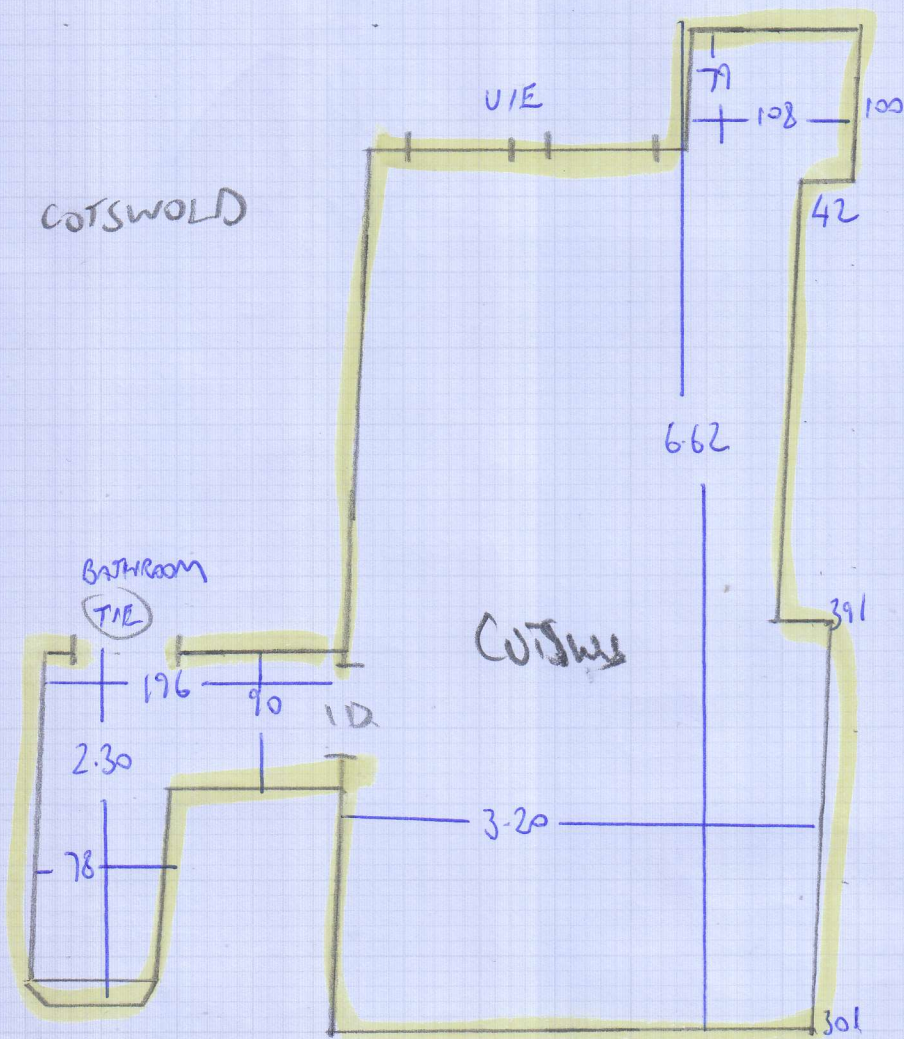

4xW

680

TOP Bedroom

mrcarpet

Job No: F26597
 Name: ADCOCK
 Address: 34 WOODHURST RD
 LONDON W3 6SP.

Tel:
 Sheet: 1 of 4

COTSWOLD BUCKHAMPTON

MID BED 325X4

mrcarpets
 Job No: F26597
 Name: AD COLE
 Address: 34 Woodhurst Rd
 LONDON W3 6SP
 Tel:
 Sheet: 2 of 4

ICONIC HOLLINGSBONE
 PACINO

8.70 X 4

STAIRS + WINDERS RUNNER

STAIR WINDERS

TOP Fla

Job No: F26597
 Name: ADCOCK
 Address: 34 WOODHURST ROAD
 W3 6SP

Tel:
 Sheet: 3 4

TOP FLOOR

ALL COTSWOLD

1 STR 62

- 1 STR 63
- W 72x54
- W 93x56
- W 98x70
- W 63x55
- 7 STRS - 63
- DBIN 90x50

FIRST FLOOR

Job No: F26597
 Name: ADcock
 Address: 34 WOODHURST ROAD
 W3 6SP
 Tel:
 Sheet: 4 of 4