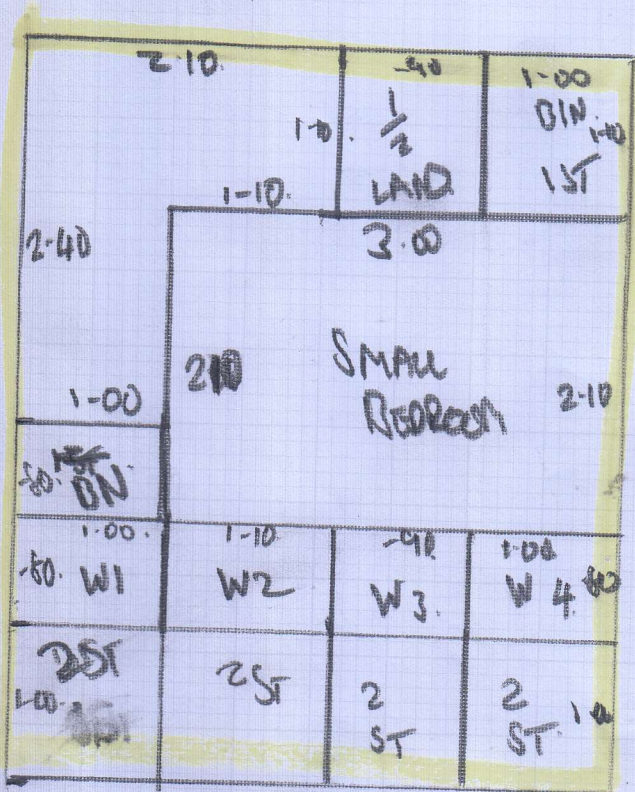

4xW

680

TOP Bedroom

mrcarpet

Job No: F26597
 Name: ADCOCK
 Address: 34 WOODHURST RD
 LONDON W3 6SP.

Tel:
 Sheet: 1 of 4

COTSWOLD BUCKHAMPTON

MID BED 325X4

TOP BED 680X4

SMALL BED 500X4

MAIN BEDROOM 5.50X5

25

3D

2TE

500 X

CUT
 RUNNER
 + WINDERS
 ON SITE

mrcarpets
 Job No: F26597
 Name: AD COLE
 Address: 34 Woodhurst Rd
 LONDON W3 6SP
 Tel:
 Sheet: 2 of 4

ICONIC HOLLINGSBONE
 PACINO

8.70 X 4

STAIRS + WINDERS RUNNER

STAIR WINDERS

TOP Fla

Job No: F26597
 Name: ADCOCK
 Address: 34 WOODHURST ROAD
 W3 6SP

Tel:
 Sheet: 3 4

TOP FLOOR

ALL COTSWOLD

1 STR 62

- 1 STR 63
- W 72x54
- W 93x56
- W 98x70
- W 63x55
- 7 STRS - 63
- DBIN 90x50

FIRST FLOOR

Job No: F26597
 Name: ADcock
 Address: 34 WOODHURST ROAD
 W3 6SP
 Tel:
 Sheet: 4 of 4