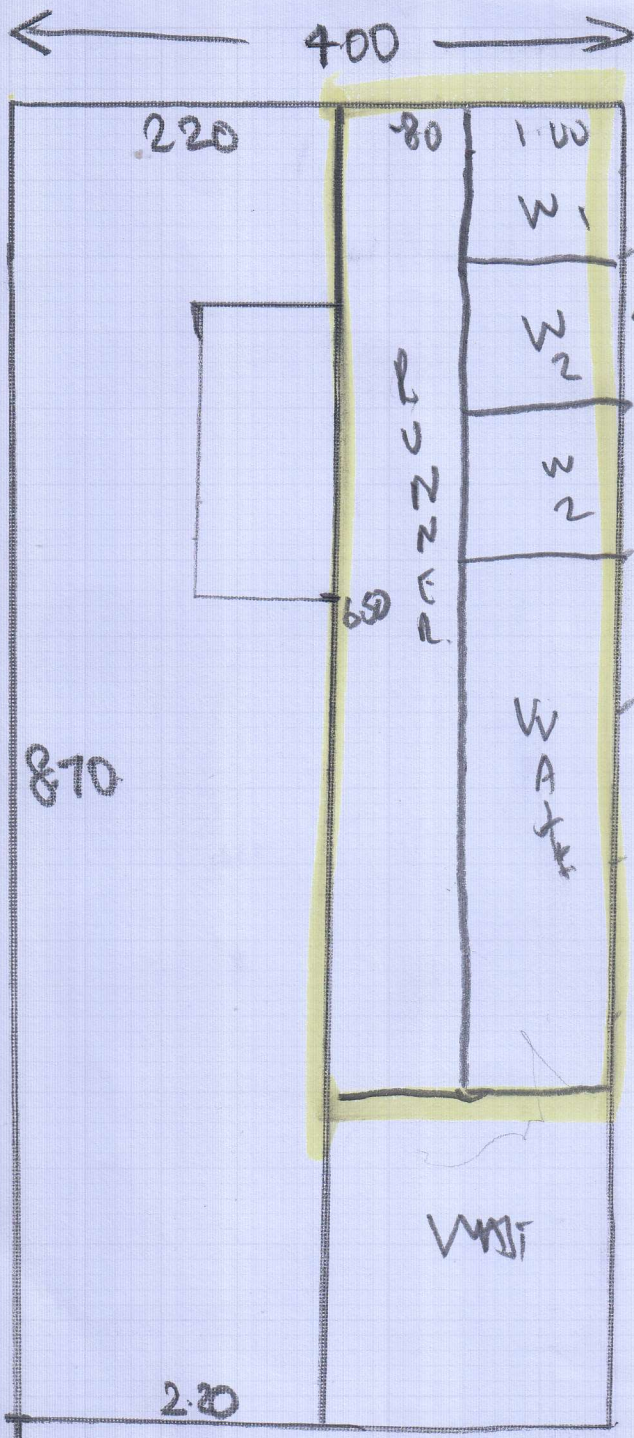

4xW

680

TOP Bedroom

mrcarpet

Job No: F26597
 Name: ADCOCK
 Address: 34 WOODHURST RD
 LONDON W3 6SP.

Tel:
 Sheet: 1 of 4

COTSWOLD BUCKHAMPTON

MID BED 325X4

TOP BED 680X4

SMALL BED 500X4

MAIN BEDROOM 5.50X5

25

3D

2TE

500 X

CUT
 RUNNER
 + WINDERS
 ON SITE

mrcarpets
 Job No: F26597
 Name: AD COLE
 Address: 34 Woodhurst Rd
 LONDON W3 6SP
 Tel:
 Sheet: 2 of 4

ICONIC HOLLINGSBONE
 PACINO

8.70 X 4

STAIRS + WINDERS RUNNER

STAIR WINDERS

TOP Fla

Job No: F26597
 Name: ADCOCK
 Address: 34 WOODHURST ROAD
 W3 6SP

Tel:
 Sheet: 3 4

TOP FLOOR

ALL COTSWOLD

1 STR 62

- 1 STR 63
- W 72x54
- W 93x56
- W 98x70
- W 63x55
- 7 STRS - 63
- DBIN 90x50

FIRST FLOOR

Job No: F26597
 Name: ADcock
 Address: 34 WOODHURST ROAD
 W3 6SP
 Tel:
 Sheet: 4 of 4