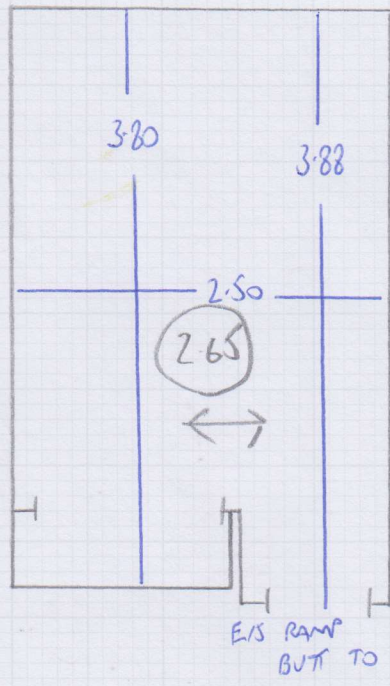

Job No: F26604  
Name: DLC BUILDERS  
Address: Fmt 1, 222 WESTBOUNNE  
PARK ROAD, W11 1EP  
Tel:  
Sheet: 1 OF 1

ULSTER VELVET  
W9203 ROYAL BLUE  
2.65 x 4.00  
= 10.6m<sup>2</sup>