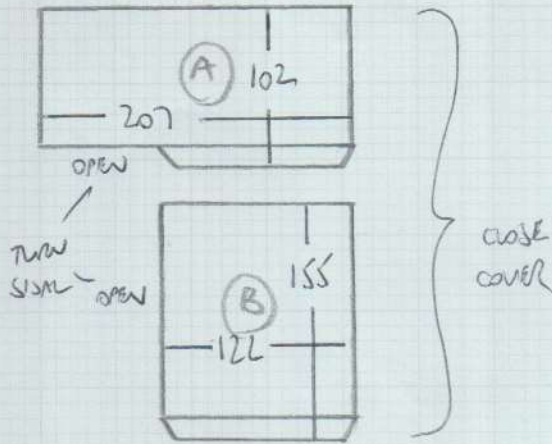

TOP FLAT

Job No: F26608
 Name: GILBERT
 Address: TOP FLAT
 63 COMEAGH ROAD W/4 9HT
 Tel:
 Sheet: 1 OF 1

3 STRS 84 (AS RUNNER)
 CLIENT'S RUNNER 70cm ON SITE

Fit CUSTOMER'S
 own carpet

+ 1 x COVERPLATE TO KITCHEN
 IN STOCK (1) THE EDGE TO BATHROOM
 1 x DOUBLE WIP TO FID } ANTIQUE BRASS