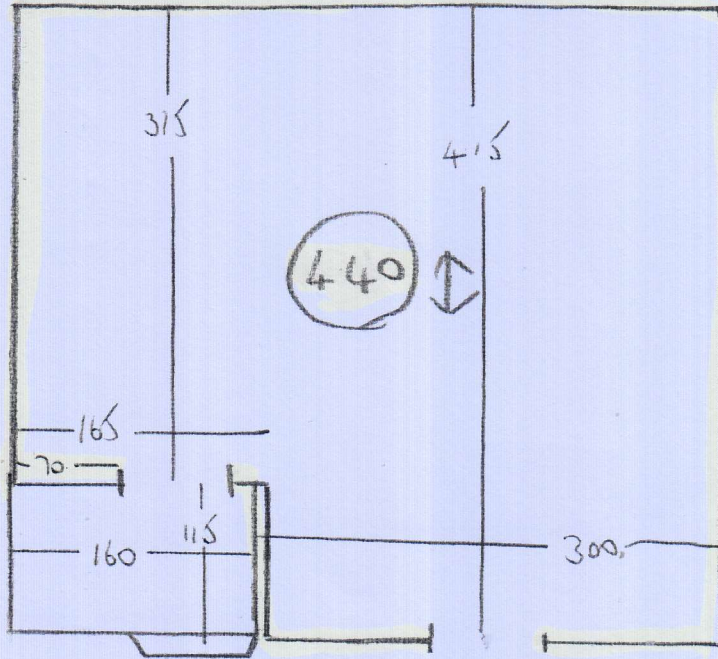

Floor Plan FFI

F26613
LONGS
30 ETHELWEN RD
WIL 756
2 4

FIRST FLOOR PLAN

FIRST FLOOR

F26613
LARGO
30 ETHELLEN ROAD
W12 7BG

3 4

FIRST FLOOR

F26613

LONGO

30 ETHELDEN ROAD

W12 7SG

44

TOP FLOOR

BATHROOM

- 4 STRS. 75
- 1 W 90x63
- 7 STRS 72x47
- 2 W 109x70
- 3 W 85x58