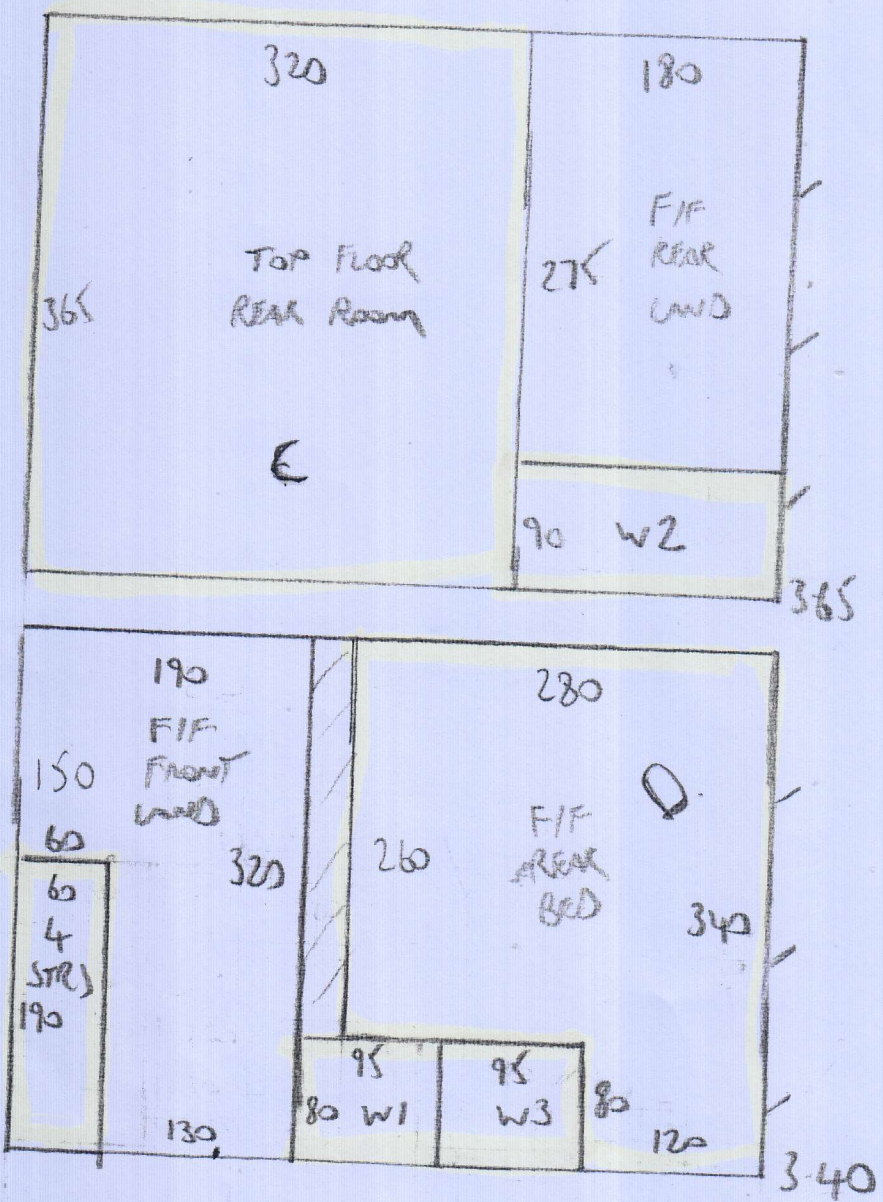

FIRST POORIE FIT

F26613
 LONCO
 30 ETHEWEN RD
 W12 7BG

1 4

Alabica ~~bottom~~

← GET STAIRS TO SEND AS RUNNER

4.40
 8.35
 3.65
 3.40

$$19.80m \times 5.00m = 99m^2$$

31m² TAPE

Floor Plan FFI

F26613
LONGS
30 ETHELWEN RD
WIL 756
2 4

FIRST FLOOR PLAN

FIRST FLOOR

F26613
LARGO
30 ETHELLEN ROAD
W12 7BG

3 4

FIRST FLOOR

F26613

LONGO

30 ETHELDEN ROAD

W12 7SG

44

TOP FLOOR

BATHROOM

- 4 STRS. 75
- 1 W 90x63
- 7 STRS 72x47
- 2 W 109x70
- 3 W 85x58