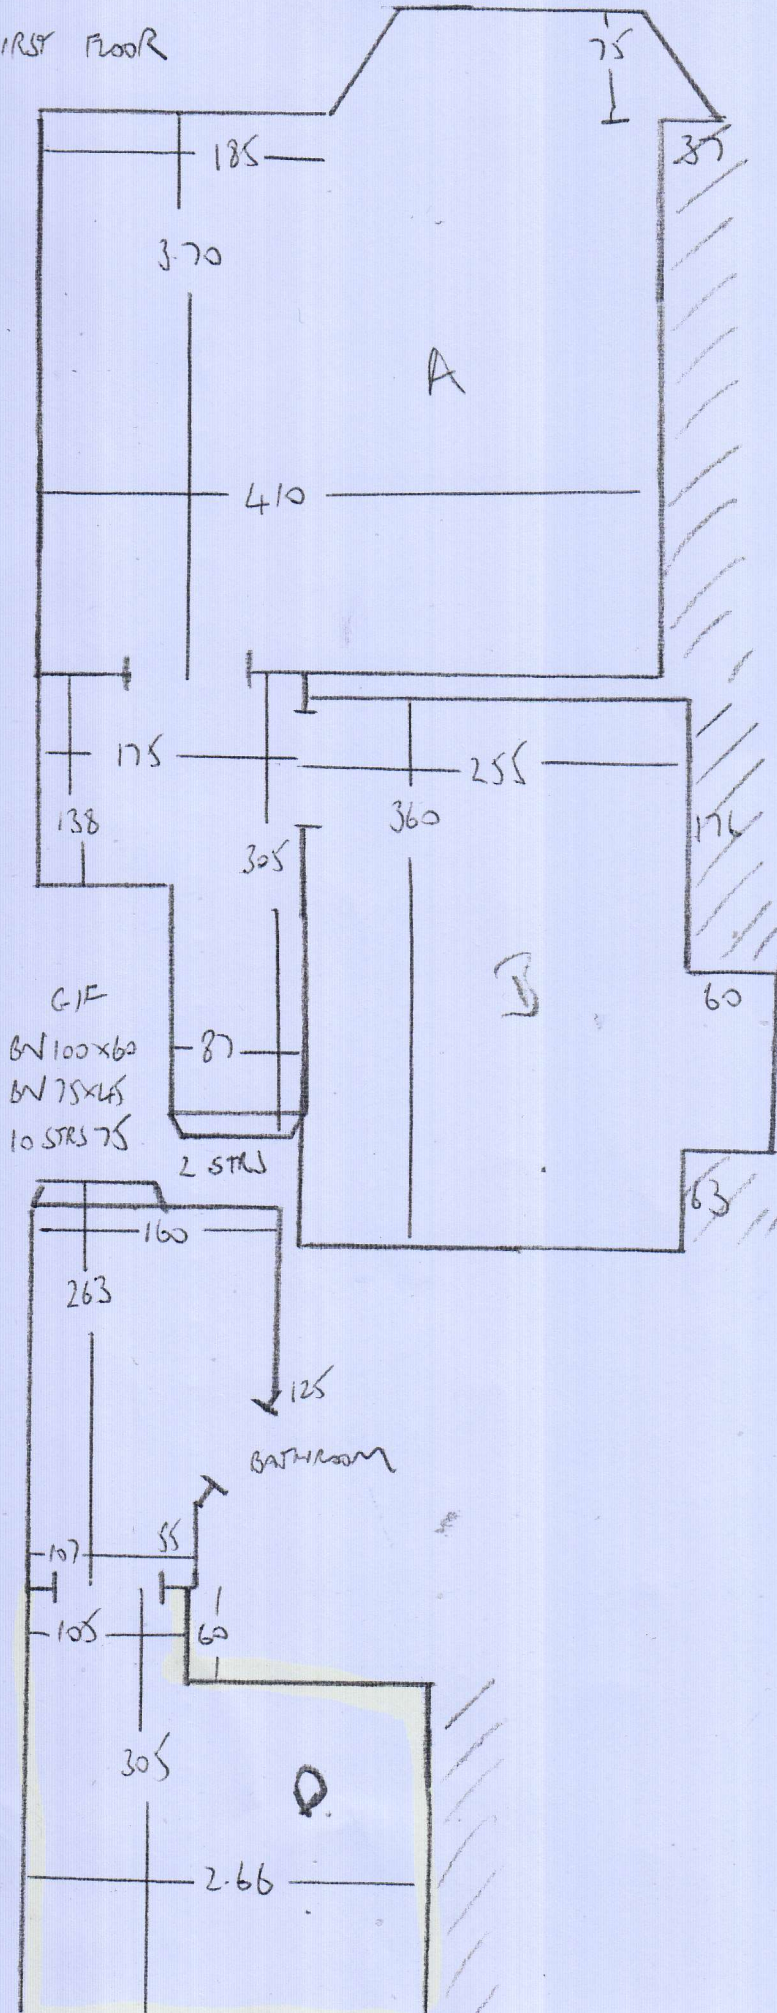

FIRST POORIE FIT

F26613
 LONCO
 30 ETHEWEN RD
 W12 7BG

1 4

Alabica ~~bottom~~

← GET STAIRS TO SEND AS RUNNER

4.40
 8.35
 3.65
 3.40

$$19.80m \times 5.00m = 99m^2$$

31m² TAPE

Floor Plan FFI

F26613
LONGS
30 ETHELWEN RD
WIL 756
2 4

FIRST FLOOR PLAN

FIRST FLOOR

F26613
LARGO
30 ETHELLEN ROAD
W12 7BG

3 4

FIRST FLOOR

F26613

LONGO

30 ETHELDEN ROAD

W12 7SG

44

TOP FLOOR

BATHROOM

- 4 STRS. 75
- 1 W 90x63
- 7 STRS 72x47
- 2 W 109x70
- 3 W 85x58