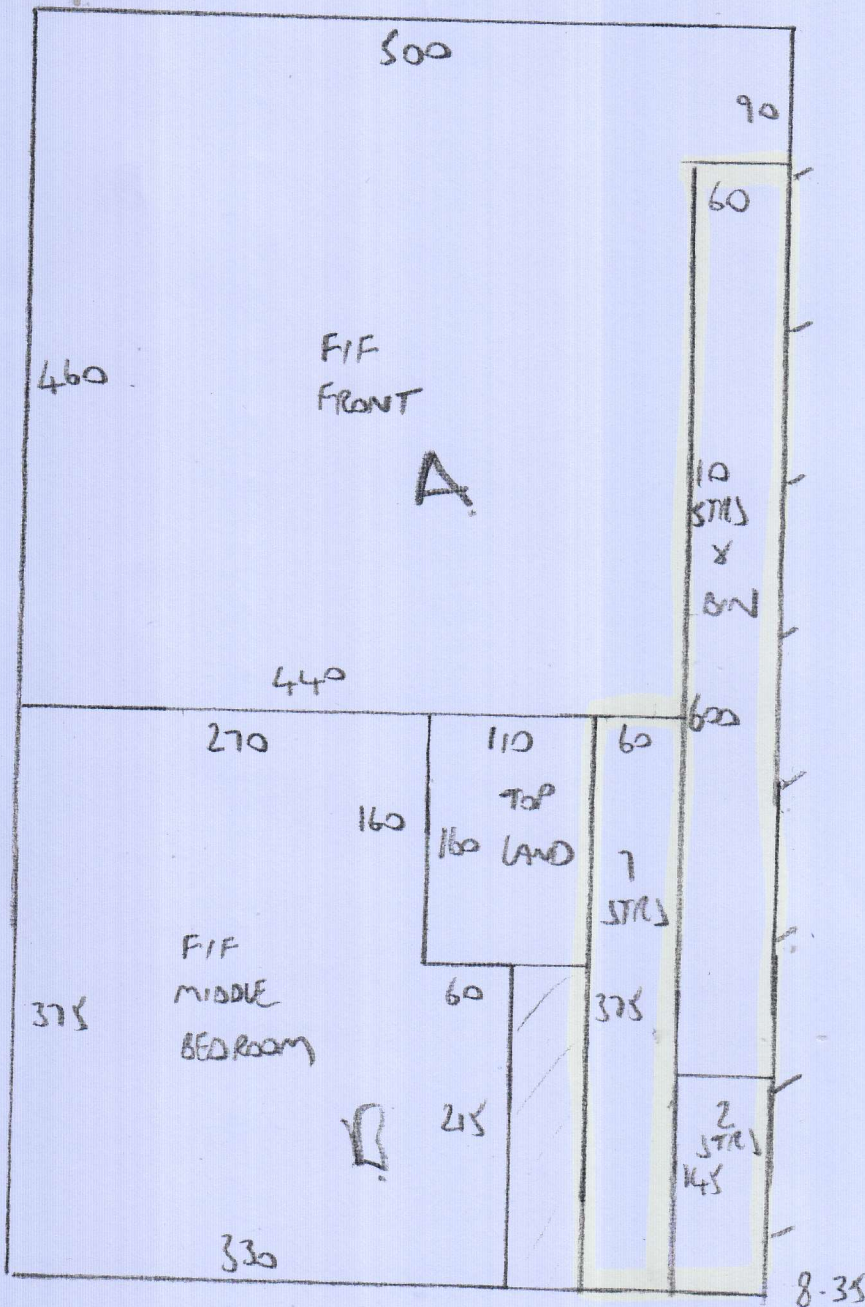

FIRST POORIE FIT

F26613
 LONCO
 30 ETHEWEN RD
 W12 7BG

1 4

Alabica ~~bottom~~

← GET STAIRS TO SEND AS RUNNER

4.40
 8.35
 3.65
 3.40

$$19.80m \times 5.00m = 99m^2$$

31m² TAPE

Floor Plan FFI

F26613
LONGS
30 ETHELWEN RD
WIL 756
2 4

FIRST FLOOR PLAN

FIRST FLOOR

F26613
LARGO
30 ETHELLEN ROAD
W12 7BG

3 4

FIRST FLOOR

F26613

LONGO

30 ETHELDEN ROAD

W12 7SG

44

TOP FLOOR

BATHROOM

- 4 STRS. 75
- 1 W 90x63
- 7 STRS 72x47
- 2 W 109x70
- 3 W 85x58