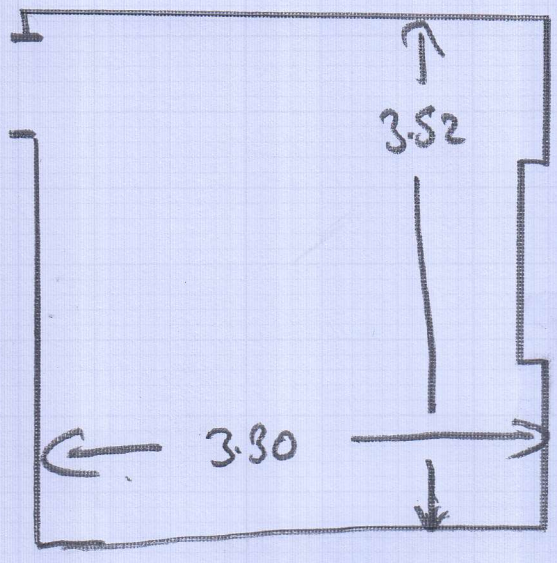

mrcarpets
Job No: F26634
Name: STIEBER
Address: 89. LANGTIDE ST.
LONDON SW6 6SU.
Tel: | |
Sheet: of:

3.45 x 4
COMPTON CMP911