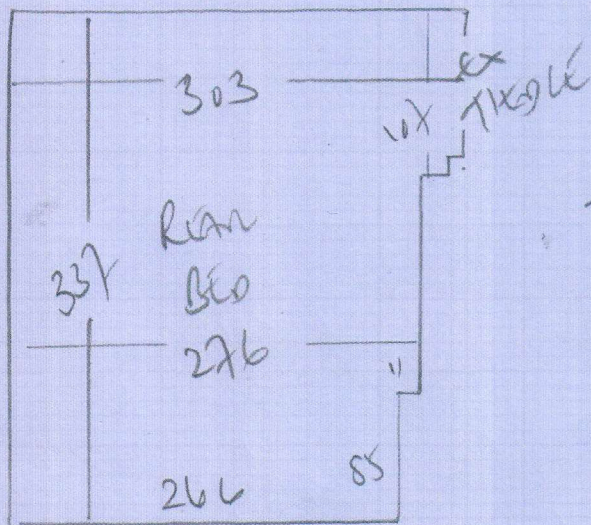

F ~~26639~~ 26639
 KNOWLES
 4A DELORME STREET
 W6 8D7

1 of 1

NO furniture

CARPET MATS "BAD"
 MUST GET OTHERS TO LIFT

TRAMONE TONES
 COACH 11603
 front BED 430 x 400
 rear BED 315 x 400
745 x 400

29.80m²