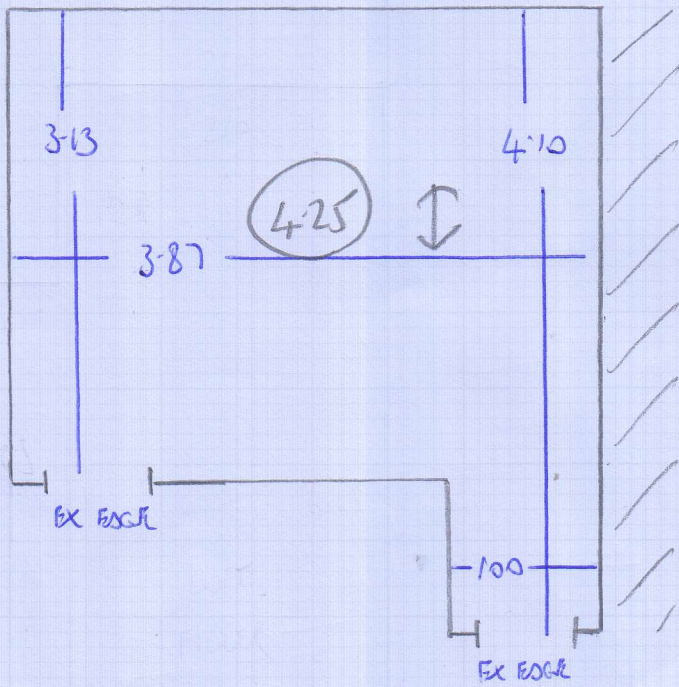

Job No: F26641
Name: GREEN
Address: 32 NOVELLO STREET
SW6 4JB
Tel:
Sheet: 1 of 1

OREGON
WHITE PEPPER
VP 101
4.25
2.90

7.15 x 4.00
228.6m²

28