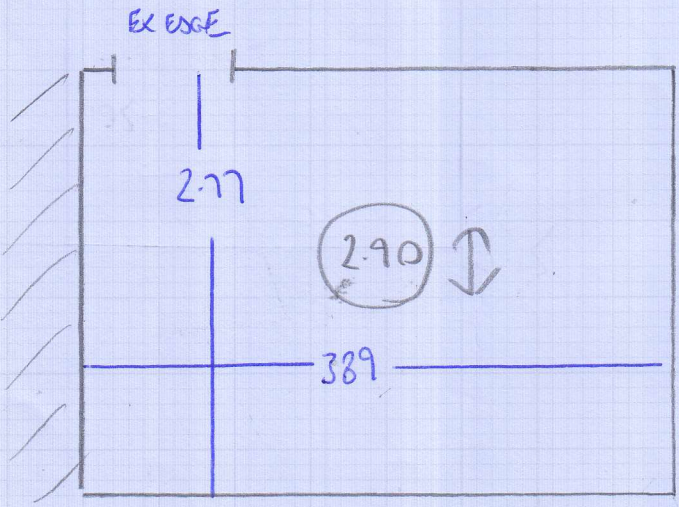

Job No: F26641
Name: GREEN
Address: 32 NOVELLO STREET
SW6 4JB
Tel:
Sheet: 1 of 1

OREGON
WHITE PEPPER
VP 101
4.25
2.90

7.15 x 4.00
228.6m²

28