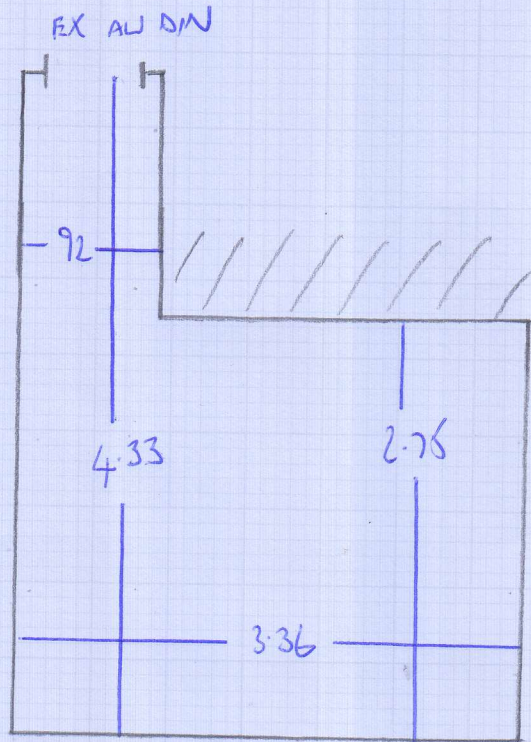

mrcarpet

Job No: FZ6642

Name: YOHAN MAY INTERIORS

Address: 11 DANEHURST STREET
SW6 6SA

Tel:

Sheet: 1 of 1

INTENSE BEIGE
4.45 x 4