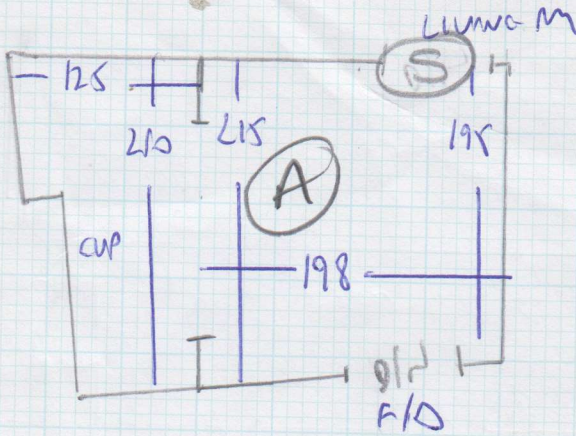

2011

Job No: F26655
 Name: TRUSTEES FORD
 Address: 59 CLAMMEN CUNT
 WHITEHEAD CLARE
 Tel: SW3 3HW
 Sheet: 1 of 3

PIMLICO 879
 ORCHID

Smiling Space
 Natural
 Finishes

- PLAN 1 600 x 500
- PLAN 2 580 x 500
- Liv Room 600 x 500
- BE 3 245 x 500
- 2085 x 500

10425m²

Job No: F26655
 Name: GILL / TRUSTEE
 Address: 59 CHANNEL COURT
 WHITEHEADS GROVE SW3
 Tel:
 Sheet: 2 of 3

* Seam Doorways *

mrcarpets
 DESIGNS FOR FLOORS
 Job No: F266SS
 Name: GIL TRUSTEE
 Address: 59 CAMMER CANT
 WHITENESS DRIVE SW3
 Tel:
 Sheet: 3 of 3