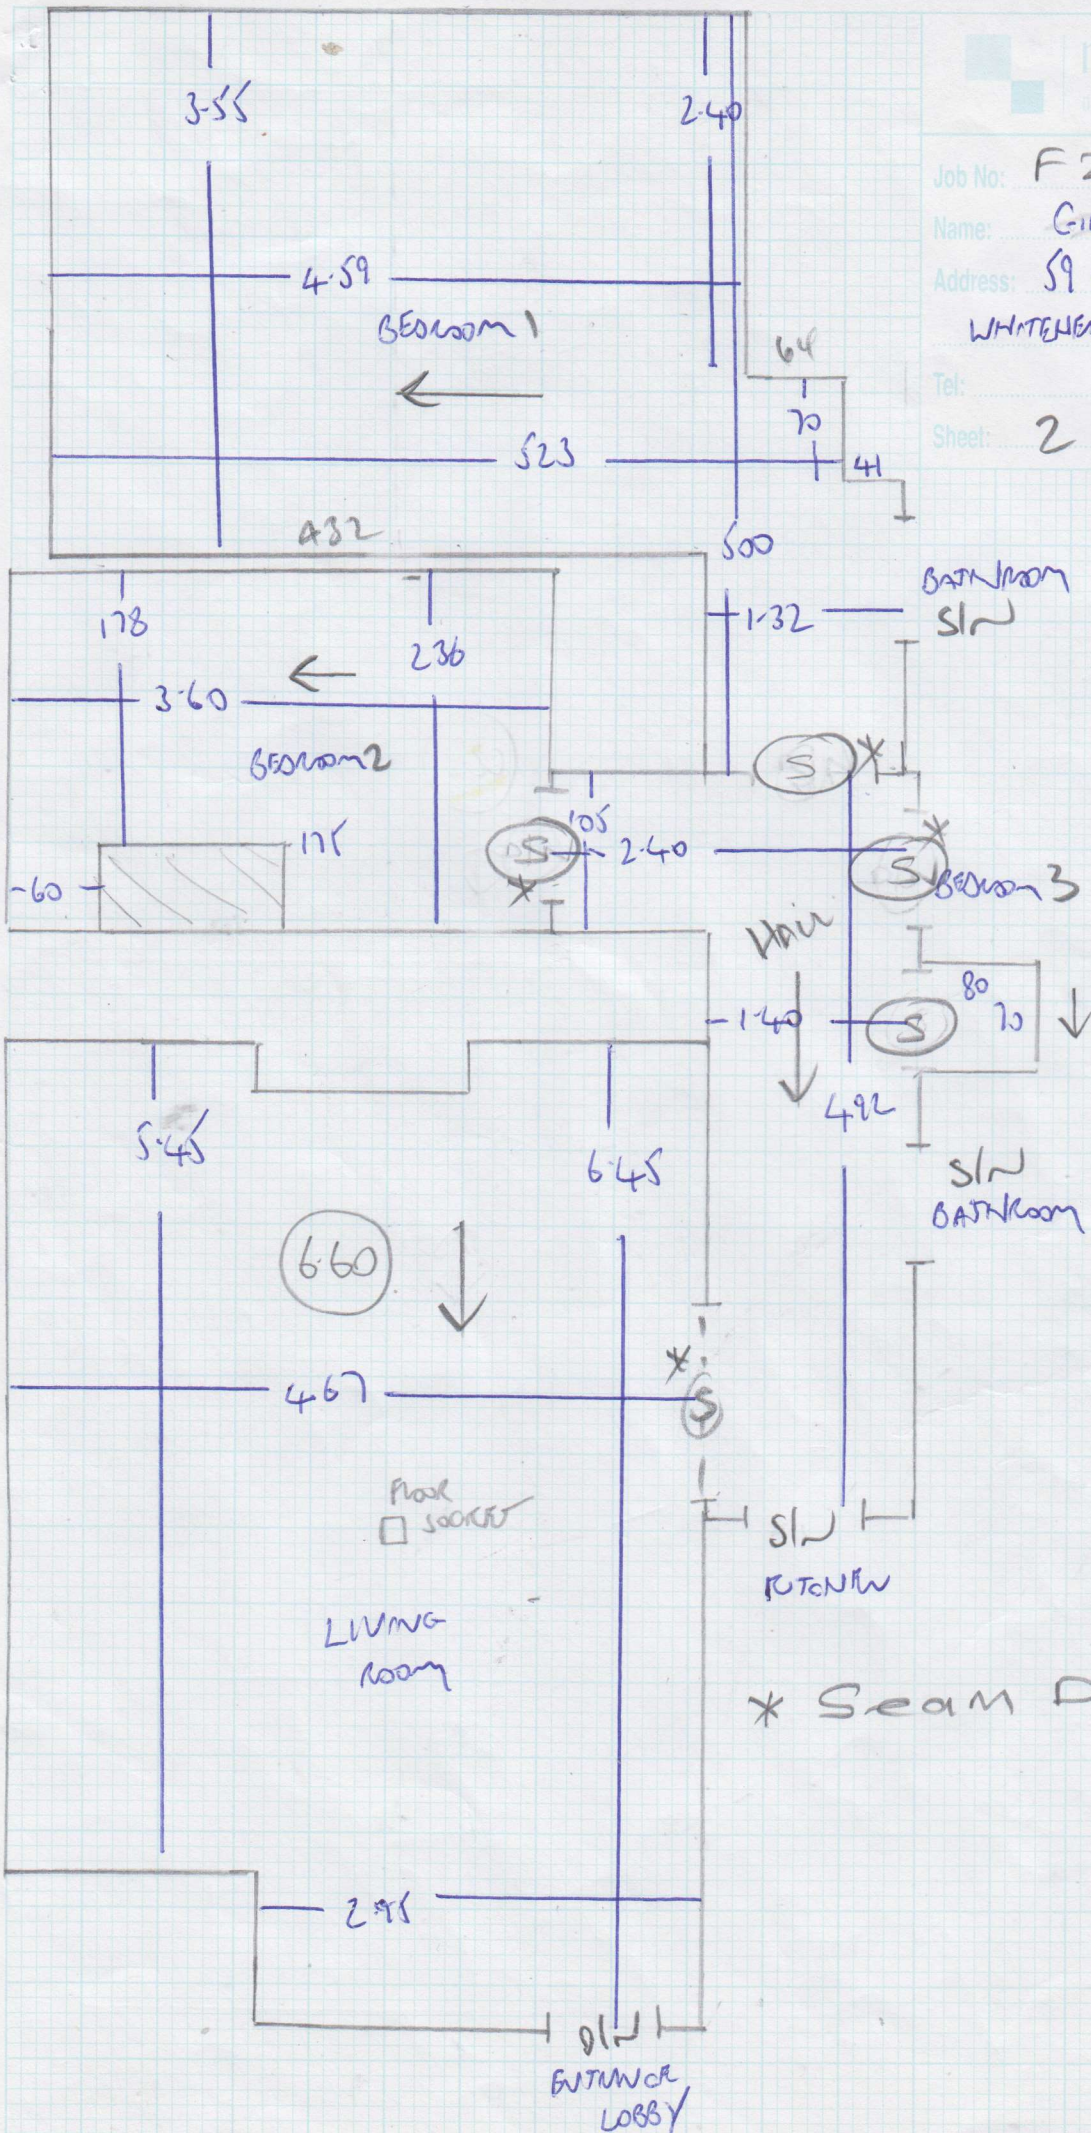

2011

Job No: F26655
 Name: TRUSTEES FORD
 Address: 59 CLAMMEN CUNT
 WHITEHEAD CLARE
 Tel: SW3 3HW
 Sheet: 1 of 3

PIMLICO 879
 ORCHID

Smiling Space
 Natural
 Finishes

- PLAN 1 600 x 500
- PLAN 2 580 x 500
- Liv Room 600 x 500
- BE 3 245 x 500
- 2085 x 500

10425m²

Job No: F26655
 Name: GILL / TRUSTEE
 Address: 59 CHANNEL COURT
 WHITEHEADS GROVE SW3
 Tel:
 Sheet: 2 of 3

* Seam Doorways *

mrcarpets
 DESIGNS FOR FLOORS
 Job No: F266SS
 Name: GIL TRUSTEE
 Address: 59 CAMMER CANT
 WHITENESS DRIVE SW3
 Tel:
 Sheet: 3 of 3

MODULED
 FLOORING →