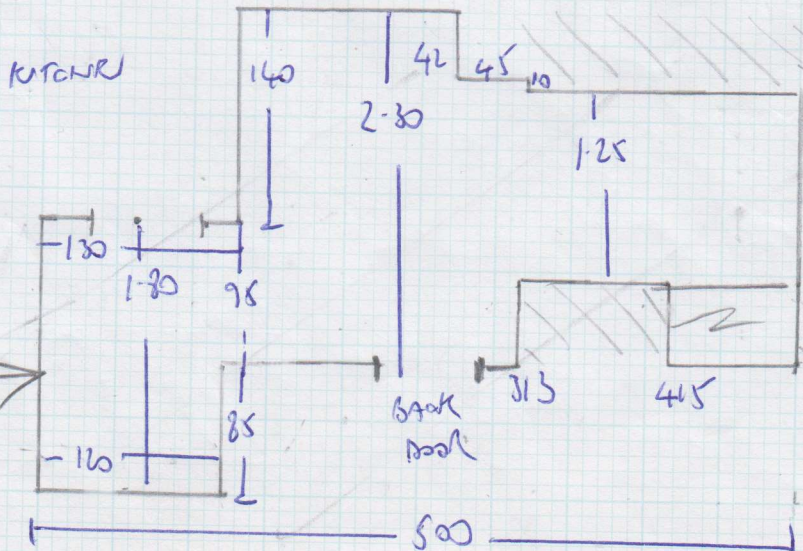

2011

Job No: F26655
 Name: TRUSTEES FORD
 Address: 59 CLAMMEN CUNT
 WHITEHEAD CLARE
 Tel: SW3 3HW
 Sheet: 1 of 3

PIMLICO 879
 ORCHID

Smiling Space
 Natural
 Finishes

- PLAN 1 600 x 500
- PLAN 2 580 x 500
- Liv Room 600 x 500
- BE 3 245 x 500
- 2085 x 500

10425m²

Job No: F26655
 Name: GILL / TRUSTEE
 Address: 59 CHANNEL COURT
 WHITEHEADS GROVE SW3
 Tel:
 Sheet: 2 of 3

* Seam Doorways *

mrcarpets
 DESIGNS FOR FLOORS
 Job No: F266SS
 Name: GIL TRUSTEE
 Address: 59 CAMMER CANT
 WHITENESS DRIVE SW3
 Tel:
 Sheet: 3 of 3