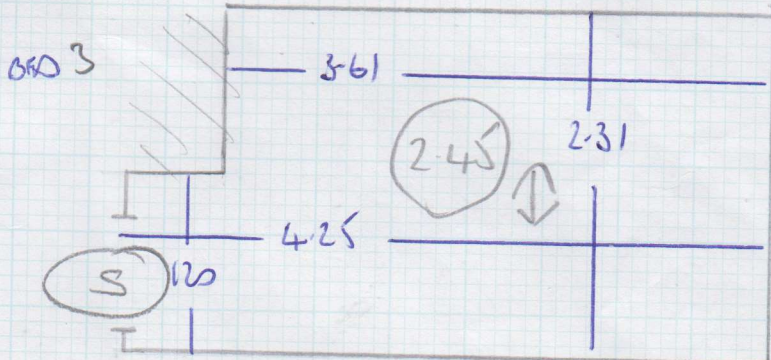

2011

Job No: F26655
 Name: TRUSTEES FORD
 Address: 59 CLAMMEN CUNT
 WHITEHEAD CLARE
 Tel: SW3 3HW
 Sheet: 1 of 3

PIMLICO 879
 ORCHID

Smiling Space
 Natural
 Finishes

- PLAN 1 600 x 500
- PLAN 2 580 x 500
- Liv Room 600 x 500
- BE 3 245 x 500
- 2085 x 500

10425m²

Job No: F26655
 Name: GILL / TRUSTEE
 Address: 59 CHANNEL COURT
 WHITEHEADS GROVE SW3
 Tel:
 Sheet: 2 of 3

* Seam Doorways *

mrcarpets
 DESIGNS FOR FLOORS
 Job No: F266SS
 Name: GIL TRUSTEE
 Address: 59 CAMMER CANT
 WHITENESS DRIVE SW3
 Tel:
 Sheet: 3 of 3