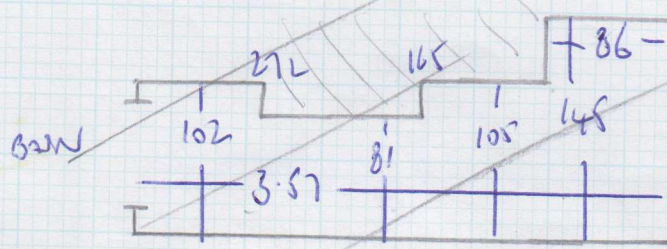

2011

Job No: F26655
 Name: TRUSTEES FORD
 Address: 59 CLAMMEN CUNT
 WHITEHEAD CLARE
 Tel: SW3 3HW
 Sheet: 1 of 3

PIMLICO 879
 ORCHID

Smiling Space
 Natural
 Finishes

- PLAN 1 600 x 500
- PLAN 2 580 x 500
- Liv Room 600 x 500
- BE 3 245 x 500
- 2085 x 500

10425m²

Job No: F26655
 Name: GILL / TRUSTEE
 Address: 59 CHANNEL COURT
 WHITEHEADS GROVE SW3
 Tel:
 Sheet: 2 of 3

* Seam Doorways *

mrcarpets
 DESIGNS FOR FLOORS
 Job No: F266SS
 Name: GIL TRUSTEE
 Address: 59 CAMMER CANT
 WHITENESS DRIVE SW3
 Tel:
 Sheet: 3 of 3