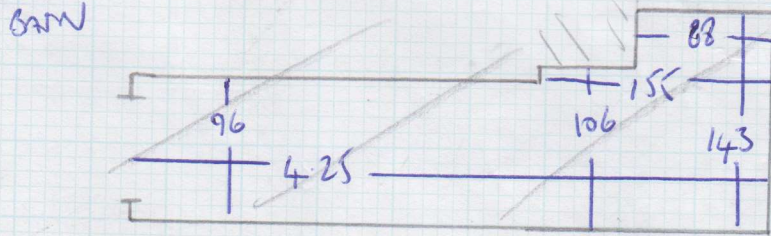

10425m²

Job No: F26655
 Name: GILL / TRUSTEE
 Address: 59 CHANNEL COURT
 WHITEHEADS GROVE SW3
 Tel:
 Sheet: 2 of 3

* Seam Doorways *

mrcarpets
 DESIGNS FOR FLOORS
 Job No: F266SS
 Name: GIL TRUSTEE
 Address: 59 CAMMER CANT
 WHITENESS DRIVE SW3
 Tel:
 Sheet: 3 of 3