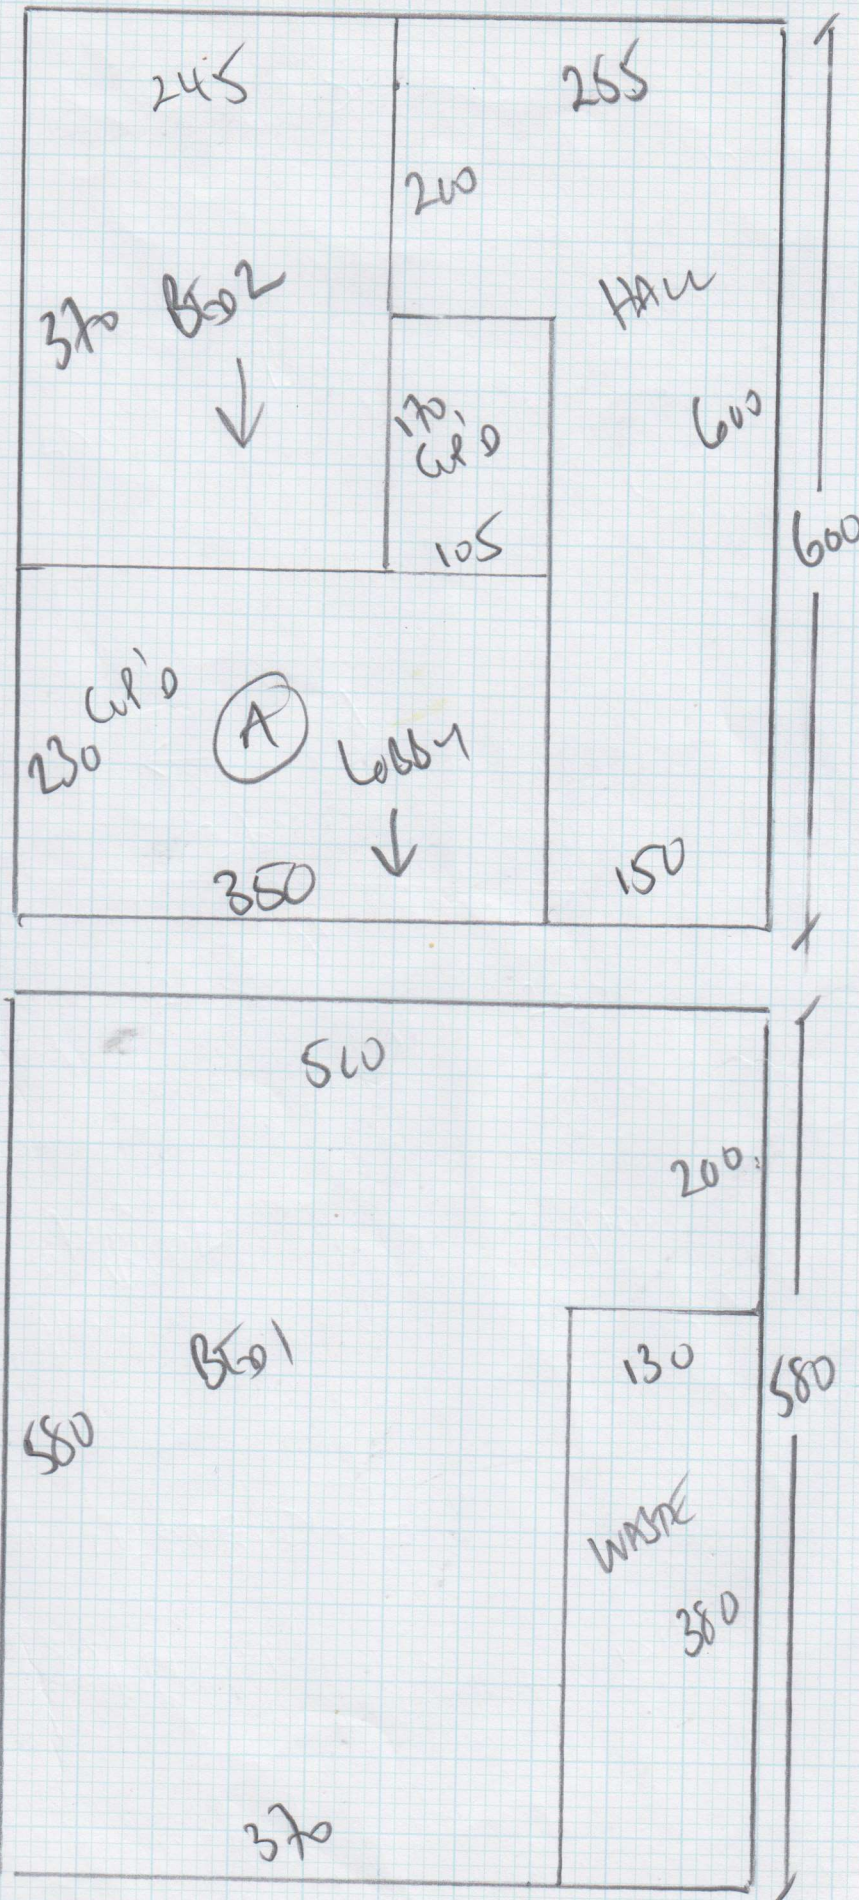

2011

Job No: F26655
 Name: TRUSTEES FORD
 Address: 59 CLAMMEN CUNT
 WHITEHEAD CLARE
 Tel: SW3 3HW
 Sheet: 1 of 3

PIMLICO 879
 ORCHID

Smiling Space
 Natural
 Finishes

- PLAN 1 600 x 500
- PLAN 2 580 x 500
- Liv Room 600 x 500
- BE 3 245 x 500
- 2085 x 500

10425m²

Job No: F26655
 Name: GILL / TRUSTEE
 Address: 59 CHANNEL COURT
 WHITEHEADS GROVE SW3
 Tel:
 Sheet: 2 of 3

* Seam Doorways *

mrcarpets
 DESIGNS FOR FLOORS
 Job No: F266SS
 Name: GIL TRUSTEE
 Address: 59 CAMMER CANT
 WHITENESS DRIVE SW3
 Tel:
 Sheet: 3 of 3

MODULED
 FLOORING →