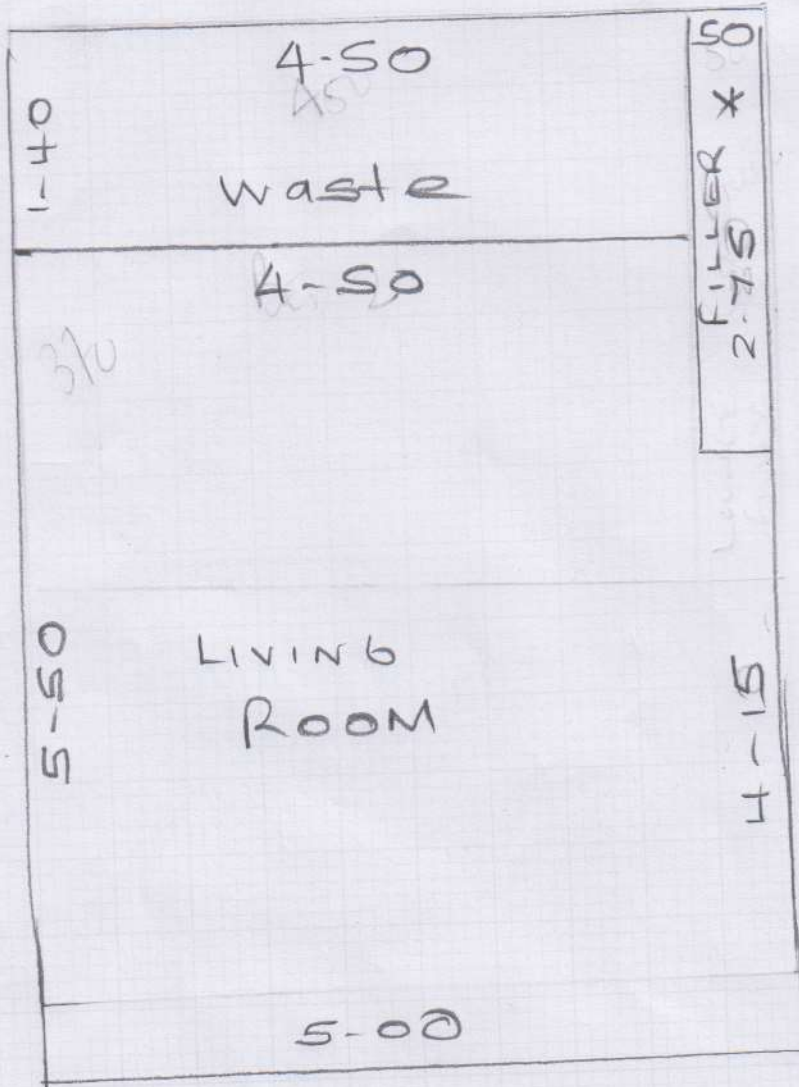

F26668  
 Bolton-Howard  
 FATA  
 28 BLAKESLEY AVENUE  
 WS 20W  
 1 OF 2

ARABICA  
 PLATINUM

RAW 6-90 x 500  
 Liv Room 5-50 x 500  
 BEST 4-25 x 500  
13-45 x 500

6-25 m

F 26668  
 Bolton - Humano  
 FATA (1st floor)  
 28 BLAKESLEY AVE  
 WS 20W  
 TO F1

ARABICA +  
 PLATINUM  
 6-90 x 5MTR

CUSTOMER ADVISED ON SITE THAT RIBS WILL RUN IN DIFFERENT DIRECTIONS BETWEEN BED 1 + BED 2