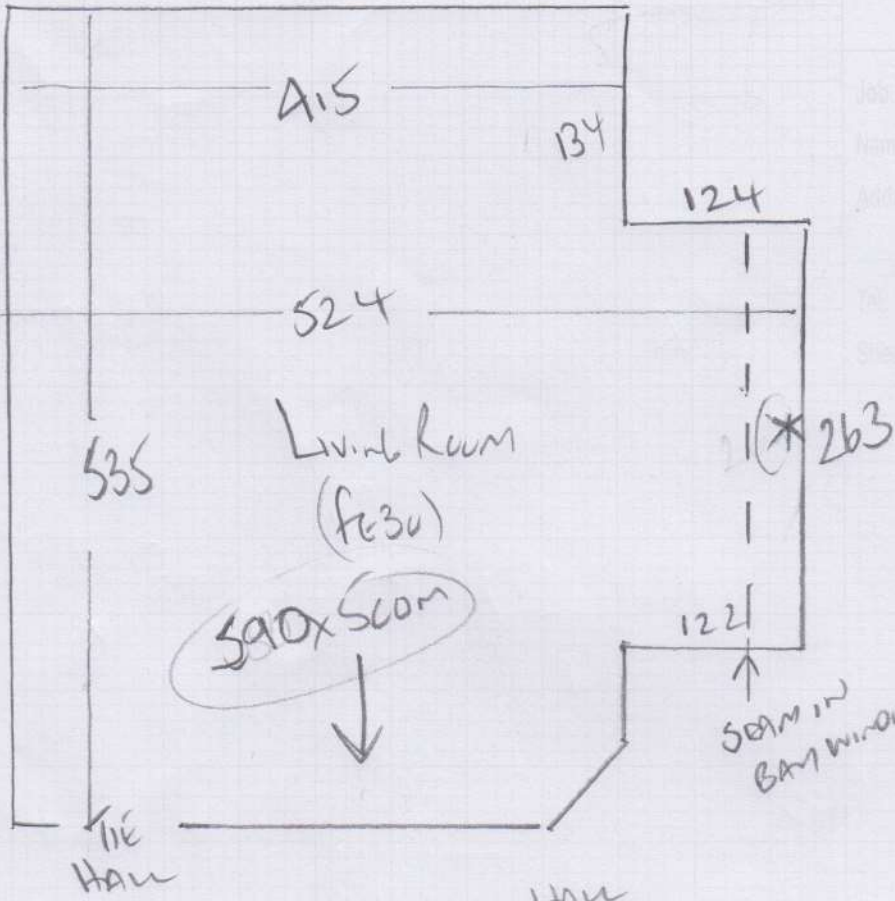

F26668  
 Bolton-Howard  
 FATA  
 28 BLAKESLEY AVENUE  
 WS 20W  
 1 OF 2

ARABICA  
 PLATINUM

RAW 6-90 x 500  
 Liv Room 5-50 x 500  
 BEST 4-25 x 500  
13-45 x 500

6-25 m

F 26668  
 Bolton - Humano  
 FATA (1st floor)  
 28 BLAKESLEY AVE  
 WS 20W  
 TO F1

ARABICA +  
 PLATINUM  
 6-90 x 5MTR

CUSTOMER ADVISED ON SITE THAT RIBS WILL RUN IN DIFFERENT DIRECTIONS BETWEEN BED 1 + BED 2