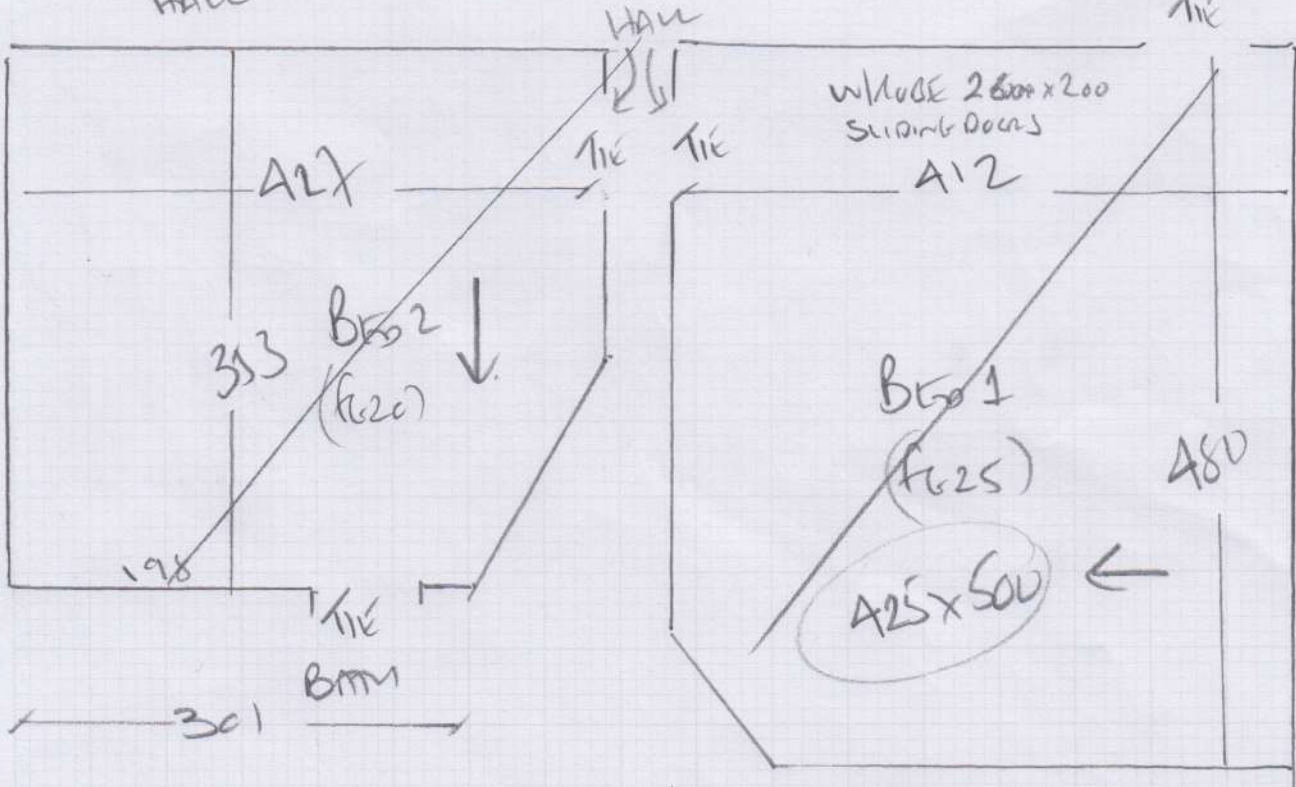

F26668  
 Bolton-Howard  
 FATA  
 28 BLAKESLEY AVENUE  
 WS 20W  
 1 OF 2

ARABICA  
 PLATINUM

RAW 6-90 x 500  
 Liv Room 5-50 x 500  
 BEST 4-25 x 500  
13-45 x 500

6-25 m

F 26668  
 Bolton - Humano  
 FATA (1st floor)  
 28 BLAKESLEY AVE  
 WS 20W  
 TO F1

ARABICA +  
 PLATINUM  
 6-90 x 5MTR

CUSTOMER ADVISED ON SITE THAT RIBS WILL RUN IN DIFFERENT DIRECTIONS BETWEEN BED 1 + BED 2