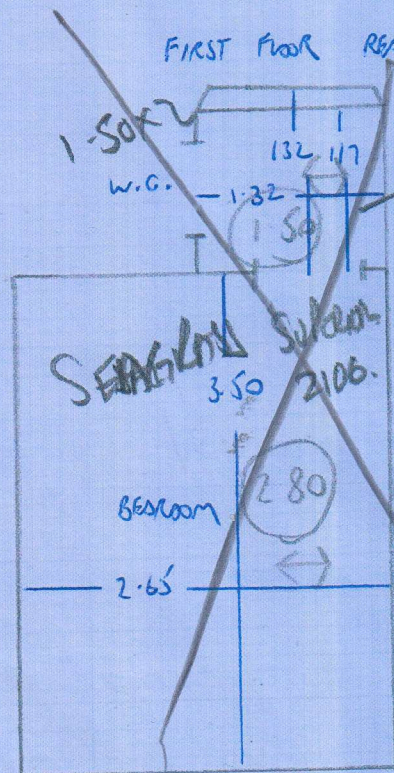

SINGAPORE
SUPER
2106

RISER 77x16
6 STRS .78
HALF LANDING
RISER 78x16
9 STRS .78
G/F