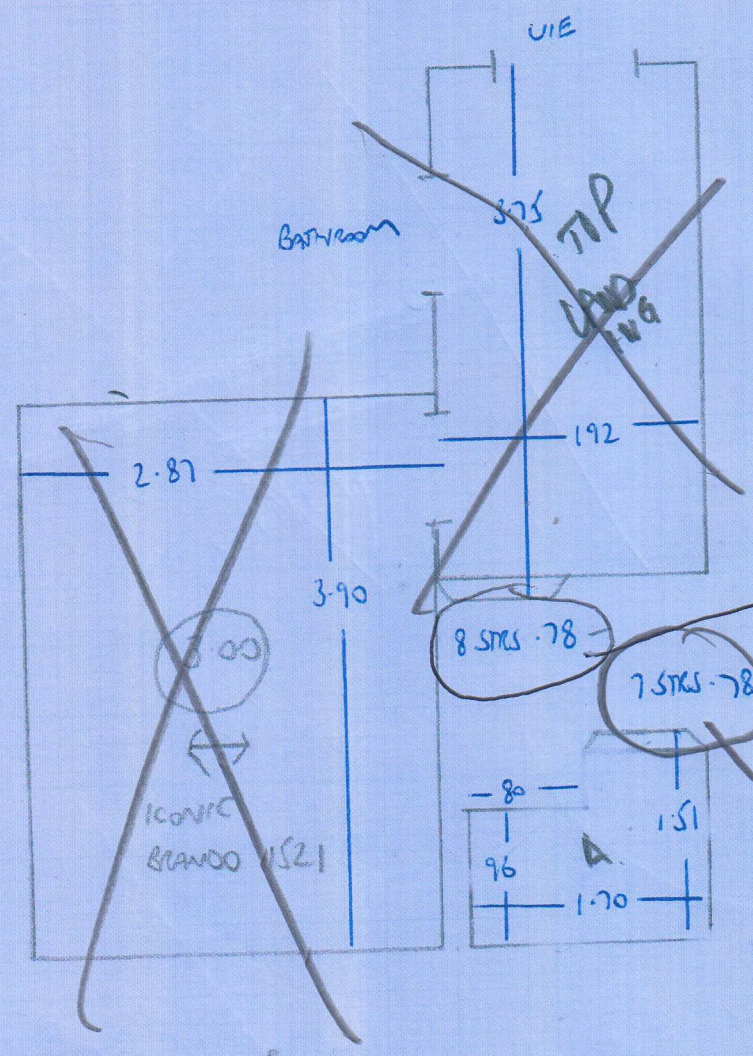

~~Design First Phase~~
~~Stairs & Landings Second Phase~~

26673
~~26672~~

STAIRS ONLY

AMAS
11 MADE ROAD
SES BNY

3-3

Top Floor

NOT TOP STAIRS

YES. THESE STAIRS