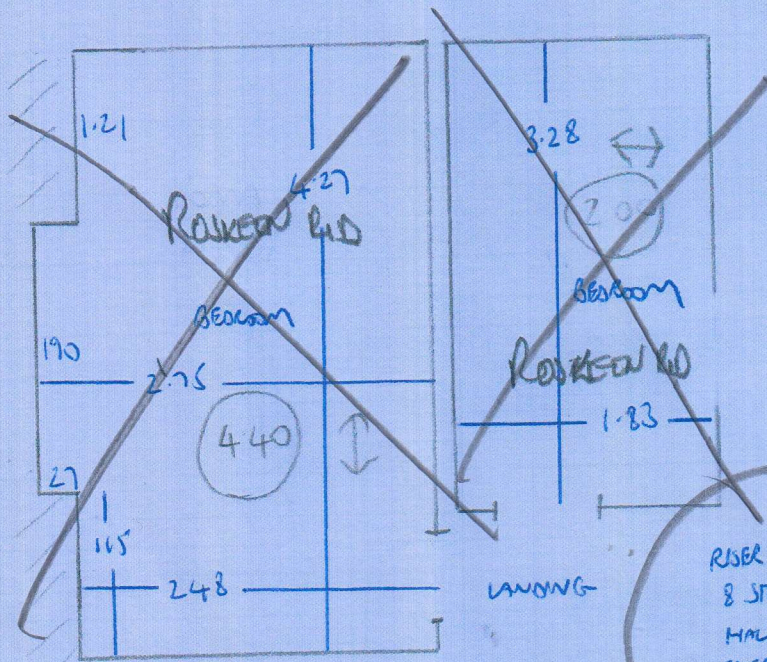

Job No: FR6673
 Name: AMOS
 Address: 11 MAUDE RD
 LONDON SES 8NY
 Tel: _____
 Sheet: 1 of 3

REPLACEMENT
 5 LOTS STAIRS
NOT TOP FLIGHT
 500 X 4.00

SISAL LINEN
 COLD C7100

~~Rooms First Floor~~
~~STAIRS REAR~~
ONLY

F26673

~~F26482~~

AMOS

11 MADRE ROAD

SES BNY

2-3

SECOND FLOOR

RISER 79x16
 8 STRS .78
 HALF LANDING
 RISER 79x17
 7 STRS .79
 FIRST FLOOR

FIRST FLOOR REAR

SINGAPORE
 SUPER
 2106

RISER 77x16
 6 STRS .78
 HALF LANDING
 RISER 78x16
 9 STRS .78
 G/F

~~Design First Phase~~
~~Stairs & Landings Second Phase~~

26673
~~26672~~

STAIRS ONLY

AMAS
11 MADE ROAD
SES BNY