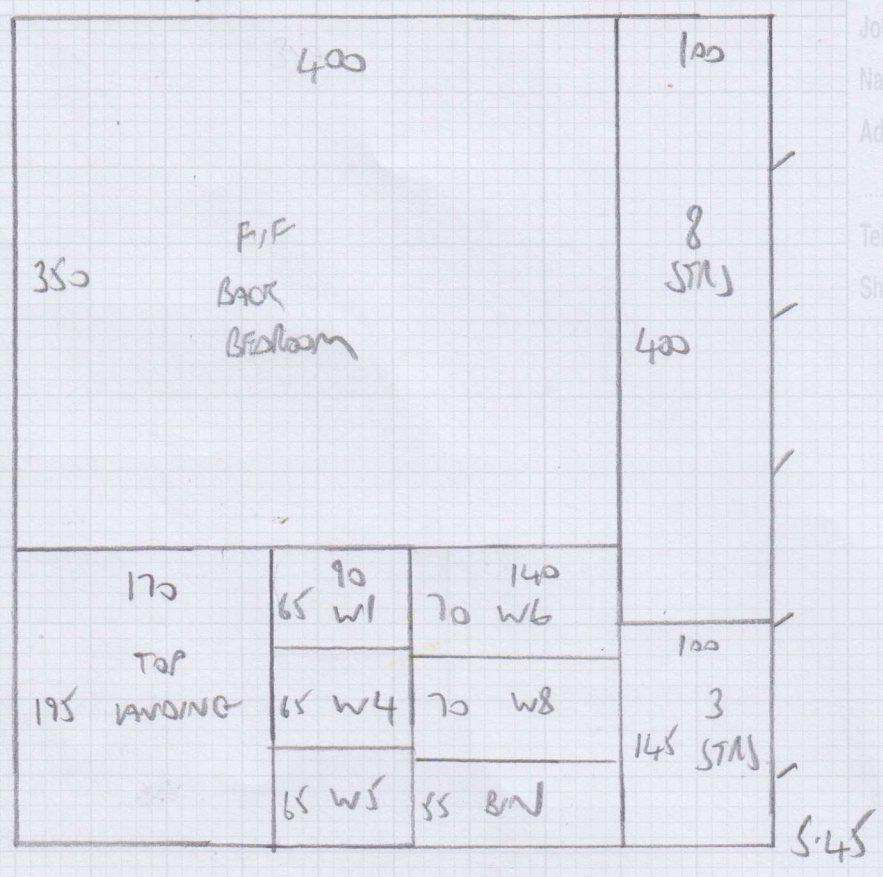

Job No: F26674  
 Name: KELLY  
 Address: 74 ROSALINE ROAD  
 SW6 7QT  
 Tel:  
 Sheet: 1 of 3

545 PLAN  
 340 PLAN  
 630 PLAN  

---

 1515m x 500m = 7575m<sup>2</sup>  
 60m<sup>2</sup> VIL

TRALEE - 4081

Job No: F26674  
 Name: KELLY  
 Address: 74 ROSALINE ROAD  
 SW6 7QT  
 Tel: \_\_\_\_\_  
 Sheet: 2 OF 3