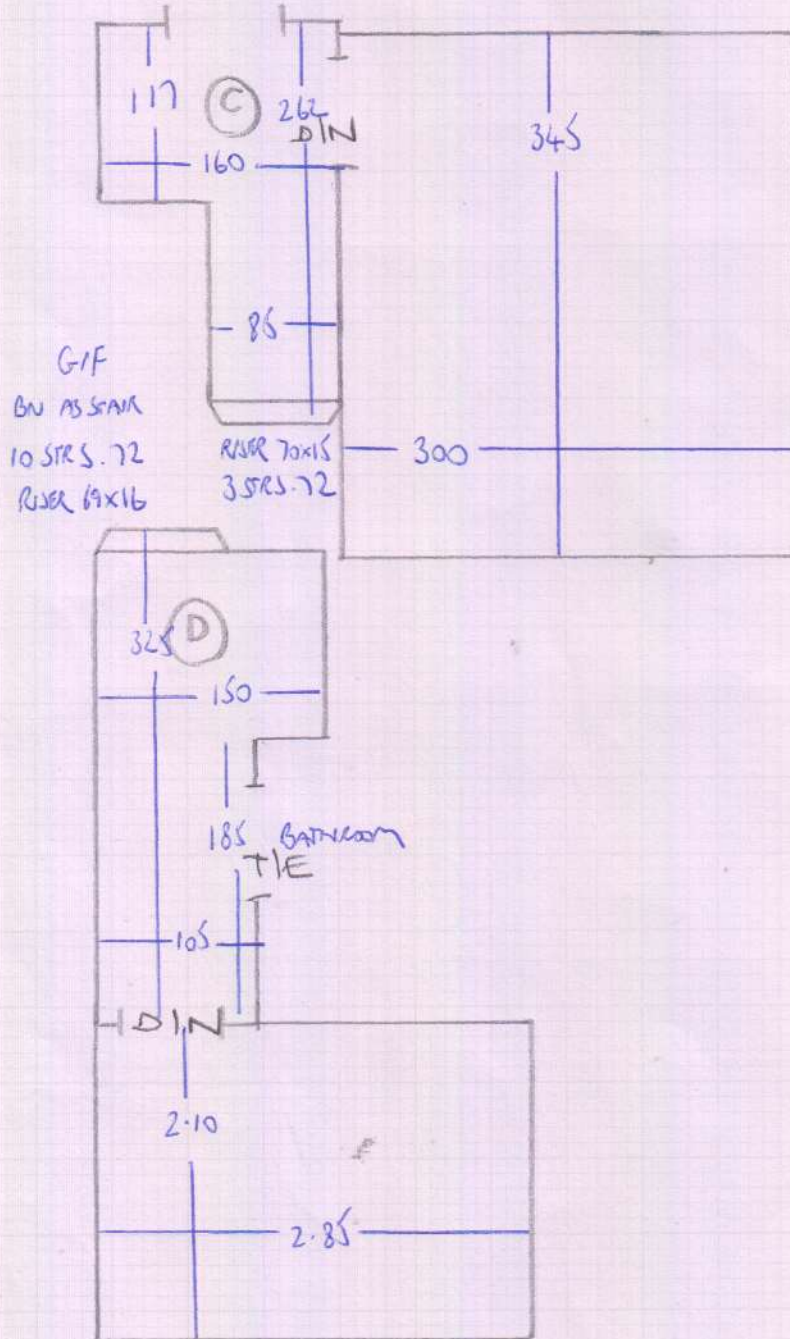

IF RUNNERS

mrcarpets

Job No: F26676
Name: WASHFX
Address: 7 PURSERS CROSS ROAD
SW6 4QY
Tel:
Sheet: 1 OF 3

ARABICA
PLATINUM

4 x FLIGHTS
RUNNERS

- ① 5-50 x 55CM
- ② 4-50 x 55CM
- ③ 2-40 x 55CM
- ④ 1-10 x 55CM

MARTIN
CUT DOWN
TO 55CM
CM RUNNERS

$12.85m \times 5.00m = 64.25m^2$

Job No: F26676
Name: WASHER
Address: 7 PURSERS CROSS ROAD
SW6 4QY

FIRST FLOOR

2 of 3

WOOD FLOOR

Job No: F26676
Name: WASHER
Address: 7 PURSERS CROSS ROAD
SW6 4QY
Tel:
Sup: 30F3

Top floor

BN 90x45
8 STRS TO
RISE 66x17
2 STRS
74