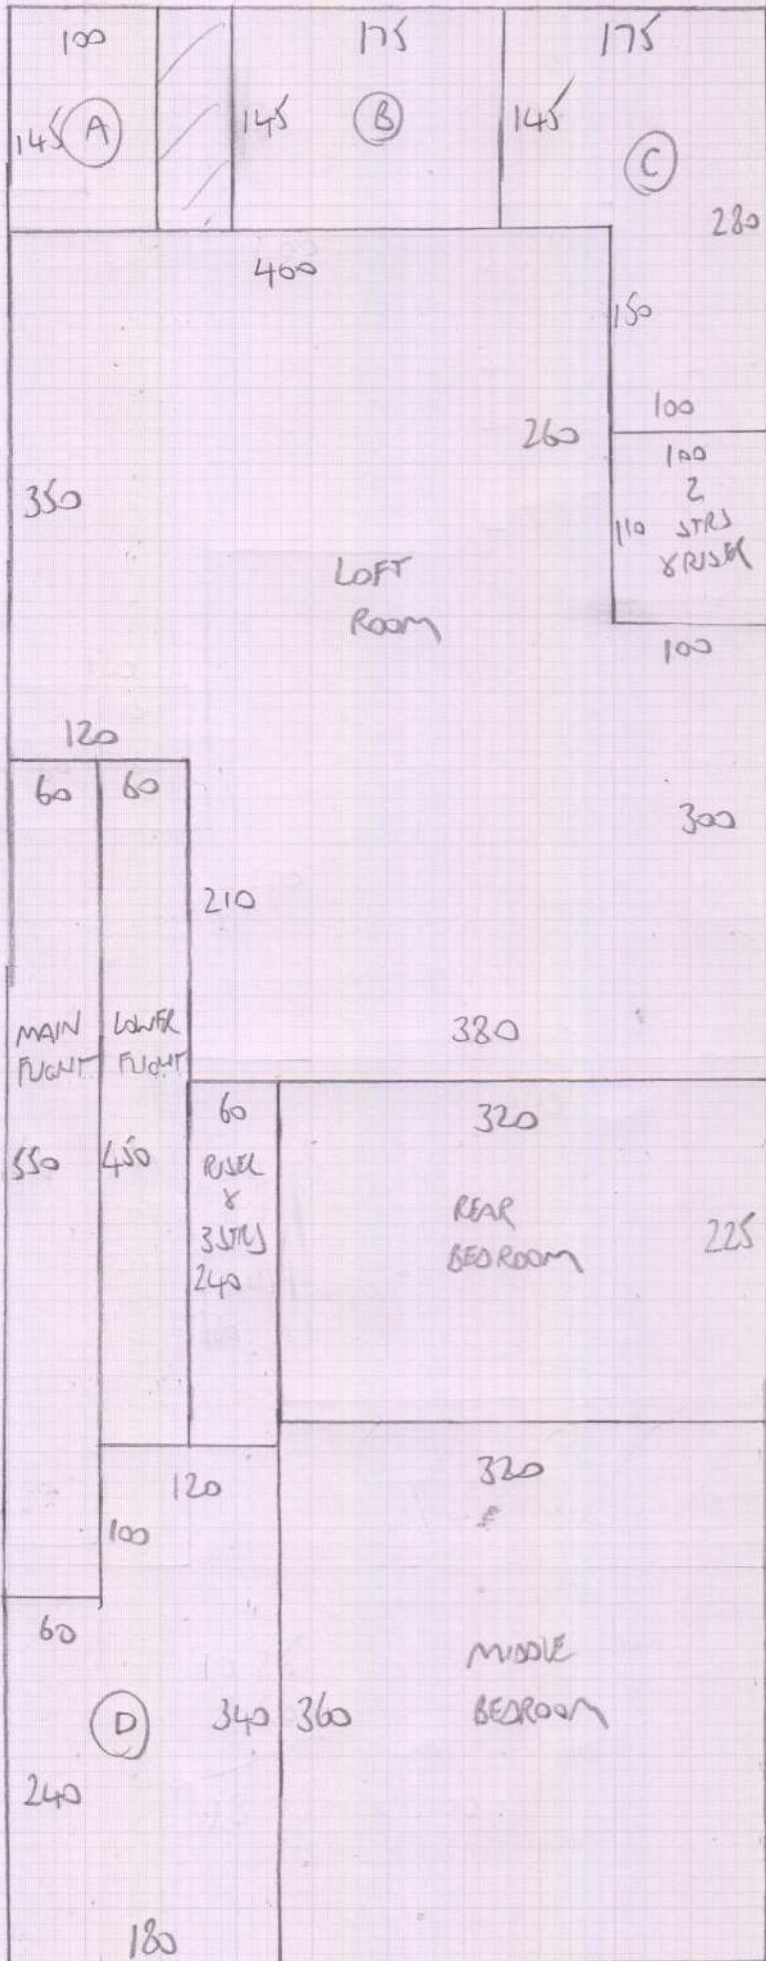

IF RUNNERS

mrcarpets

Job No: F26676
Name: WASHFX
Address: 7 PURSERS CROSS ROAD
SW6 4QY
Tel:
Sheet: 1 OF 3

ARABICA
PLATINUM

4 x FLIGHTS
RUNNERS

- ① 5-50 x 55CM
- ② 4-50 x 55CM
- ③ 2-40 x 55CM
- ④ 1-10 x 55CM

MARTIN
CUT DOWN
TO 55CM
CM RUNNERS

$12.85m \times 5.00m = 64.25m^2$

Job No: F26676
Name: WASHER
Address: 7 PURSERS CROSS ROAD
SW6 4QY

FIRST FLOOR

2 of 3

WOOD FLOOR

Job No: F26676
Name: WASHER
Address: 7 PURSERS CROSS ROAD
SW6 4QY
Tel:
Sup: 30F3

Top floor

BN 90x45
8 STRS TO
RISE 66x17
2 STRS
74