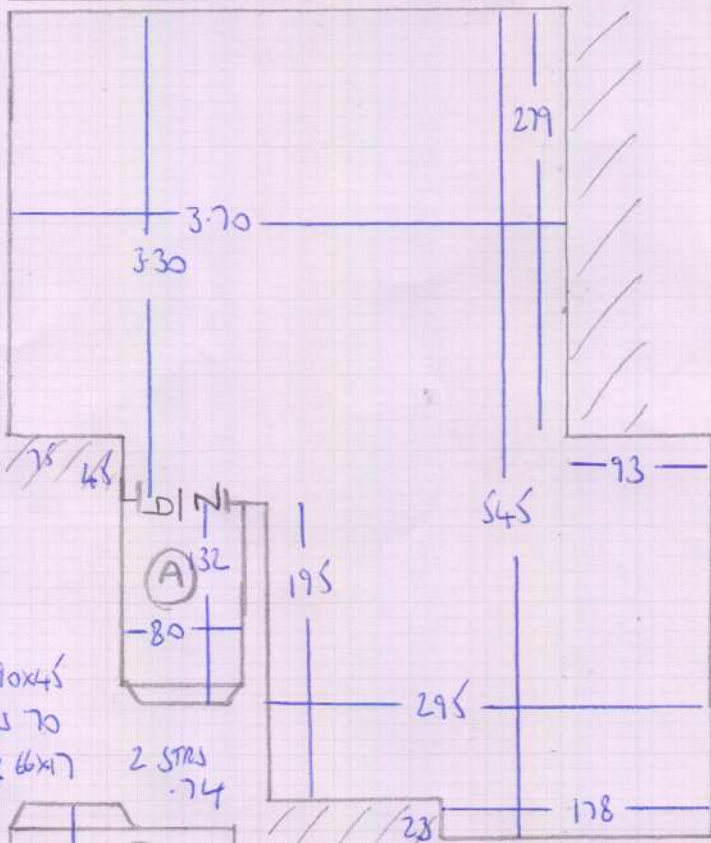

IF RUNNERS

mrcarpets

Job No: F26676
Name: WASHFX
Address: 7 PURSERS CROSS ROAD
SW6 4QY
Tel:
Sheet: 1 OF 3

ARABICA
PLATINUM

4 x FLIGHTS
RUNNERS

- ① 5-50 x 55CM
- ② 4-50 x 55CM
- ③ 2-40 x 55CM
- ④ 1-10 x 55CM

MARTIN
CUT DOWN
TO 55CM
CM RUNNERS

$12.85m \times 5.00m = 64.25m^2$

Job No: F26676
Name: WASHER
Address: 7 PURSERS CROSS ROAD
SW6 4QY

FIRST FLOOR

2 of 3

WOOD FLOOR

Job No: F26676
Name: WASHER
Address: 7 PURSERS CROSS ROAD
SW6 4QY
Tel:
Sup: 30F3

Top floor

BN 90x45
8 STRS TO
RISE 66x17
2 STRS
74