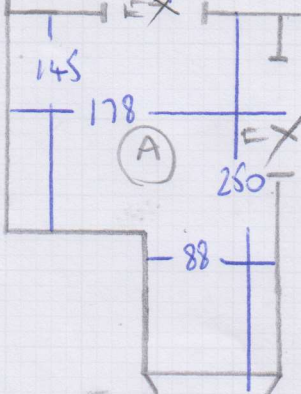

Job No: F26687
Name: GARTON
Address: 9 EWSTACE ROAD
SW6 1JB
Tel:
Sheet: 1 of 2

475 - BEDROOM
625 - CIP

$11.00m \times 4.00 = 44m^2$

COTSWOLD BOURTON
(WESTBURY CORD)

Job No: F26687
Name: GARTON
Address: 9 EUSTACE ROAD
SW6 1JB
Tel:
Sheet: 2 of 2

10 STRS - 80 4 STRS - 78