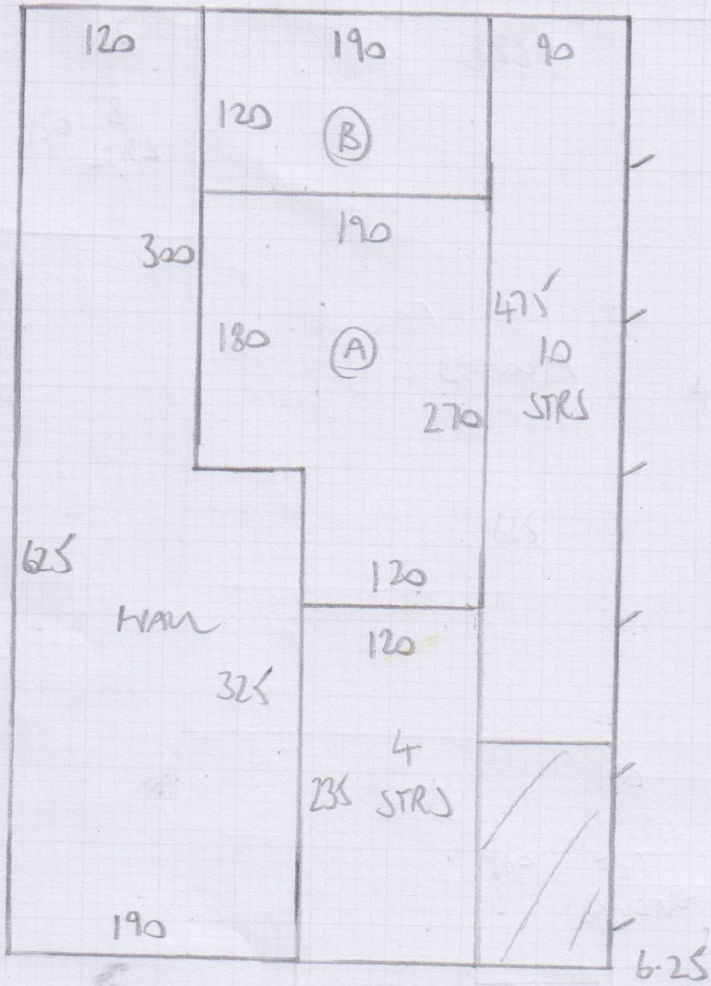

Job No: F26687
Name: GARTON
Address: 9 EWSTACE ROAD
SW6 1JB
Tel:
Sheet: 1 of 2

475 - BEDROOM
625 - CIP

$11.00m \times 4.00 = 44m^2$

COTSWOLD BOURTON
(WESTBURY CORD)

Job No: F26687
Name: GARTON
Address: 9 EUSTACE ROAD
SW6 1JB
Tel:
Sheet: 2 of 2

10 STRS - 80 4 STRS - 78