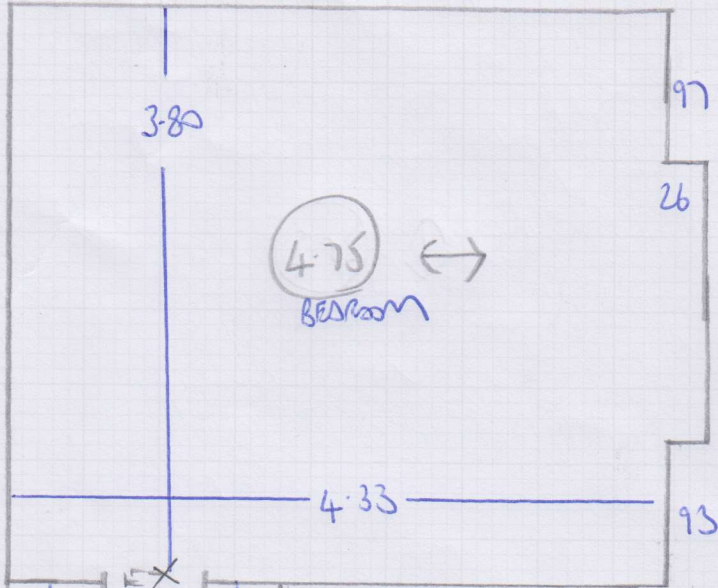

Job No: F26687
Name: GARTON
Address: 9 EWSTACE ROAD
SW6 1JB
Tel:
Sheet: 1 of 2

475 - BEDROOM
625 - CIP

$11.00m \times 4.00 = 44m^2$

COTSWOLD BOURTON
(WESTBURY CORD)

Job No: F26687
Name: GARTON
Address: 9 EUSTACE ROAD
SW6 1JB
Tel:
Sheet: 2 of 2

10 STRS - 80 4 STRS - 78