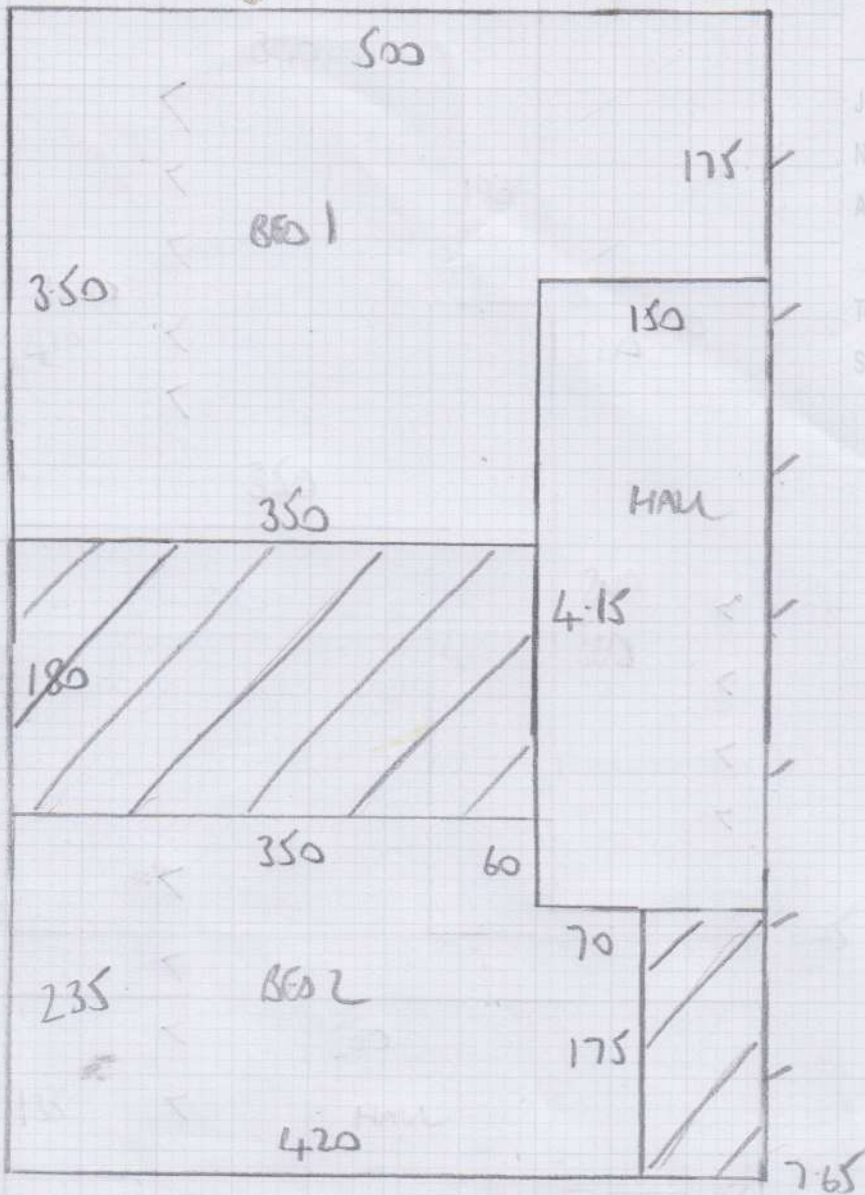

NO JOIN

Job No: F26707  
 Name: AMIRPASHANE  
 Address: 105 PRICES COURT  
 SW11 3YW  
 Tel:  
 Sheet: 1 OF 2

$7.65 \times 5.00 = 38.25m^2$

FLATWEAVE CLASSIC HERRINGBONE  
 2112 CHALK

Job No: F26707

Name: AMIRPASHAIE

Address: 105 PRICES COURT  
SW11 3YW

Tel:

Sheet: 2 OF 2