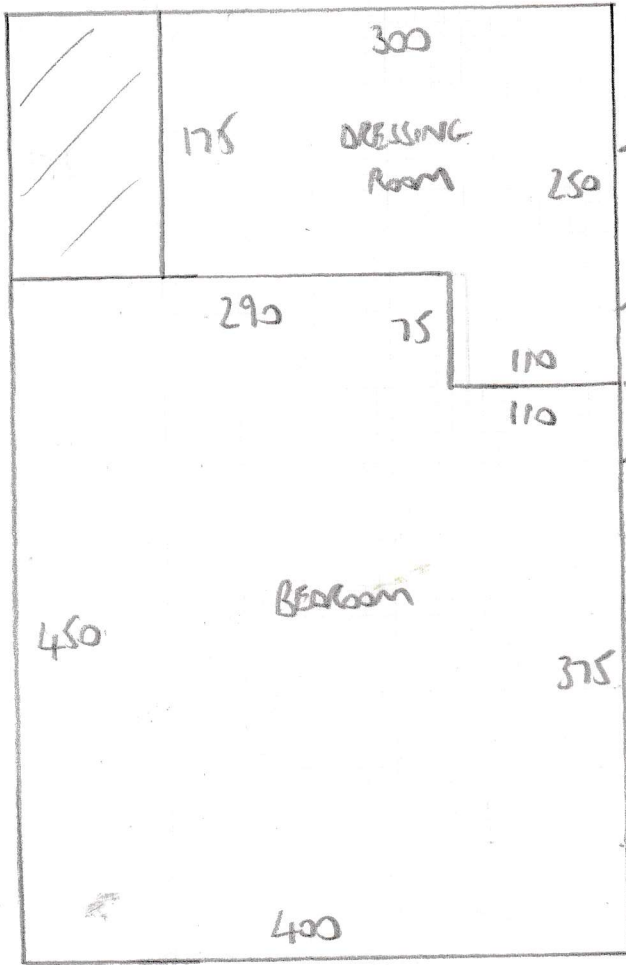

F26724
MILLER STIRLING

FAT 6
66 CADGAN SQ SWIX OEA

1 OF 2

FLORENCE OT

Seam Dressing
ROOM Doorway

$$6.25 \times 4.00 = 25m^2$$

5
12

F26656
SCHRATER
FLAT 6
66 CADOGAN SQUARE SW1X 0EA

25