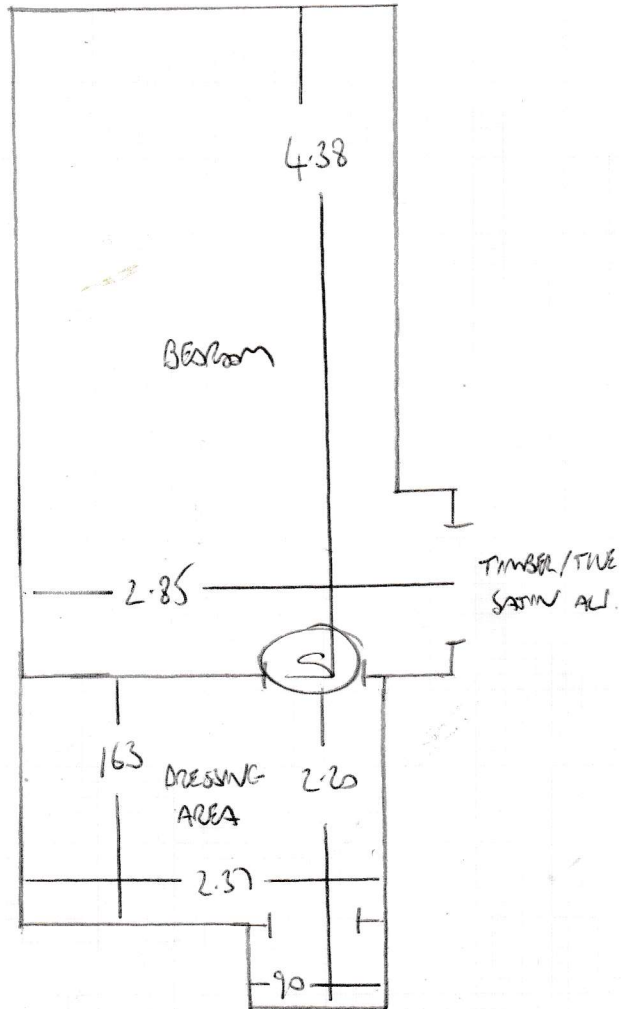

F26724
MILLER STIRLING

FAT 6
66 CADGAN SQ SWIX OEA

1 OF 2

FLORENCE OT

Seam Dressing
ROOM Doorway

$$6.25 \times 4.00 = 25m^2$$

5
12

F26656
SCHRATER
FLAT 6
66 CADOGAN SQUARE SW1X 0EA

25