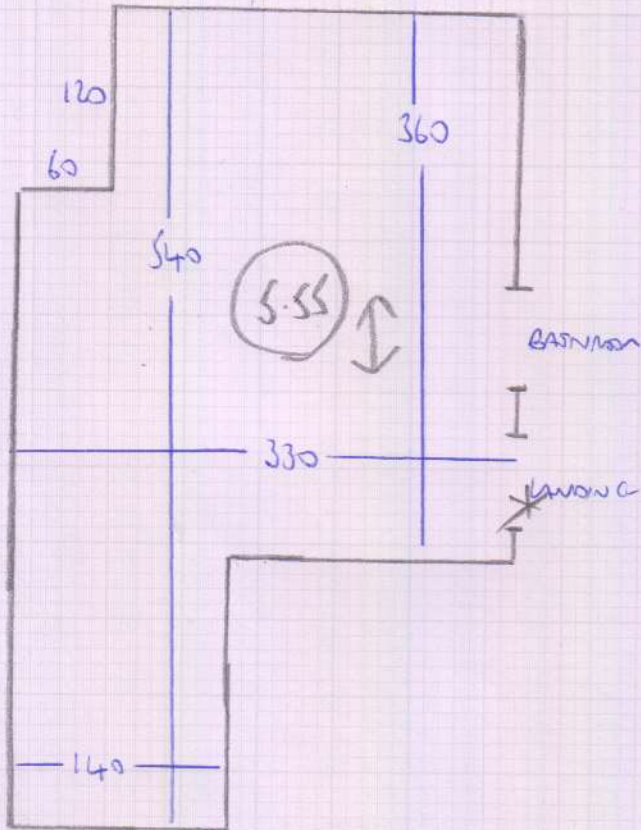

TOP FLOOR

Job No: F26732
 Name: HENDERSON
 Address: 137 HARBOUR STREET
 SW6 6PN
 Tel:
 Sheet: 1 OF 1

FIRST FLOOR

MONTREUX ELITE
 MON - L423
 (OYSTER BAY)
 WARDROBES

* Flap Carpet
 Thru Doorway *
 Turn & Tack

5.55
 3.60
 4.20
 3.00

 16.35 x 4.00 = 65.4m²

MONTREUX
 ELITE
 L423