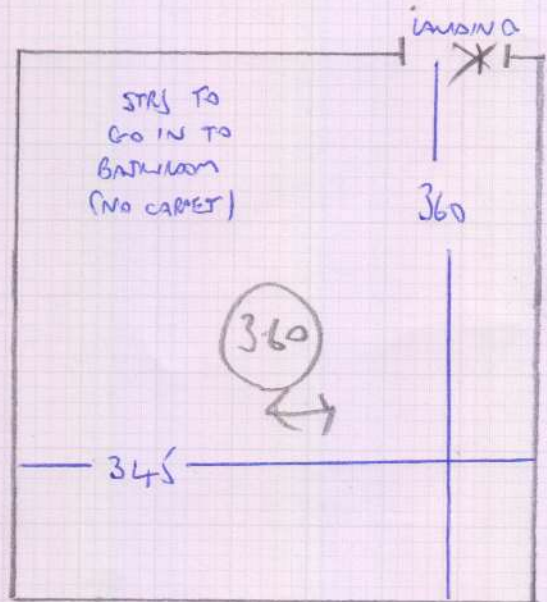

TOP FLOOR

Job No: F26732
 Name: HENDERSON
 Address: 137 HARBOUR STREET
 SW6 6PN
 Tel:
 Sheet: 1 OF 1

FIRST FLOOR

MONTREUX ELITE
 MON - L423
 (OYSTER BAY)
 WARDROBES

* Flap Carpet
 Thru Doorway *
 Turn & Tack

5.55
 3.60
 4.20
 3.00

 16.35 x 4.00 = 65.4m²

MONTREUX
 ELITE
 L423