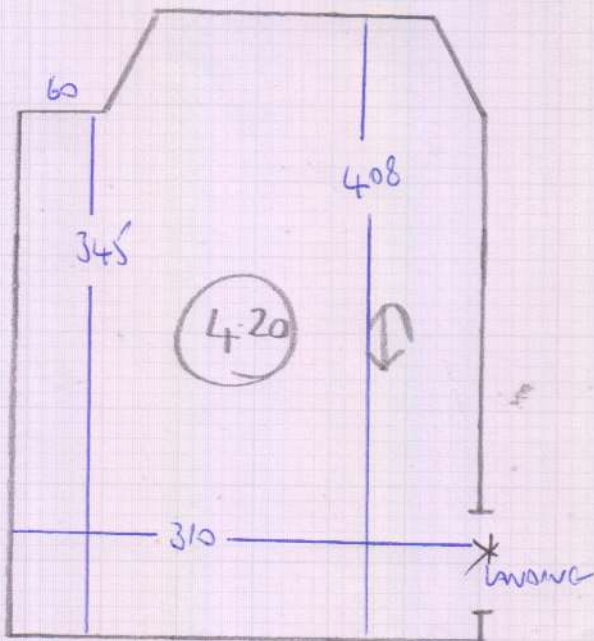

TOP FLOOR

Job No: F26732
 Name: HENDERSON
 Address: 137 HARBOUR STREET
 SW6 6PN
 Tel:
 Sheet: 1 OF 1

FIRST FLOOR

MONTREUX ELITE
 MON - L423
 (OYSTER BAY)
 WARDROBES

* Flap Carpet
 Thru Doorway *
 Turn & Tack

5.55
 3.60
 4.20
 3.00

 16.35 x 4.00 = 65.4m²

MONTREUX
 ELITE
 L423