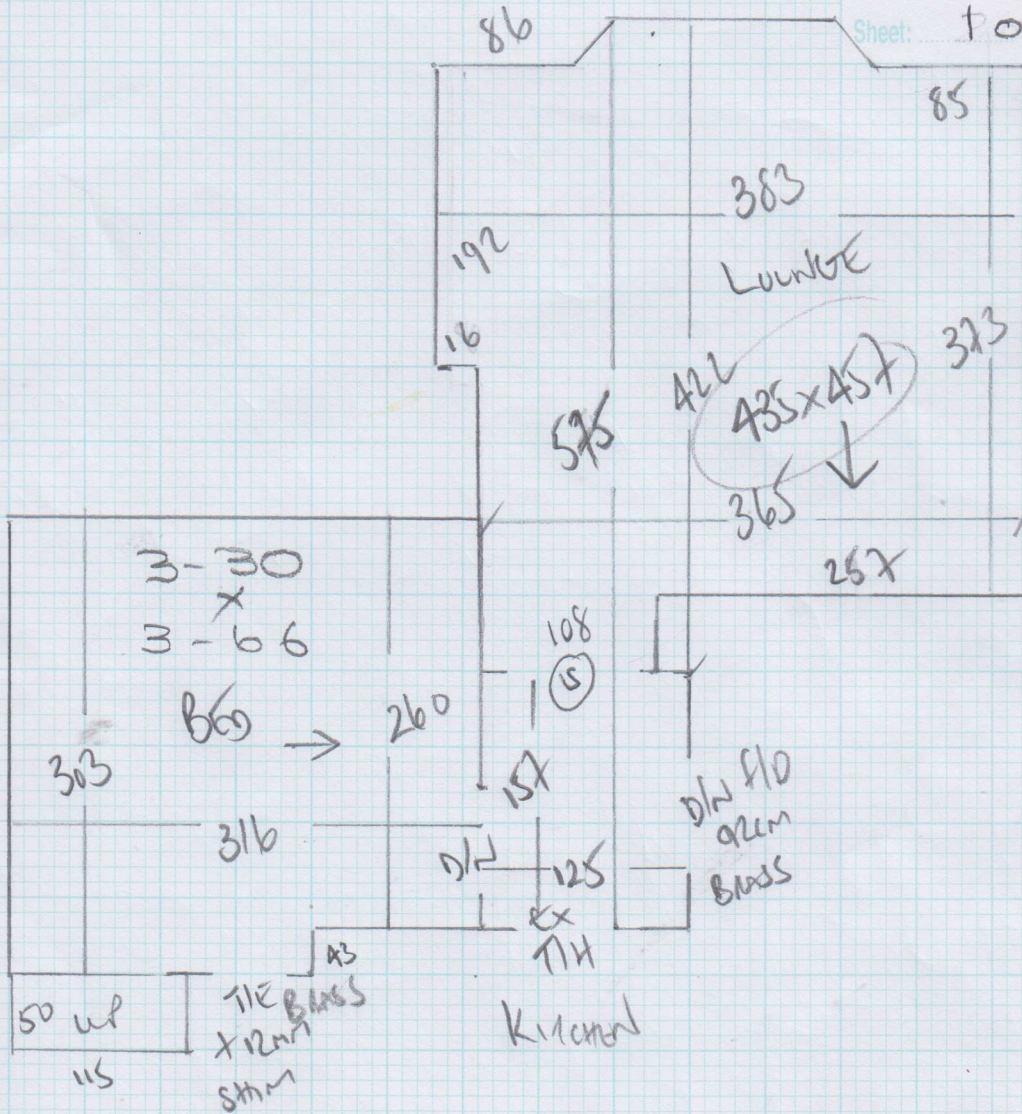

Job No: F26736
 Name: POLAND
 Address: FLAT 6
 26 BENFORD GARDENS
 Tel: SW3 1LR
 Sheet: 1 OF 1

Bedroom
 BELL TWIST
 LIMESTONE

3-30 x 3-66

Re-use existing underlay