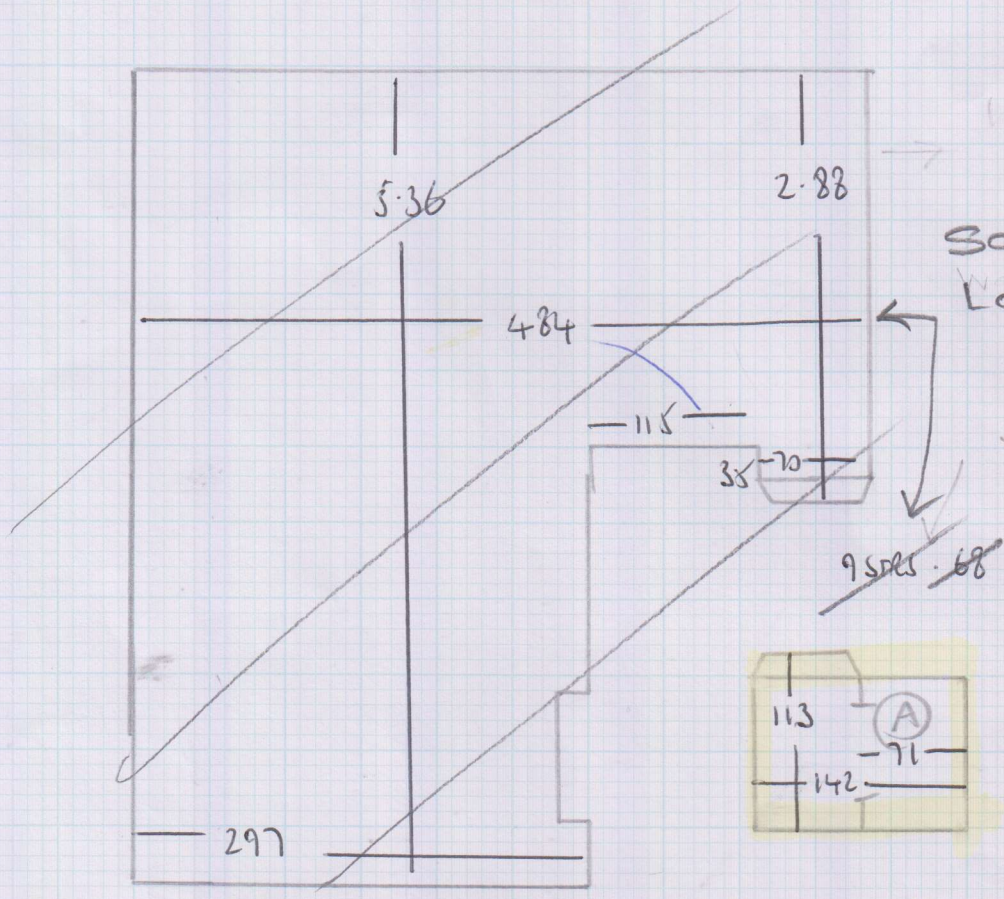

Job No: F26738
 Name: LINAN - MARTIN
 Address: 95 NEW KINGS
 ROAD SW6 4SJ
 Tel:
 Sheet: 1 of 3

CHABALL 129
 (SILVERSTONE)

SILVERSTONE
 2402 MIST
 5-00 x 4MTR
 2.0M2

5.00 x 4.00 = 20m²

RELAY AN AREA
 CURRENTLY FINE

Job No: F21052

Name: UNAN-MOON

Address: 95 NEW KINGS RD
SW6 4JJ

Tel:

Sheet: 2 of 3

Top Floor

Same as K
Loft Room

5505-70

Job No: F26738
 Name: UNAV - MAIN
 Address: 95 NEW KINGS RD
 SW6 4ST
 Tel:
 Sheet: 3 of 3

FIRST FLOOR

N. or only 53
 5 10 x 11
 4 10 x 11
 3 10 x 11
 63-50

Sisal Mist ✓

HALL?
 FINISH 103x90
 CARPET OR MAT?