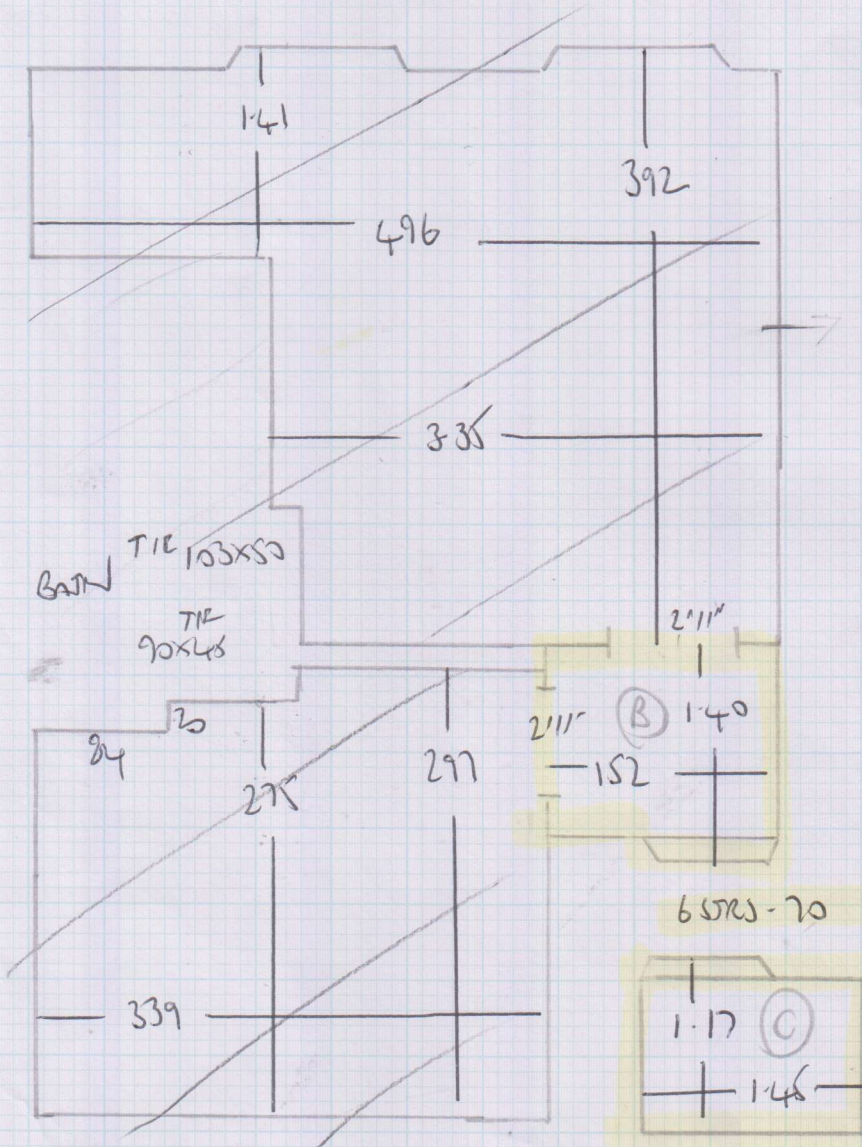

Job No: F26738
 Name: LINAN - MARTIN
 Address: 95 NEW KINGS
 ROAD SW6 4SJ
 Tel:
 Sheet: 1 of 3

CHABALL 129
 (SILVERSTONE)

SILVERSTONE
 2402 MIST
 5-00 x 4MTR
 2.0M2

5.00 x 4.00 = 20m²

RELAY AN AREA
 CURRENTLY FINE

Job No: F21052

Name: UNAN-MOON

Address: 95 NEW KINGS RD
SW6 4JJ

Tel:

Sheet: 2 of 3

Top Floor

Same as K
Loft Room

5505-70

Job No: F26738
 Name: UNAV - MAIN
 Address: 95 NEW KINGS RD
 SW6 4ST
 Tel:
 Sheet: 3 of 3

FIRST FLOOR

N. or only 53
 5 10 x 11
 4 10 x 11
 3 10 x 11
 63-50

Sisal Mist ✓

HALL?
 FINISH 103x90
 CARPET OR MAT?