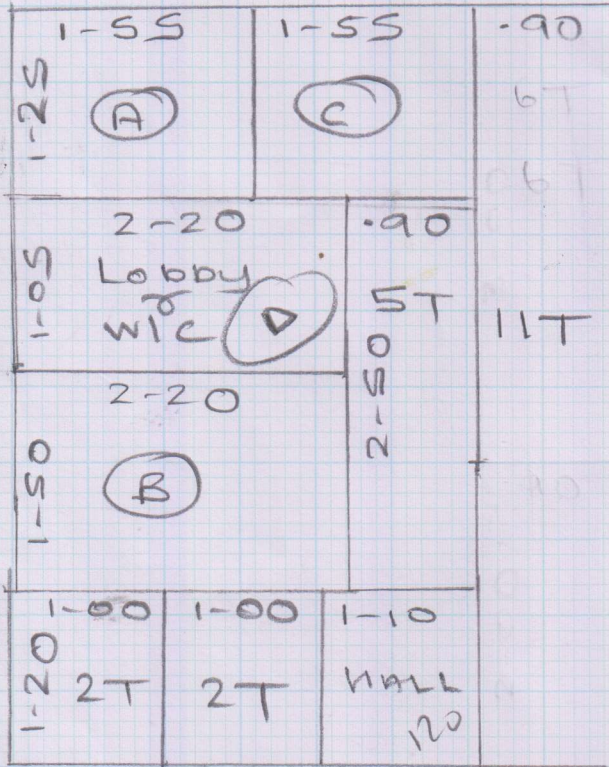

Job No: F26738
 Name: LINAN - MARTIN
 Address: 95 NEW KINGS
 ROAD SW6 4SJ
 Tel:
 Sheet: 1 of 3

CHABALL 129
 (SILVERSTONE)

SILVERSTONE
 2402 MIST
 5-00 x 4MTR
 2.0M2

5.00 x 4.00 = 20m²

RELAY AN AREA
 CURRENTLY FINE

Job No: F21052

Name: UNAN-MOON

Address: 95 NEW KINGS RD
SW6 4JJ

Tel:

Sheet: 2 of 3

Top Floor

Same as K
Loft Room

5505-70

Job No: F26738
 Name: UNAV - MAIN
 Address: 95 NEW KINGS RD
 SW6 4ST
 Tel:
 Sheet: 3 of 3

FIRST FLOOR

N. or only 53
 5 10 x 11
 4 10 x 11
 3 10 x 11
 63-50

Sisal Mist ✓

HALL?
 FINISH 103x90
 CARPET OR MAT?