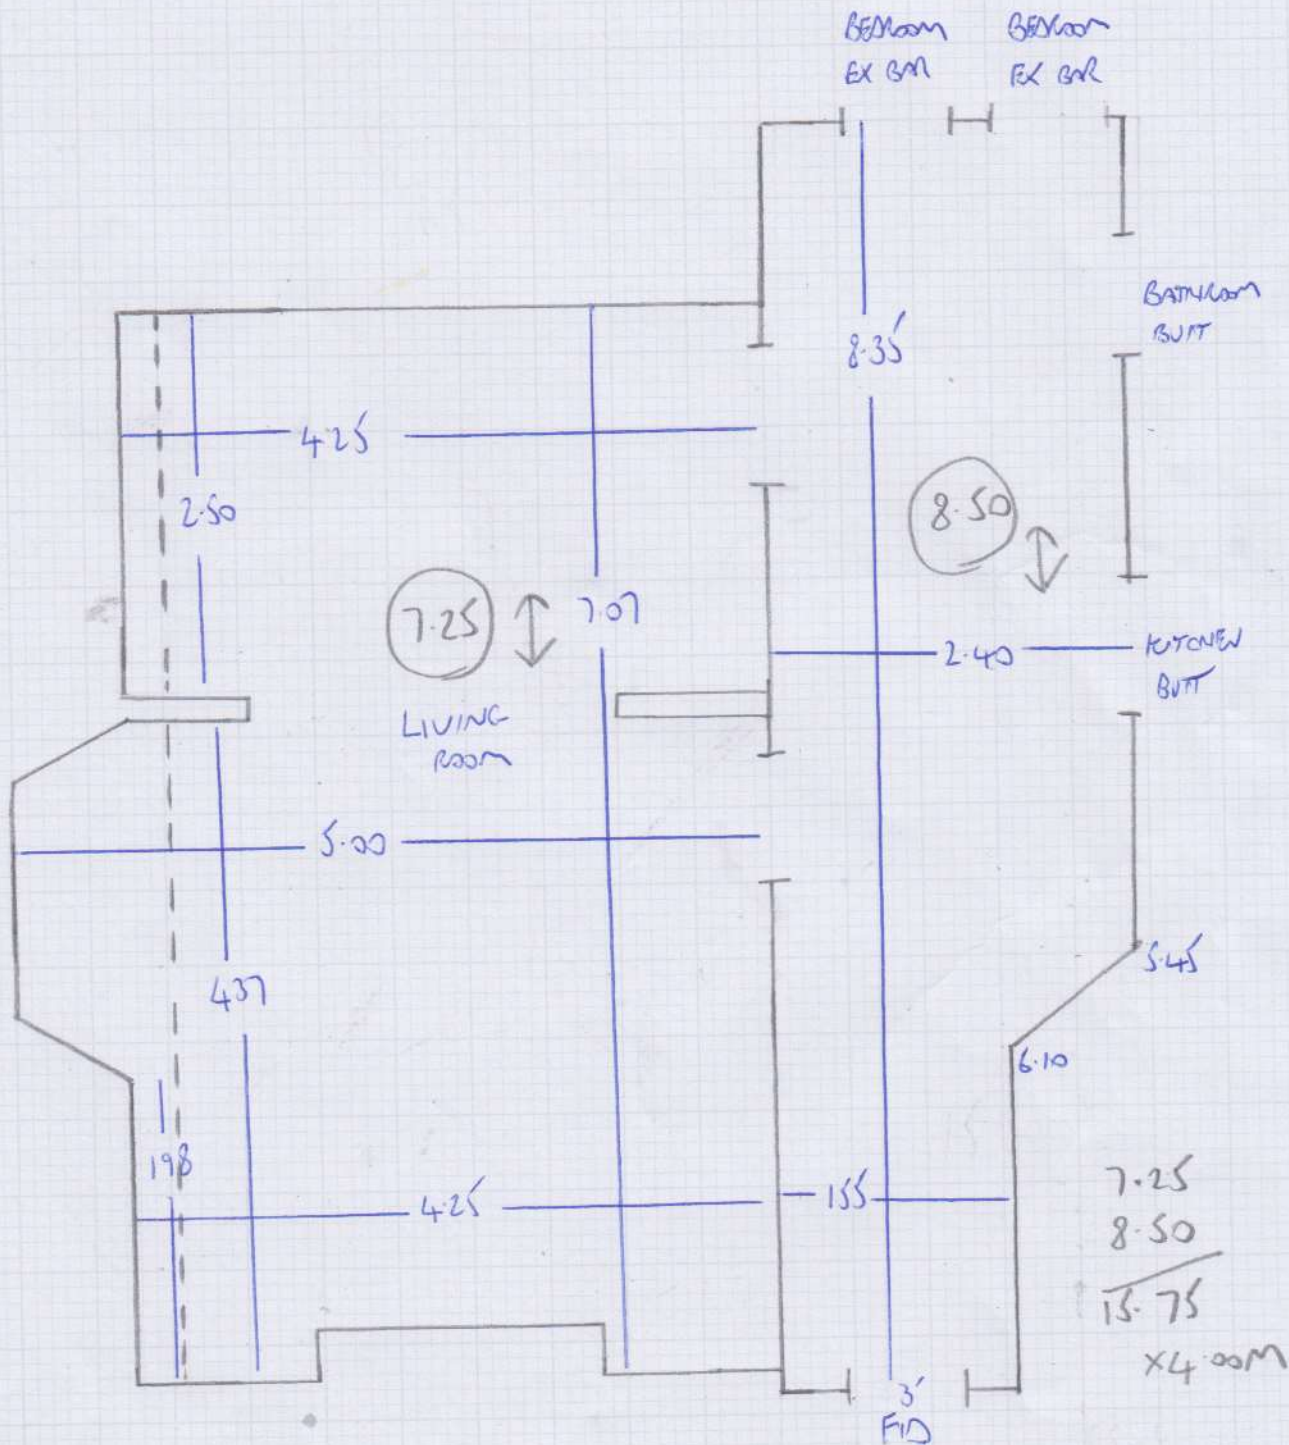

Job No: F26739
 Name: MARIN-BATAUER
 Address: 181 COLEHERVE COURT
 RECKLIFE COUN SW5 0DU
 Tel:
 Sheet: 1 OF 1

034/49
 THAMES GREY

OAKLANDS TWIST 42
 (SUDBURY SUPER)