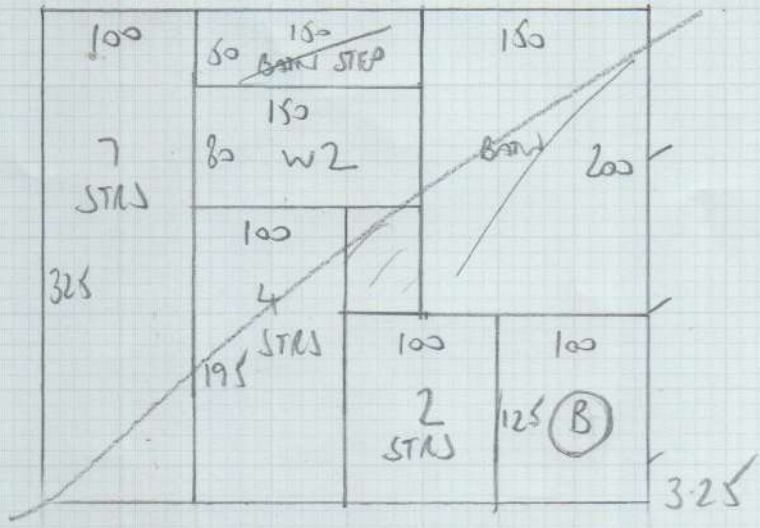

Job No: F2674S
 Name: NOBLE
 Address: Top Floor Flat
 464 NEW KINGS RD SWISS ALPS
 Tel: _____
 Sheet: 1 of 3

660
 290
 325
 12.75 x 400 = 51m²

660
 290
 230
 ZEN 734
 AZURE
 11.80 x 400 = 47.2m²

* SEE JOHN RE TOP FLOOR
 ROOM & LANDING (A) *
 IF WE CAN RUN THRU
 IN ONE PIECE

Job No: F26745
Name: NOBLE
Address: TOP FLOOR FLAT
464 NEW KINGS RD SW100LG
Tel:
Sheet: 2 OF 3

Run thru in one
← Piece if possible
* if not soam
Doorway

Job No: F26745
 Name: NOBLE
 CARLOS - CLARKE
 Address: Top Floor flat
 464 NKR SW10 0LG
 Tel:
 Sheet: 3 of 3

Top Floor

- 5 STRS 82
- 1 W 100x62
- 2 W 115x65
- 3 W 72x68

8 STRS 82