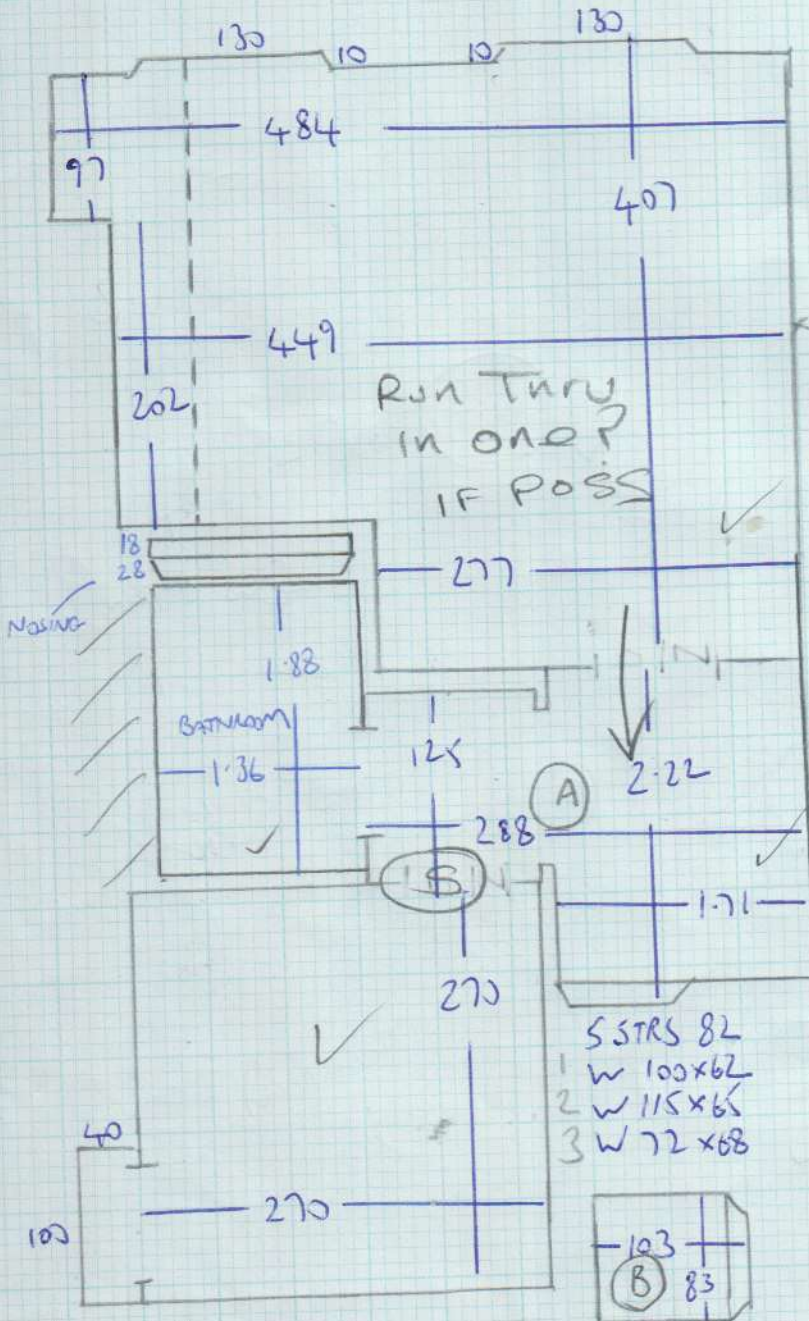

Job No: F2674S
 Name: NOBLE
 Address: Top Floor Flat
 464 NEW KINGS RD SWISS ALPS
 Tel: _____
 Sheet: 1 of 3

660
 290
 325
 12.75 x 400 = 51m²

660
 290
 230
 ZEN 734
 AZURE
 11.80 x 400 = 47.2m²

* SEE JOHN RE TOP FLOOR
 ROOM & LANDING (A) *
 IF WE CAN RUN THRU
 IN ONE PIECE

Job No: F26745
Name: NOBLE
Address: TOP FLOOR FLAT
464 NEW KINGS RD SW100LG
Tel:
Sheet: 2 OF 3

Run thru in one
← Piece if possible
* if not soam
Doorway

Job No: F26745
 Name: NOBLE
 CARLOS - CLARKE
 Address: Top Floor flat
 464 NKR SW10 0LG
 Tel:
 Sheet: 3 of 3

Top Floor

- 5 STRS 82
- 1 W 100x62
- 2 W 115x65
- 3 W 72x68

8 STRS 82