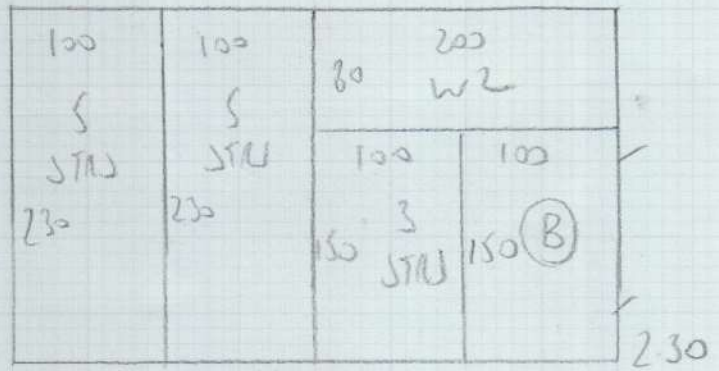

Job No: F2674S
 Name: NOBLE
 Address: Top Floor Flat
 464 NEW KINGS RD SWISS ALPS
 Tel: _____
 Sheet: 1 of 3

660
 290
 325
 12.75 x 400 = 51m²

660
 290
 230
 ZEN 734
 AZURE
 11.80 x 400 = 47.2m²

* SEE JOHN RE TOP FLOOR
 ROOM & LANDING (A) *
 IF WE CAN RUN THRU
 IN ONE PIECE

Job No: F26745
Name: NOBLE
Address: TOP FLOOR FLAT
464 NEW KINGS RD SW100LG
Tel:
Sheet: 2 OF 3

Run thru in one
← Piece if possible
* if not soam
Doorway

Job No: F26745
 Name: NOBLE
 CARLOS - CLARKE
 Address: Top Floor flat
 464 NKR SW10 0LG
 Tel:
 Sheet: 3 of 3

Top Floor

- 5 STRS 82
- 1 W 100x62
- 2 W 115x65
- 3 W 72x68

8 STRS 82