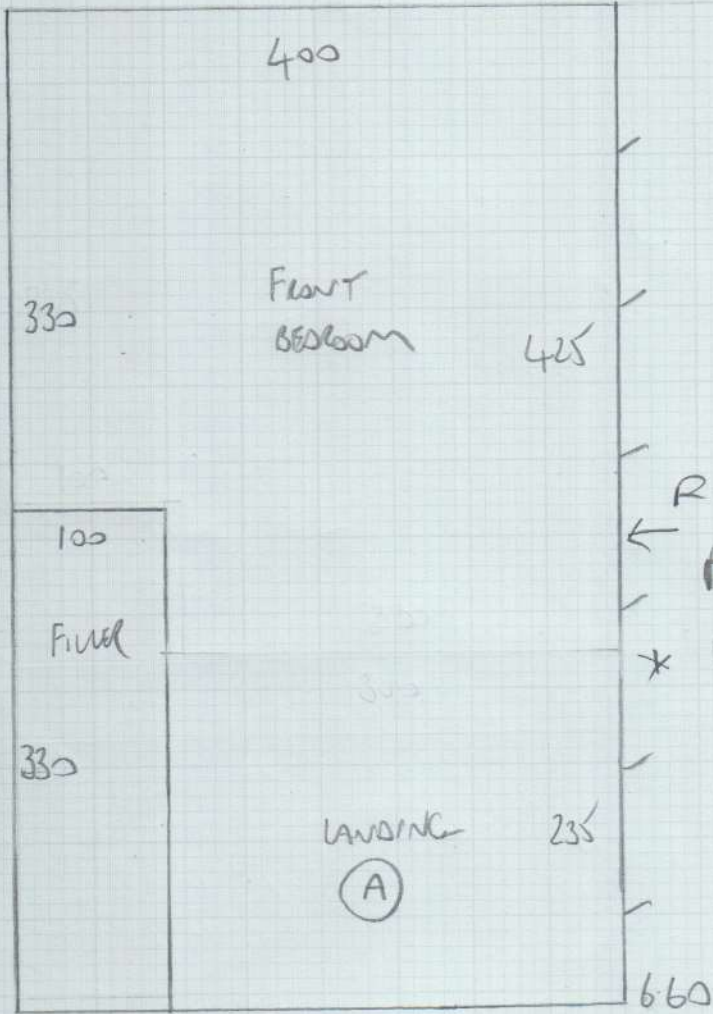

Job No: F2674S
 Name: NOBLE
 Address: Top Floor Flat
 464 NEW KINGS RD SWISS ALPS
 Tel: _____
 Sheet: 1 of 3

660
 290
 325
 12.75 x 400 = 51m²

660
 290
 230
 ZEN 734
 AZURE
 11.80 x 400 = 47.2m²

* SEE JOHN RE TOP FLOOR
 ROOM & LANDING (A) *
 IF WE CAN RUN THRU
 IN ONE PIECE

Job No: F26745
Name: NOBLE
Address: TOP FLOOR FLAT
464 NEW KINGS RD SW100LG
Tel:
Sheet: 2 OF 3

Run thru in one
← Piece if possible
* if not soam
Doorway

Job No: F26745
 Name: NOBLE
 CARLOS - CLARKE
 Address: Top Floor flat
 464 NKR SW10 0LG
 Tel:
 Sheet: 3 of 3

Top Floor

- 5 STRS 82
- 1 W 100x62
- 2 W 115x65
- 3 W 72x68

8 STRS 82