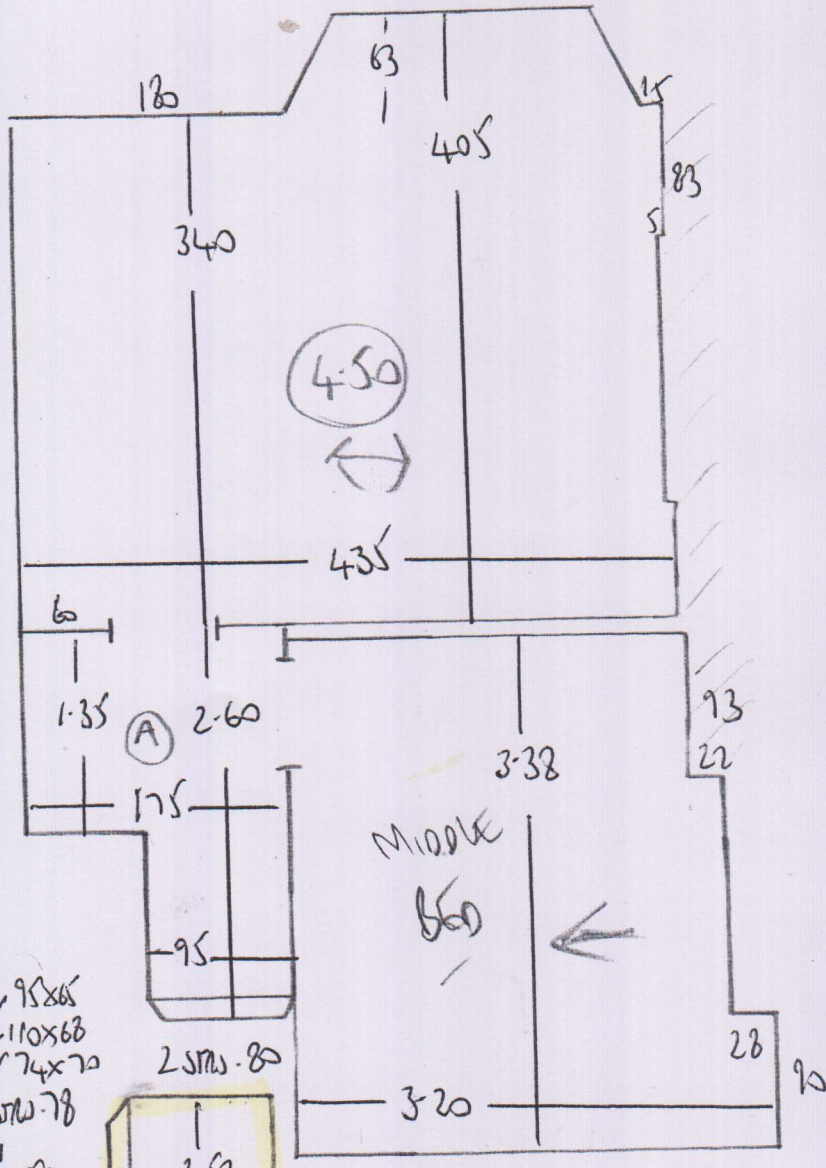

F26254

~~F26254~~

~~BOE~~ PICCOCCHI
95 CUSTOM ALUM
W6 8HB

~~30/3~~

104

- 1 W 95x65
- 2 W 110x68
- 3 W 74x70
- 8 SW-78
- 6M 100x50 G/P

REPLACE
LANDING + CUBBOARD
150 x 400 mm

NOT DOING
BATH + WC