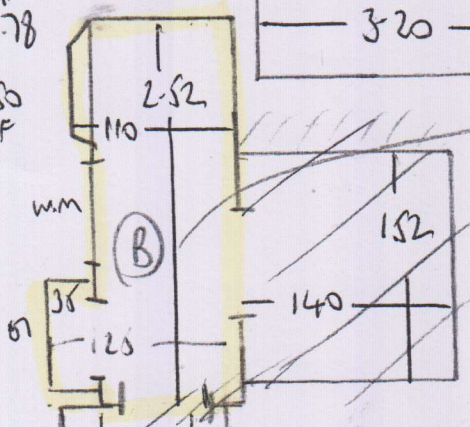

F26254

~~F26254~~

~~BOE~~ PICCOCCHI
95 CUSTOM ALUM
W6 8HB

~~30/3~~

104

- 1 W 95x65
- 2 W 110x68
- 3 W 74x70
- 8 SW-78
- 6M 100x50 G/P

REPLACE
LANDING + CUBBOARD
150 x 400 mm

NOT DOING
BATH + WC