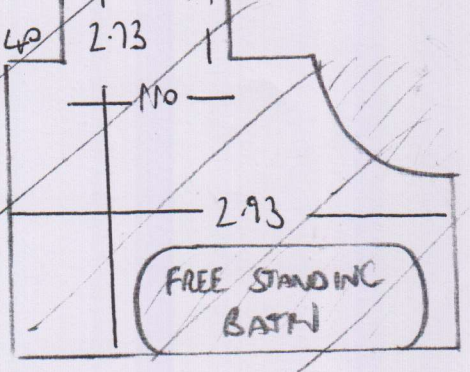

F26254

~~F26254~~

~~BOE~~ PICCOCCHI
95 CUSTOM ALUM
W6 8HB

~~30/3~~

104

- 1 W 95x65
- 2 W 110x68
- 3 W 74x70
- 8 SW-78
- 6M 100x50 G/P

REPLACE
LANDING + CUBBOARD
150 x 400 mm

NOT DOING
BATH + WC