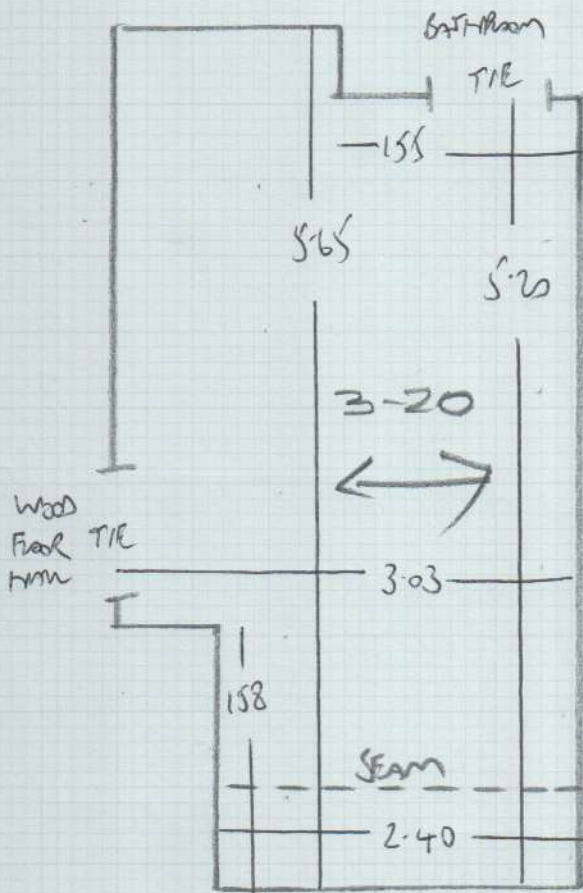

FLAT 4

mrcarpet  
 Job No: F26759  
 Name: THIRL LTD  
 Address: FLAT 4/4  
 12-14  
 THIRLMORE RD SWIG  
 Tel:  
 Sheet: 1 OF 2

ARABICA  
 STONE  
 PLAN 3-65x5  
 FLAT 4  
 BED 3-20x5  
 FLAT 3  
 BED 3-35x5  
 3-65

FLAT 3 - NOT MEASURED  
BUILDERS SIZES

mrcarpet  
Job No: F26759  
Name: THIRL UD  
Address: FLAT 3  
12-14 THIRLMYCE  
RD SW16  
Tel:  
Sheet: 2 OF 2