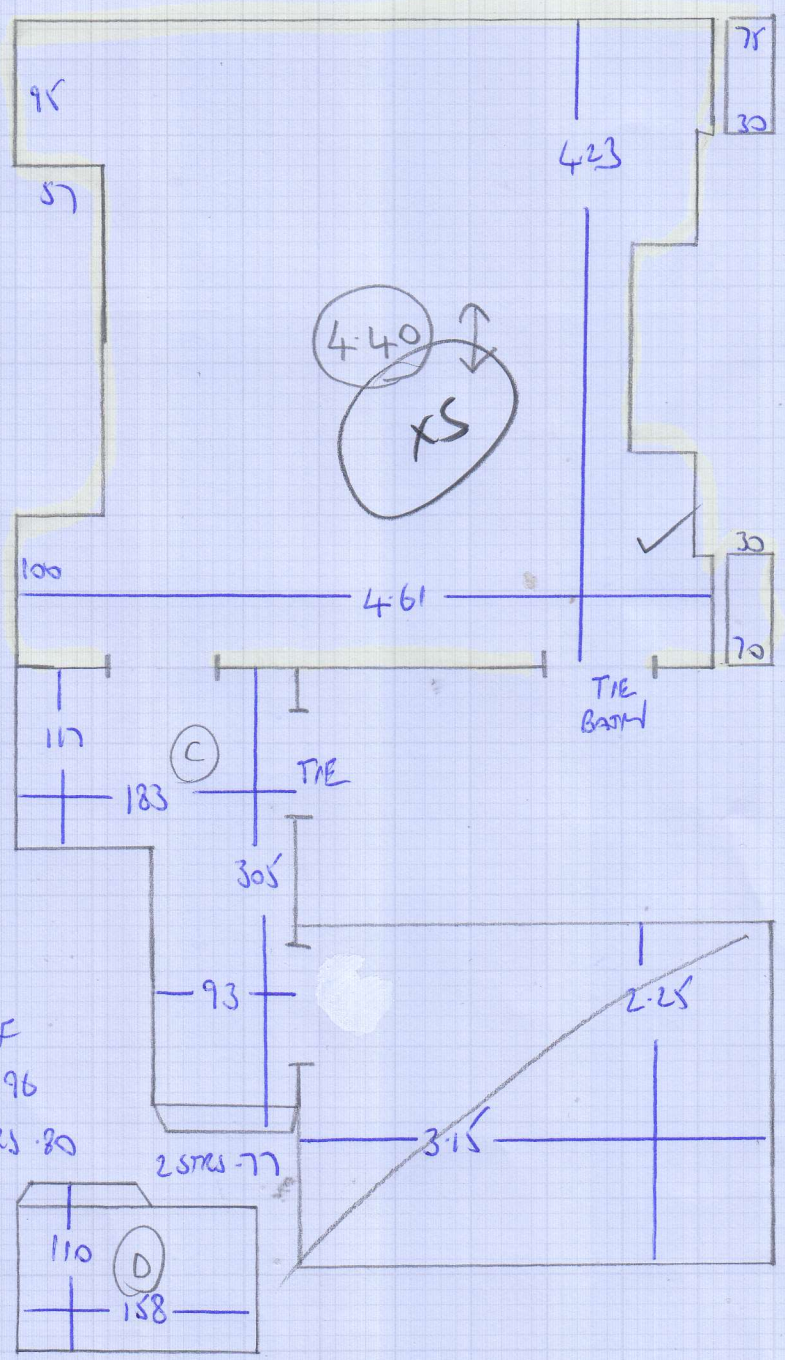

mrcarpet
 Job No: F26760
 Name: STEEL
 Address: 56 NASMYTH STREET
 WB OJA
 Tel:
 Sheet: 1 of 2

FIRST Floor

SLOANE TREST 50
 5037
 440XS
 440XS
 325X4

G/F
 BN-96
 10 STRS-80

Job No: F26760
Name: STEEL
Address: 56 MASHMYN STREET
WB OJA
Tel:
Sheet: 2 of 2

TOP FLOOR