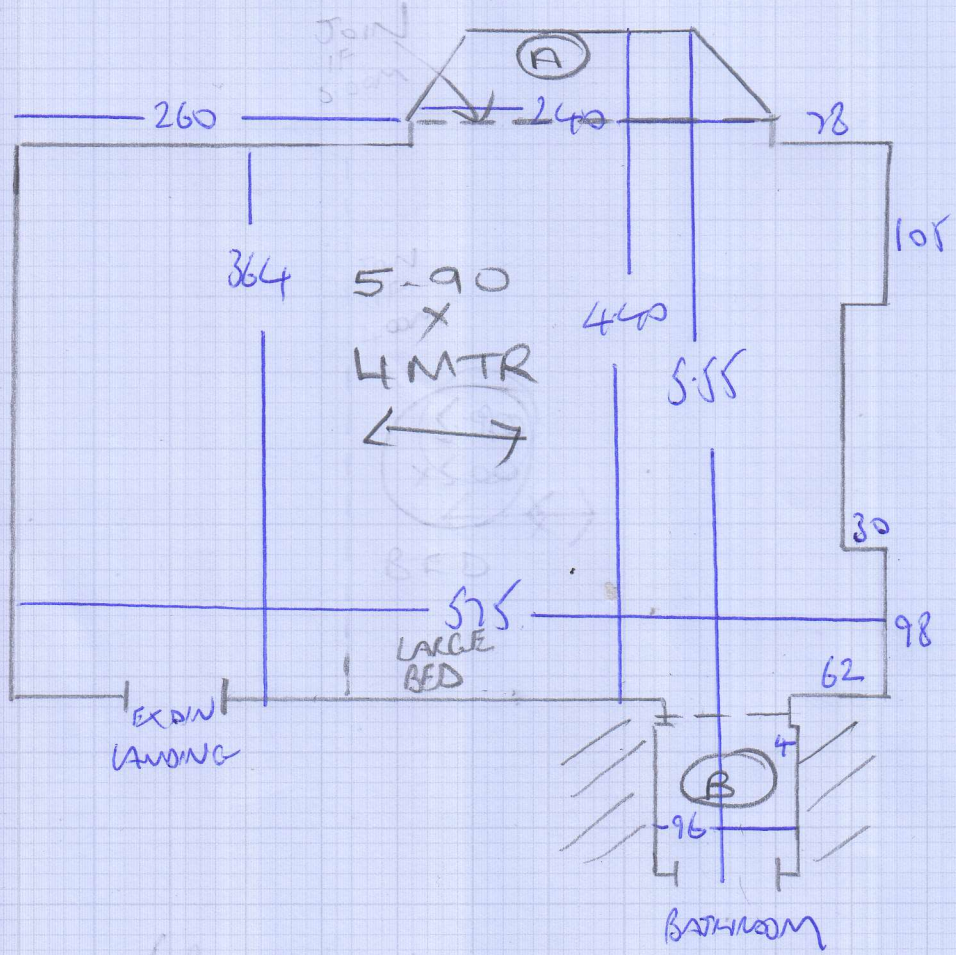

Job No: F26762
 Name: GAY
 Address: 30 HARBOUR STREET
 SW6 7QP
 Tel:
 Sheet: 1 OF 1

5.90m x 4.00m
 = 23.56m²

ZEN 164

5.90 x 4MTR
 2.50 x 4MTR

See John
 re waste