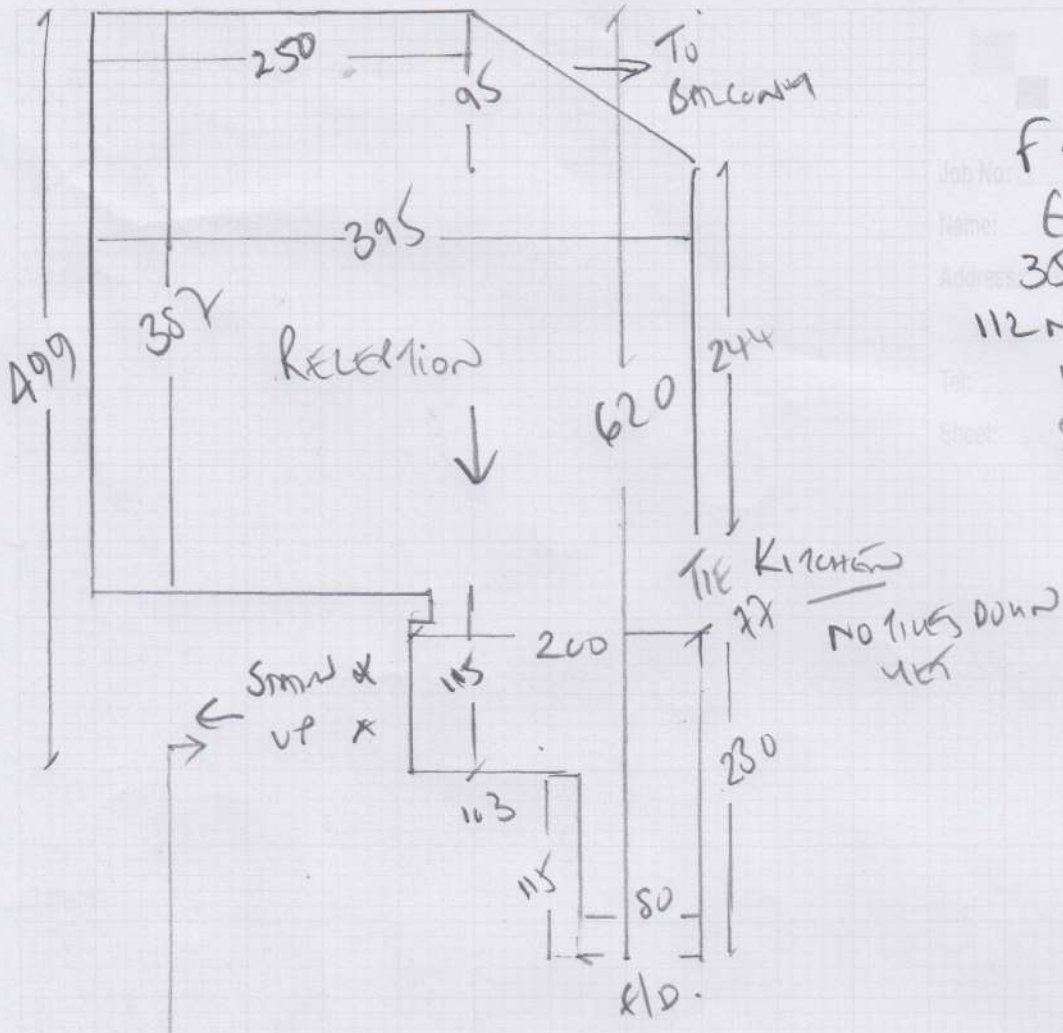

mrcarpets
 Job No: F26267
 Name: EVANS
 Address: 35 CAMDEN THE TOWERS
 112 NOTTING HILL GARDENS
 W11 3AW
 Sheet 1 of 2

635

Reception 2605
SLANOWS

ARABICA
Color Platinum

Row 1 635 x 500
 Row 2 735 x 500
1370 x 500

735

6850m²

Job No: F26267
 Name: EVANS
 Address: 35 Cambridge Hill London
 112 Northing Hill Gate
 Tel: W11 3QW
 Sheet: 2 of 2

- **
- A7
- A3 x 95
- W6 75 x 95
- W5 97 x 145
- W4 75 x 122
- W3 80 x 104
- W2 90 x 148
- W1 75 x 122 ← A3 x 95

BATH ROOM
 NO TILES DOWN YET?