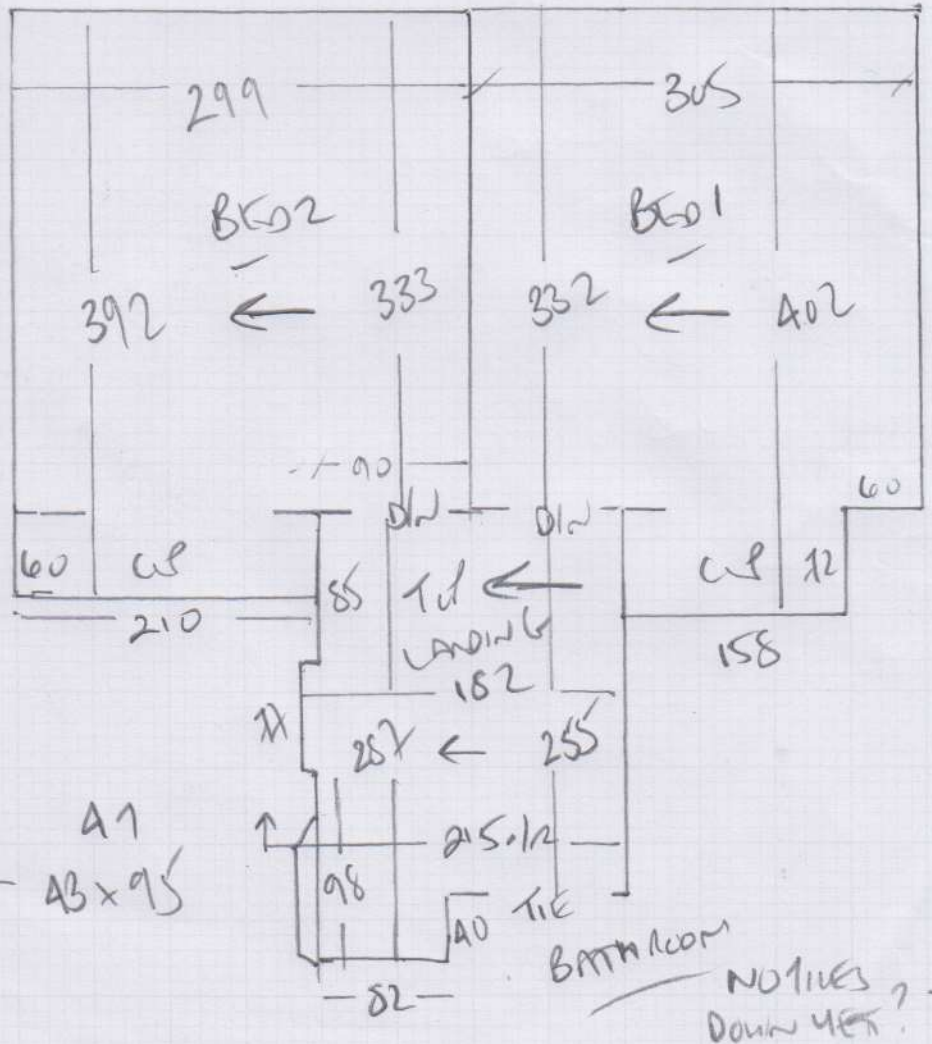

mrcarpets
 Job No: F26267
 Name: EVANS
 Address: 35 CAMDEN THE TOWERS
 112 NOTTING HILL GARDENS
 W11 3AW
 Sheet 1 of 2

635

Reception 2605
SLANOWS

ARABICA
Color Platinum

Row 1 635 x 500
 Row 2 735 x 500
1370 x 500

735

6850m²

Job No: F26267
 Name: EVANS
 Address: 35 Cambridge Hill London
 112 Northing Hill Gate
 Tel: W11 3QW
 Sheet: 2 of 2

- **
- A7
- A3 x 95
- W6 75 x 95
- W5 97 x 145
- W4 75 x 122
- W3 80 x 104
- W2 90 x 148
- W1 75 x 122 ← A3 x 95

BATH ROOM
 NO TILES DOWN YET?