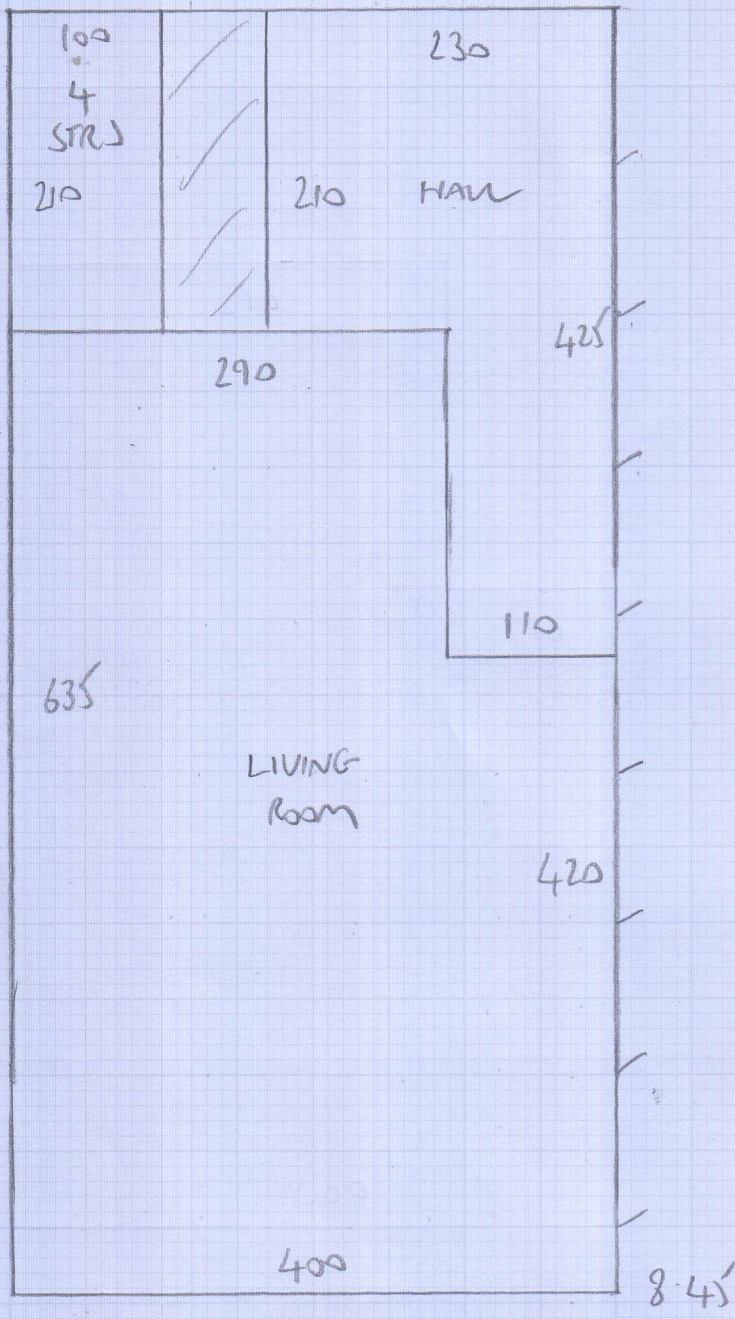

Job No: F26773
 Name: MACTAGGOTT
 Address: 620 NEVERN SUMMIT
 SWS 9PN
 Tel:
 Sheet: 1 of 3

DEBONAIR
 GAILLENT GREY.

875
 845

 1720 x 400 = 688M²

200 x 400

Job No: F26773
Name: MACTAGGART
Address: 620 NEWEN GUNNE
SWS 9PN
Tel:
Sheet: 2 of 3

Job No: F2673
Name: MACTAGGAR
Address: 62D NEWTON SQUARE
SW5 9PN
Tel:
Sheet: 3 of 3

1 STR 77
5 STRS 85

F/D

KITCHEN