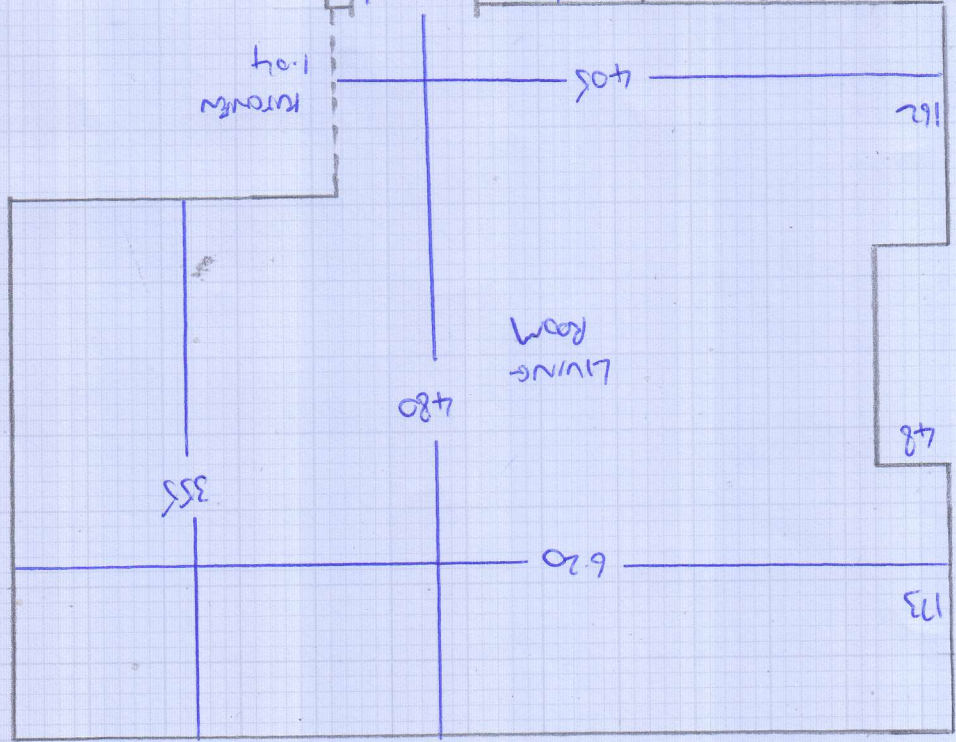

Job No: F26773
 Name: MACTAGGOTT
 Address: 620 NEVERN SUMMIT
 SWS 9PN
 Tel:
 Sheet: 1 of 3

DEBONAIR
 GAILLENT GREY.

875
 845

 1720 x 400 = 688M²

200 x 400

Job No: F26773
Name: MACTAGGART
Address: 620 NEWEN GUNNE
SWS 9PN
Tel:
Sheet: 2 of 3

Job No: F2673
Name: MACTAGGAR
Address: 62D NEWTON SQUARE
SW5 9PN
Tel:
Sheet: 3 of 3

1 STR 77
5 STRS 85

F/D

KITCHEN