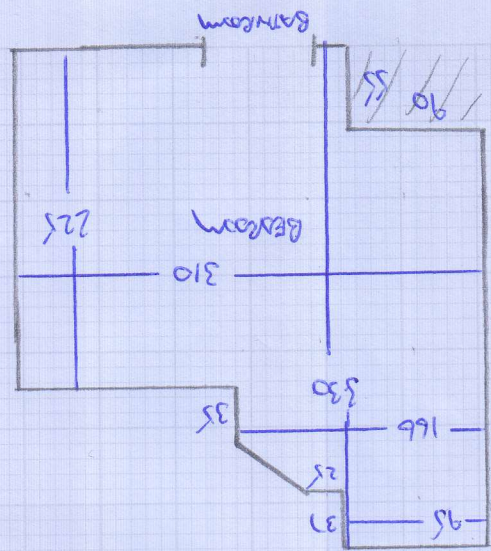

Job No: F26773
 Name: MACTAGGOTT
 Address: 620 NEVERN SUMMIT
 SWS 9PN
 Tel:
 Sheet: 1 of 3

DEBONAIR
 GAILLENT GREY.

875
 845

 1720 x 400 = 688M²

200 x 400

Job No: F26773
Name: MACTAGGART
Address: 620 NEWEN GUNNE
SWS 9PN
Tel:
Sheet: 2 of 3

Job No: F2673
Name: MACTAGGAR
Address: 62D NEWTON SQUARE
SW5 9PN
Tel:
Sheet: 3 of 3

1 STR 77
5 STRS 85

F/D

KITCHEN