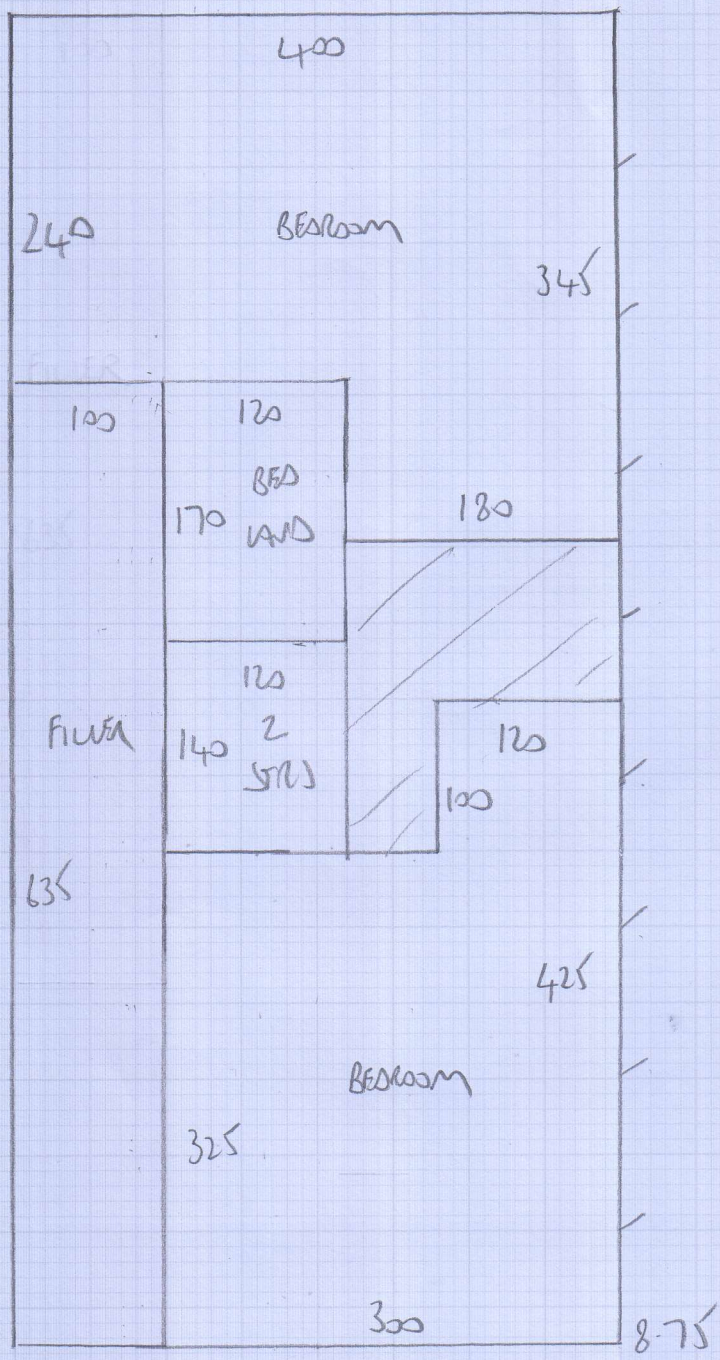

Job No: F26773
 Name: MACTAGGOTT
 Address: 620 NEVERN SUMMIT
 SWS 9PN
 Tel:
 Sheet: 1 of 3

DEBONAIR
 GAILLENT GREY.

875
 845

 1720 x 400 = 688M²

200 x 400

Job No: F26773
Name: MACTAGGART
Address: 620 NEWEN GUNNE
SWS 9PN
Tel:
Sheet: 2 of 3

Job No: F2673
Name: MACTAGGAR
Address: 62D NEWTON SQUARE
SW5 9PN
Tel:
Sheet: 3 of 3

1 STR 77
5 STRS 85

F/D

KITCHEN