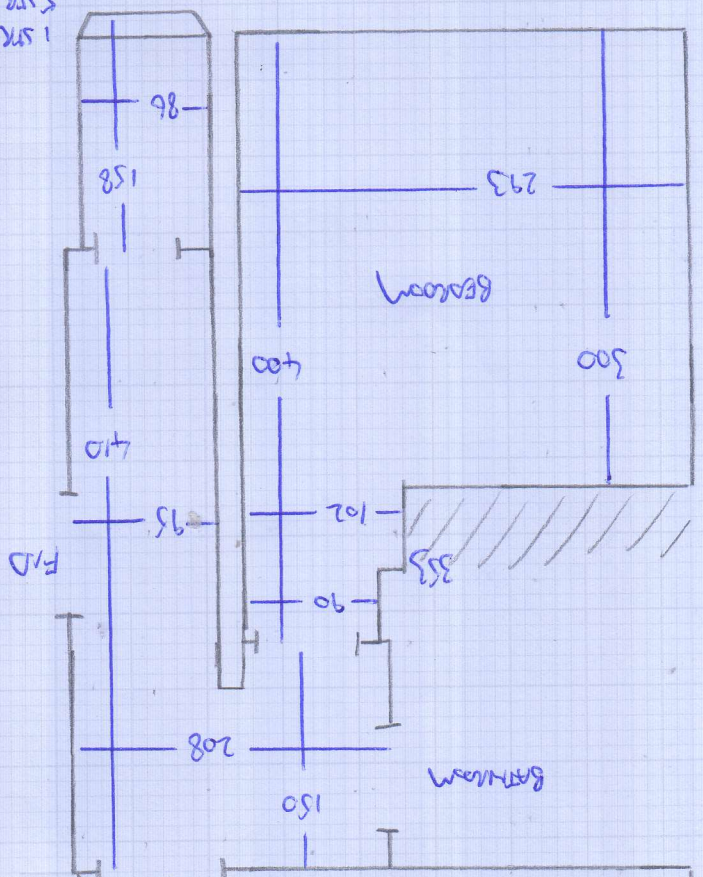

Job No: F26773
 Name: MACTAGGOTT
 Address: 620 NEVERN SUMMIT
 SWS 9PN
 Tel:
 Sheet: 1 of 3

DEBONAIR
 GAILLENT GREY.

875
 845

 1720 x 400 = 688M²

200 x 400

Job No: F26773
Name: MACTAGGART
Address: 620 NEWEN GUNNE
SWS 9PN
Tel:
Sheet: 2 of 3

Job No: F2673
Name: MACTAGGAR
Address: 62D NEWTON SQUARE
SW5 9PN
Tel:
Sheet: 3 of 3

1 STR 77
5 STRS 85

F/D

KITCHEN