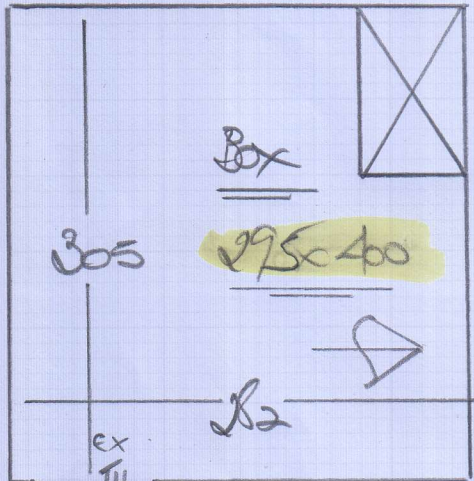

Job No: F26782
 Name: MICHNEVIC
 51 BASSINGHAM RD

Sheet: JW18 3AF
 1-3

STAIRS + LANDING
 FINELoop 495
 640x4

4 Bedrooms
 Super Slove 5032

- 420x4
- 295x4
- 300x4
- 285x4

Job No: R26782
 Name: MICHNEVIC
 Address: 51 BASSINGHAM RD
 Tel: SW18 3AF
 Sheet: 2-3

**
 6515
 79x45 Box
 ON 100x45

**

Job No: R26.782,
 Name: MICHAEL
 Address: 51 BASSINGHAM
 RD
 SW18 3AF
 Sheet: 3-3