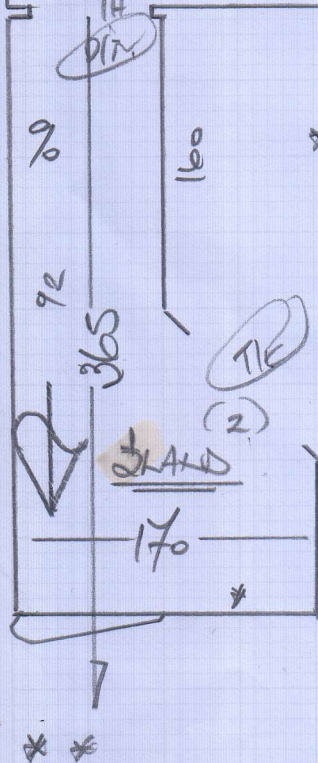

Job No: F26782
 Name: MICHNEVIC
 51 BASSINGHAM RD

Sheet: JW18 3AF
 1-3

STAIRS + LANDING
 FINELoop 495
 640x4

4 Bedrooms
 Super Slove 5032

- 420x4
- 295x4
- 300x4
- 285x4

Job No: R26782
 Name: MICHNEVIC
 Address: 51 BASSINGHAM RD
 Tel: SW18 3AF
 Sheet: 2-3

**
 6515
 79x45 Box
 ON 100x45

**

Job No: R26.782,
 Name: MICHAEL
 Address: 51 BASSINGHAM
 RD
 SW18 3AF
 Sheet: 3-3