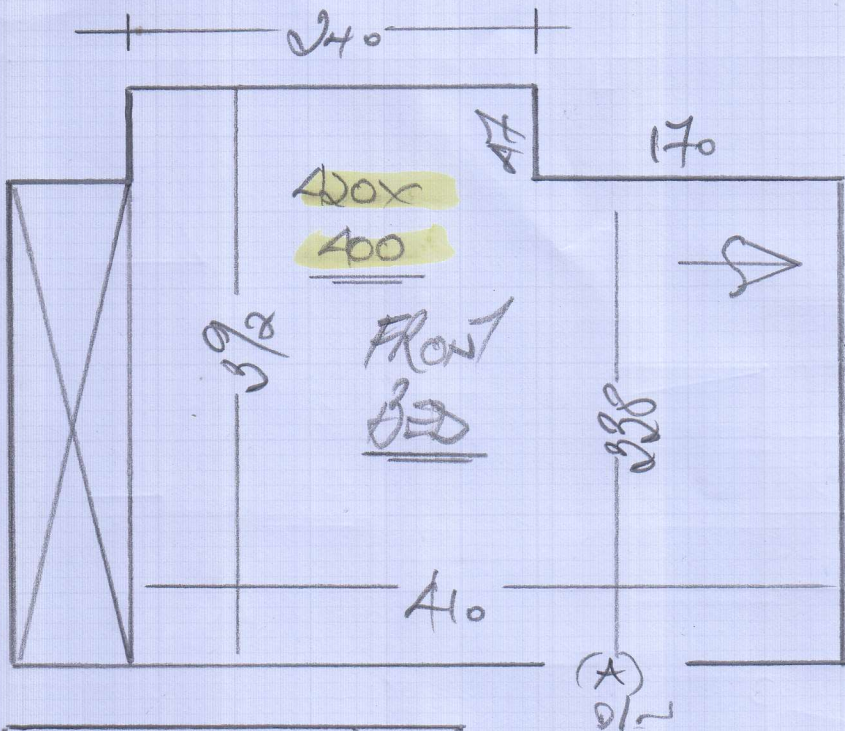

Job No: F26782
 Name: MICHNEVIC
 51 BASSINGHAM RD

Sheet: JW18 3AF
 1-3

STAIRS + LANDING
 FINELoop 495
 640x4

4 Bedrooms
 Super Slove 5032

- 420x4
- 295x4
- 300x4
- 285x4

Job No: R26782
 Name: MICHNEVIC
 Address: 51 BASSINGHAM RD
 Tel: SW18 3AF
 Sheet: 2-3

**
 6515
 79x45 Box
 ON 100x45

**

Job No: R26.782,
 Name: MICHAEL
 Address: 51 BASSINGHAM
 RD
 SW18 3AF
 Sheet: 3-3