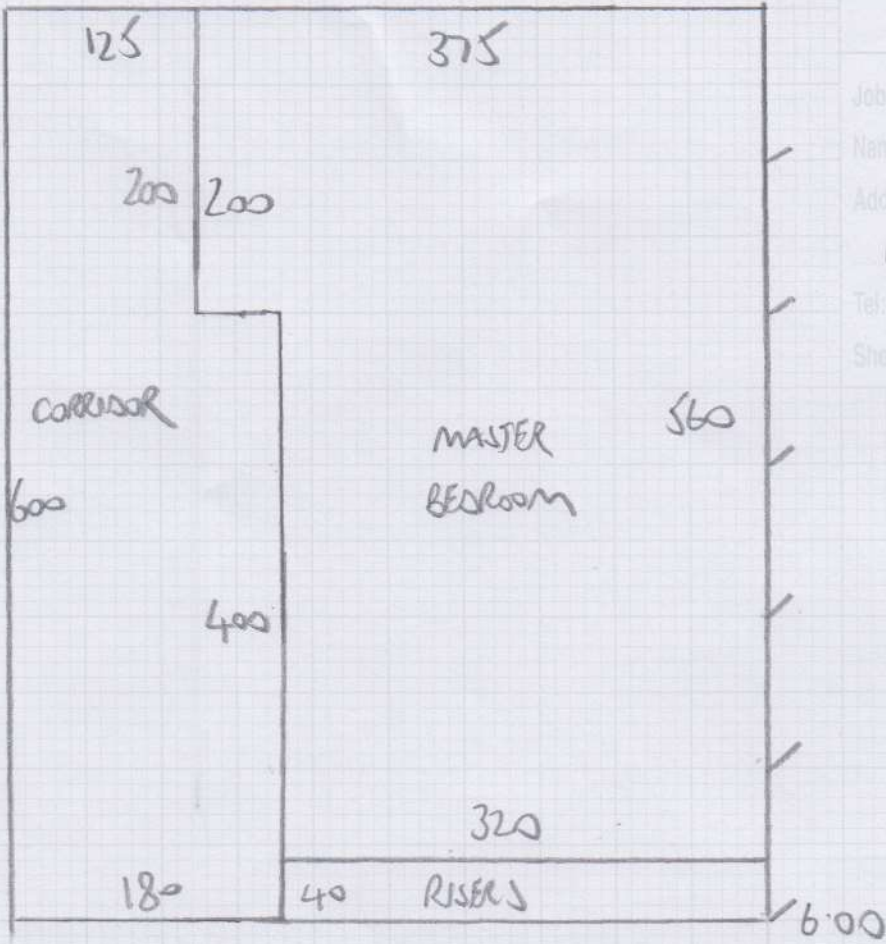

Job No: F26790  
Name: MASSA  
Address: FAT 1-8 MCKENNY  
RD WILY BLR  
Tel:  
Sheet: 1 OF 2

WEST END SUPREME  
TORNADO  
6-00 x 5MTR  
3-40 x 5MTR

F26790  
 Nisbit/MASSA  
 Flat 1  
 8 Melbury Road  
 W14 8LR  
 2 of 2

uplift ex CRT # Rubber  
 Re-use mostly ex/sle  
 + 5 sticks new (conc)  
 Alloy SALS  
 furnished - 2 Men  
 Lay new 11m Supreme  
 T/OVT

Parking £2.00 1/H  
 Tiled ✓  
 2 Cans of Spray  
 Red as same  
 Curved Skintings

BED (2) 3 35 x 4.57