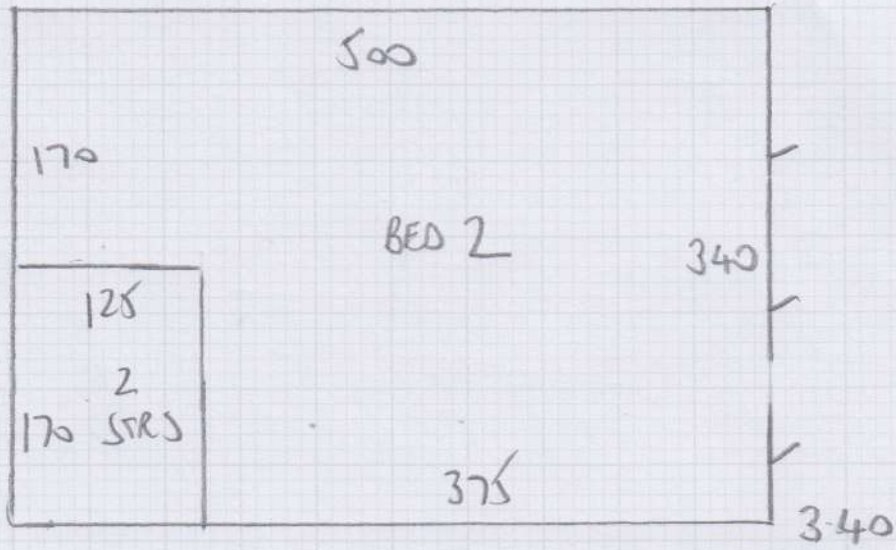

Job No: F26790  
Name: MASSA  
Address: FAT 1-8 MCKENNY  
RD WILY BLR  
Tel:  
Sheet: 1 OF 2

WEST END SUPREME  
TORNADO  
6-00 x 5MTR  
3-40 x 5MTR

F26790  
 Nisbit/MASSA  
 Flat 1  
 8 Melbury Road  
 W14 8LR  
 2 of 2

uplift ex CRT # Rubber  
 Re-use mostly ex/sle  
 + 5 sticks new (conc)  
 Alloy SALS  
 furnished - 2 Men  
 Lay new 11m Supreme  
 T/OVT

Parking £2.00 1/H  
 Tiled ✓  
 2 Cans of Spray  
 Red as same  
 Curved Skintings

BED (2) 3 35 x 4.57