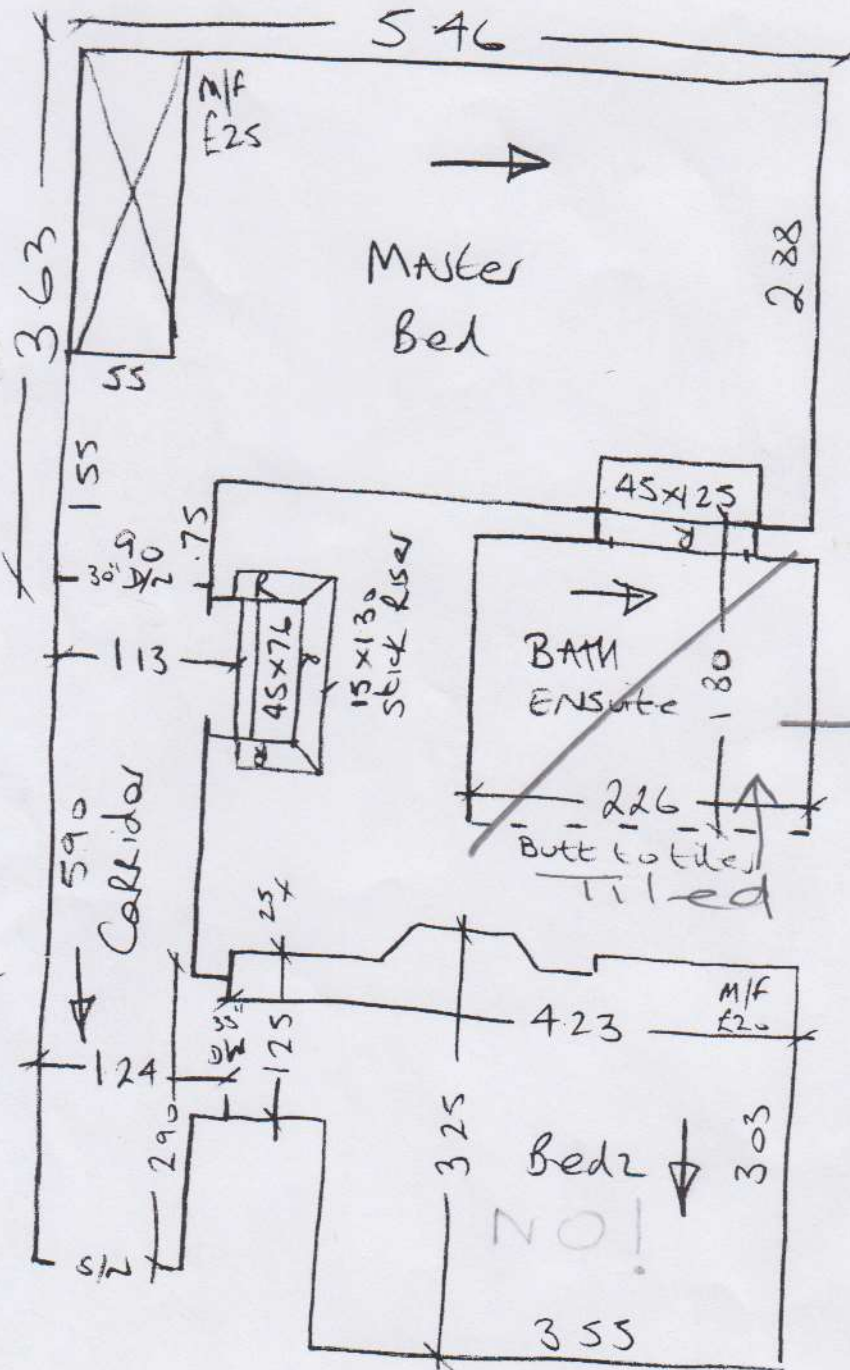

Job No: F26790  
Name: MASSA  
Address: FAT 1-8 MCKENNY  
RD WILY BLR  
Tel:  
Sheet: 1 OF 2

WEST END SUPREME  
TORNADO  
6-00 x 5MTR  
3-40 x 5MTR

F26790  
 Nisbit/MASSA  
 Flat 1  
 8 Melbury Road  
 W14 8LR  
 2 of 2

uplift ex CRT # Rubber  
 Re-use mostly ex/sle  
 + 5 sticks new (conc)  
 Alloy SALS  
 furnished - 2 Men  
 Lay new 11m Supreme  
 T/OVT

Parking £2.00 1/H  
 Tiled ✓  
 2 Cans of Spray  
 Red as same  
 Curved Skintings

BED (2) 3 35 x 4.57