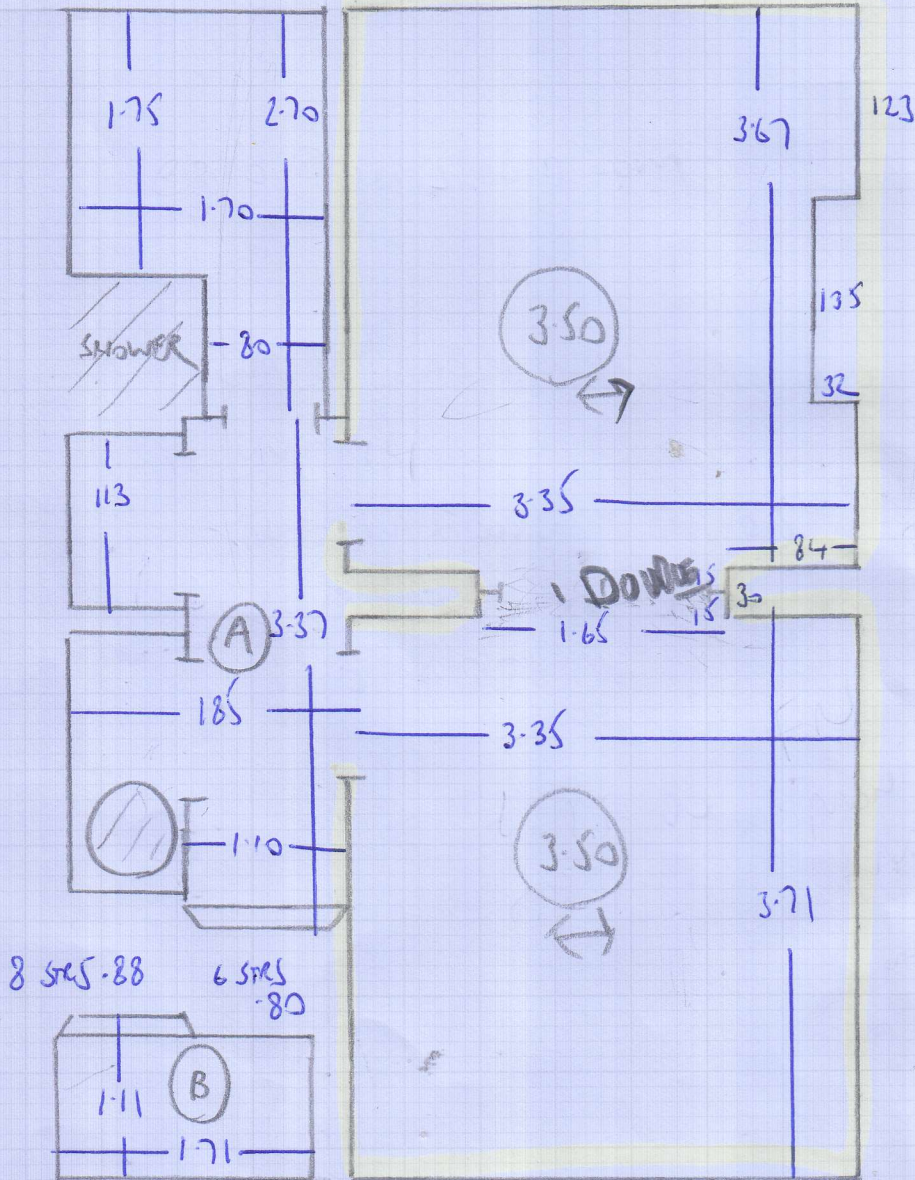

Job No: F26464
Name: HALL
Address: 5 WINDSOR AVENUE
SW6 5LB
Tel:
Sheet: of:

TOP FLOOR

NEW ENGLAND
WOODSTOCK

3.50 x 4

3.50 x 4