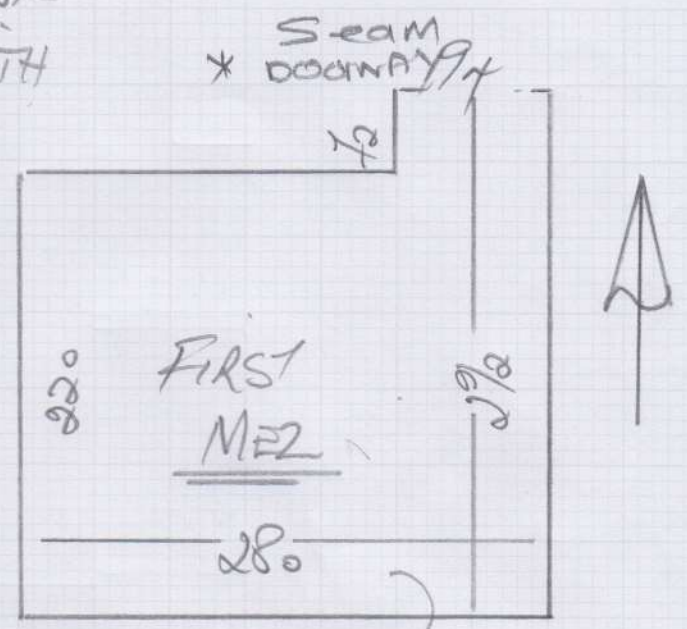

mrcarpet
 Job No: F24978
 Name: BURNS
 Address: 38 BERYL RD
 LONDON
 W6 8JT
 Tel:
 Sheet: 1 OF 1

FROM TOP LAND

(1) FIRST 1/2 LANDING DOWN TO BE REPLACED WITH PIECE THAT IS ON SITE.

(2) 2 STEP RUNNER IS LOOSE - REDRESS

(3) FIRST RISER TO ENT FLIGHT NEEDS TO BE SECURED.
 REDRESS REST OF FLIGHT.

(4) COIR REP
 86 x 99
 MAY REP THE ZIG

(5) FIT ZIG (OWN):
 AT LOUNGE DOOR:

COTSWOLD SWIPTON (ANEUBURY)
 LOOP PINE.
 3-00 x 4MTR