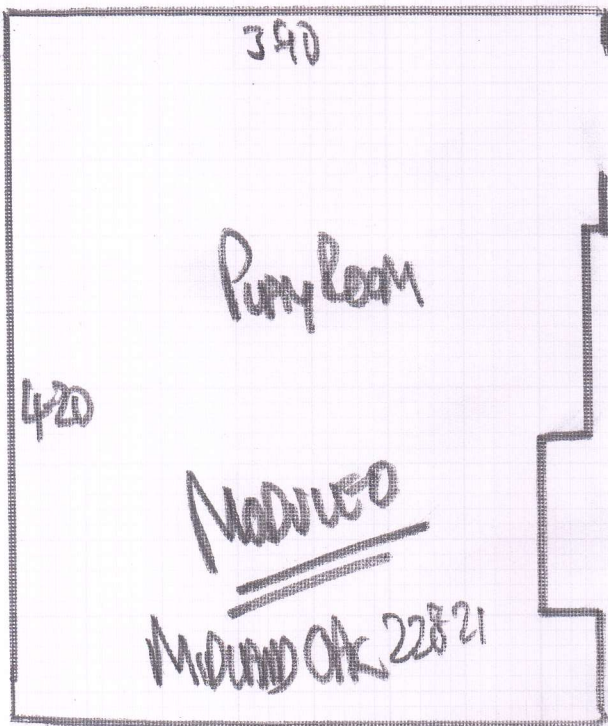

Job No: F26448  
 Name: BOVING  
 26 ANKING RD  
 LONDON SW 11 4NX  
 Tel:  
 Sheet: 1 of 2

Hall + Stairs  
 MODLEY RD 121  
 3.50 x 4

5 Panels  
 1200 Square

F26448  
 BOURNE  
 26 ANHALT RD  
 SWIL ANX  
 2-2

MIDLAND  
 OAK  
 22821