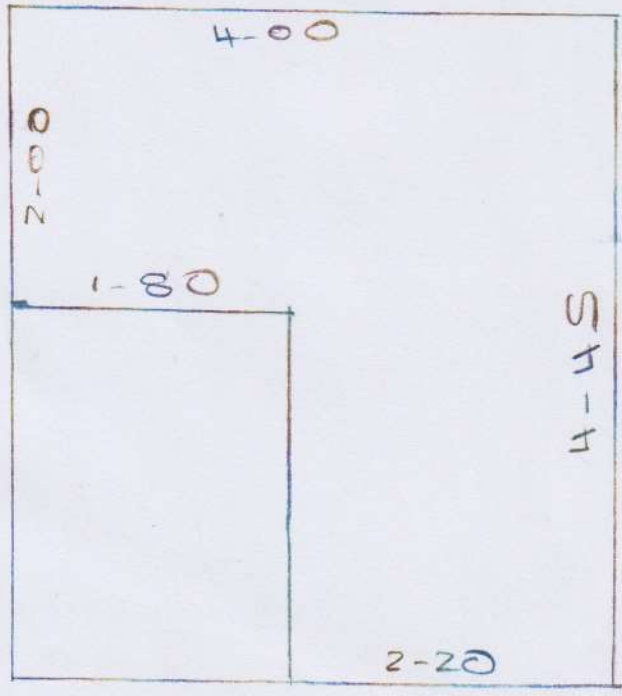

- ① Re-Lay - ✓
- ②

F26784

~~F26507~~

HUGHES

105 CLARENCE GATE CONY

GUNTWORTHY ST NW1 6QP

1 of 1

2205 COLORADO

~~4-45 x 4MTR~~

All Bars on site

① Door c

② Rad 3 Moved