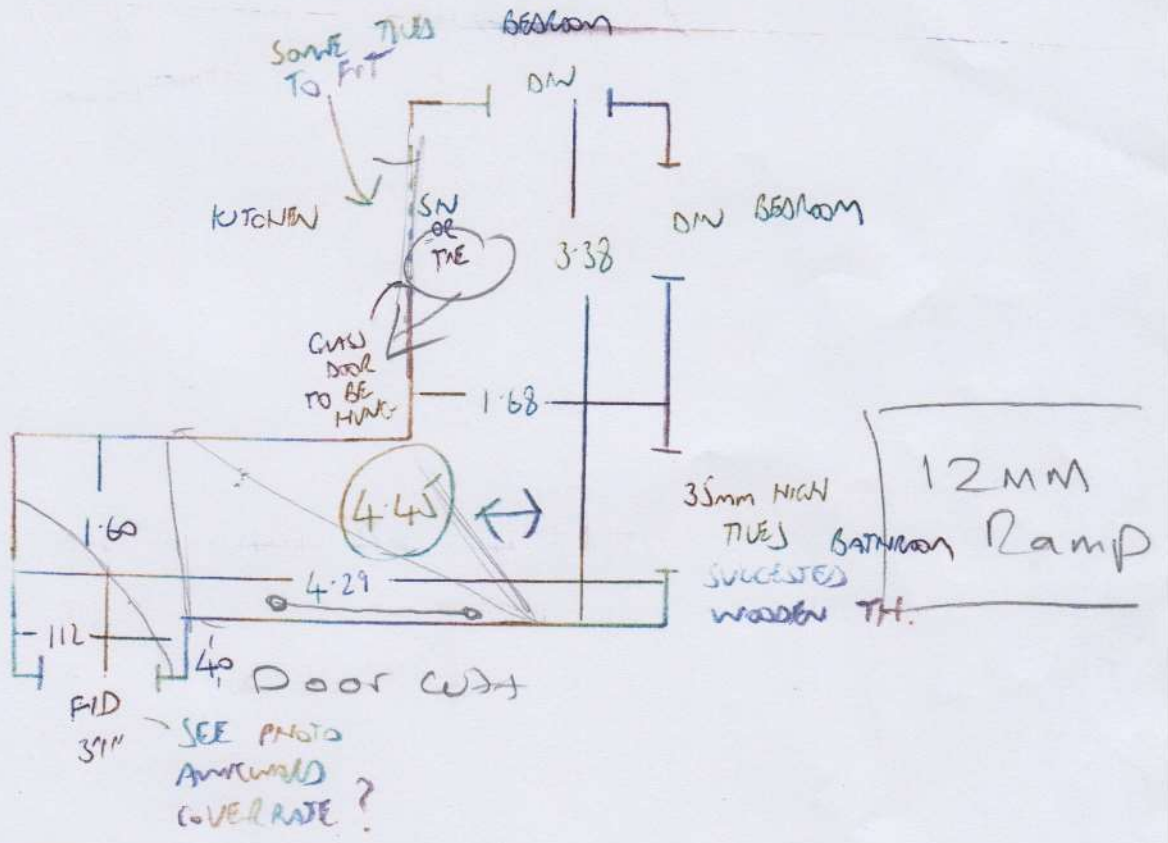

- ① Re-Lay - ✓
- ②

F26784

~~F26507~~

HUGHES

105 CLARENCE GATE CONY

GUNTWORTHY ST NW1 6QP

1 of 1

2205 COLORADO

~~4-45 x 4MTR~~

All Bars on site

① Door c

② Rad 3 Moved