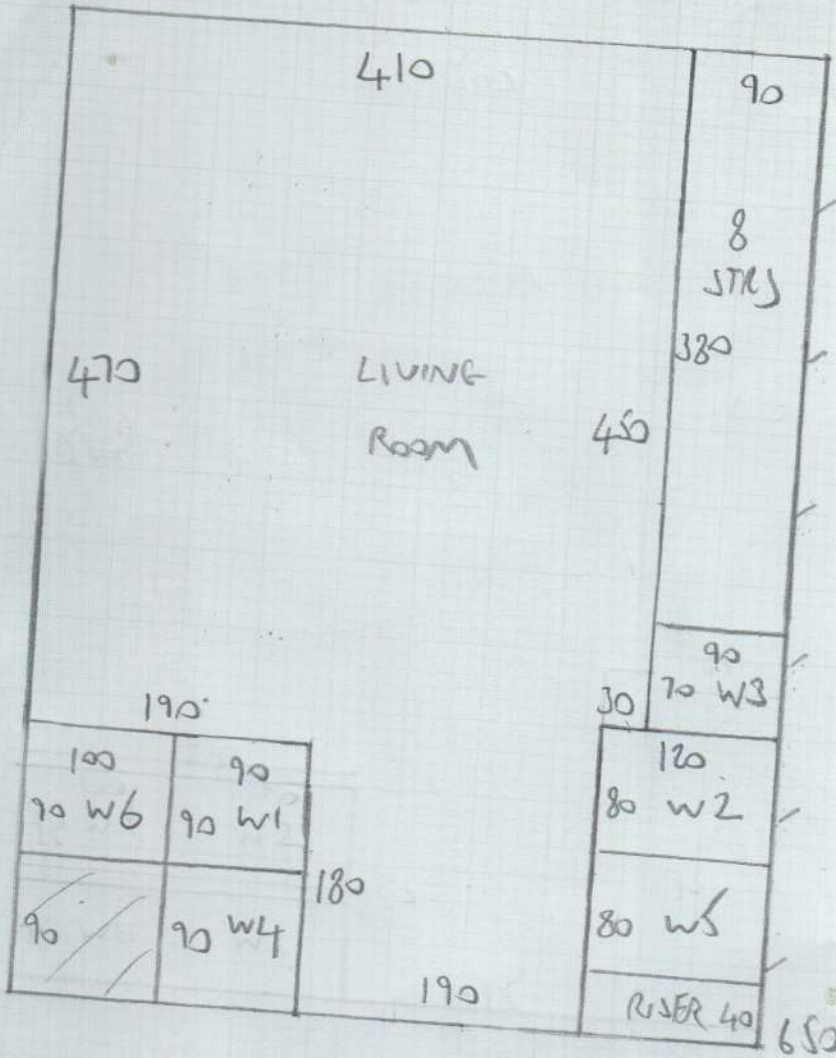

Job No: F26789
Name: BARFORD
Address: 76 BISHOPS RD
SW6 7AR
Tel:
Sheet: 1 OF 2

Karen
12/03
1536937
weathersy Gcvtv

COTSWOLD
BOURTON

3.85 - BED 1
6.50 PLAN
5.40 PLAN

15.75m x 5.00
= 78.75m²

SHOWER
ROOMS

NEVADA UF1018
2-50 x 2MTR

in carpet

F26789
Banford
76 BISHOPS ROAD
SW6 7AR

2 of 2