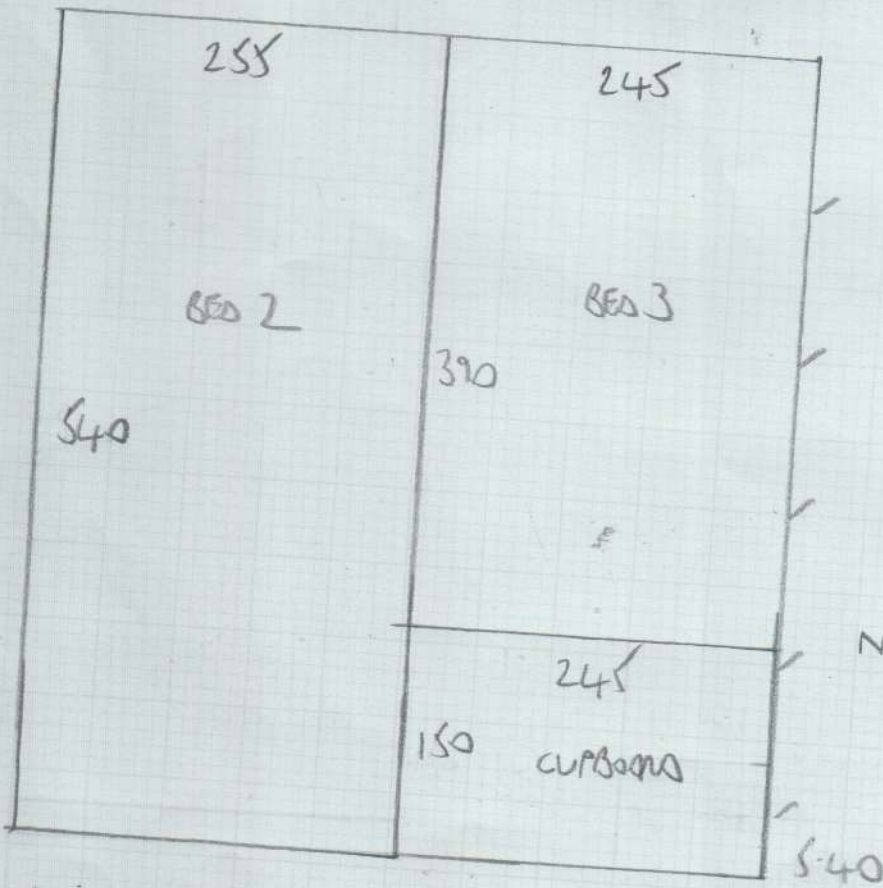

Job No: F26789
Name: BARFORD
Address: 76 BISHOPS RD
SW6 7AR
Tel:
Sheet: 1 OF 2

Karen
12/03
1536937
weathersy Gcvtv

COTSWOLD
BOURTON

3.85 - BED 1
6.50 PLAN
5.40 PLAN

15.75m x 5.00
= 78.75m²

SHOWER
ROOMS

NEVADA UF1018
2-50 x 2MTR

in carpet

F26789
Banford
76 BISHOPS ROAD
SW6 7AR

2 of 2