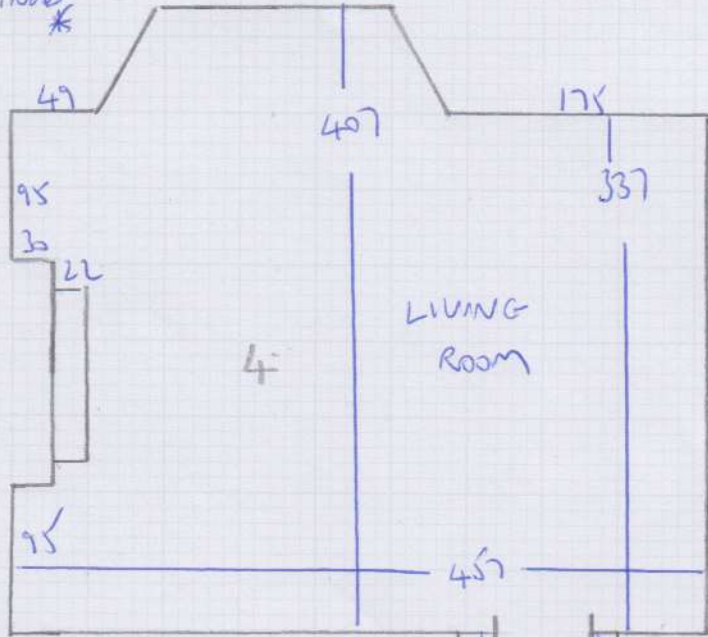

Job No: F26821  
Name: SANDO S  
Address: 33A KINGSWOOD RD  
W4 5EU  
Tel:  
Sheet: 1 of 3

4.20 PLAN  
 3.50 PLAN  
 6-20 6.00 PLAN  
 13.70m x 5.00m = 68.5m<sup>2</sup>

PIMLICO ORCHID  
 F... FR5273

Job No: F26821  
 Name: SANDSY  
 Address: 33A KINGSWOOD ROAD  
 W4 5EU  
 Tel:  
 Sheet: 2 OF 3

RISER 63x16 - BIND UP WITH 6mm PLY

- 1W 73x56
- 2W 97x57
- 3W 97x70
- 4W 63x57
- 6 STRS - 63
- 5W 73x55
- 6W 97x57
- 7 WINDOW 63x63 - WITHIN SW TREAD \*

mrcarpet  
 Job No: ~~F2682~~ F26821  
 Name: BGP PROPERTY / SANDS  
 Address: 33A KINGSWOOD ROAD  
 W4 5EU  
 Tel:  
 Sheet: 3 of 3

- 2 STRS 68

1 STR 69  
 11 STRS - 66