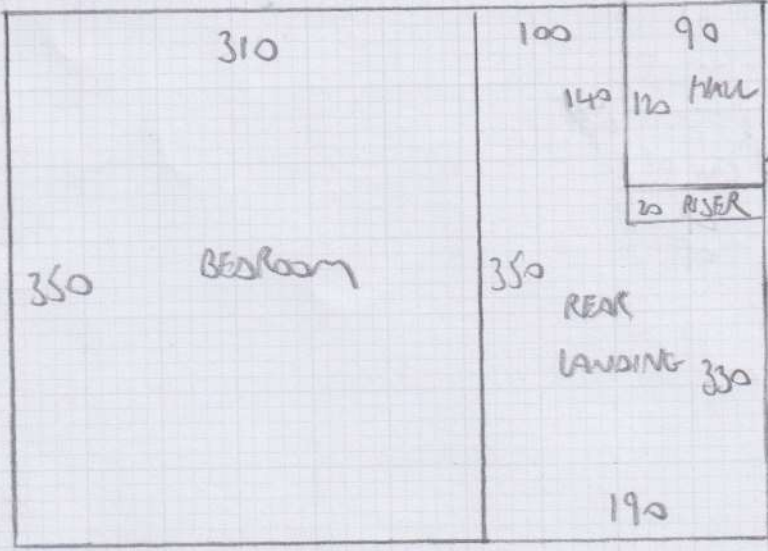

Job No: F26821  
Name: SANDO S  
Address: 33A KINGSWOOD RD  
W4 5EU  
Tel:  
Sheet: 1 of 3

4.20 PLAN  
 3.50 PLAN  
 6-20 6.00 PLAN  
 13.70m x 5.00m = 68.5m<sup>2</sup>

PIMLICO ORCHID  
 F... FR5273

Job No: F26821  
 Name: SANDSY  
 Address: 33A KINGSWOOD ROAD  
 W4 5EU  
 Tel:  
 Sheet: 2 OF 3

RISER 63x16 - BIND UP WITH 6mm PLY

- 1W 73x56
- 2W 97x57
- 3W 97x70
- 4W 63x57
- 6 STRS - 63
- 5W 73x55
- 6W 97x57
- 7 WINDOW 63x63 - WITHIN SW TREAD \*

mrcarpet  
 Job No: ~~F2682~~ F26821  
 Name: BGP PROPERTY / SANDS  
 Address: 33A KINGSWOOD ROAD  
 W4 5EU  
 Tel:  
 Sheet: 3 of 3

- 2 STRS 68

1 STR 69  
 11 STRS - 66