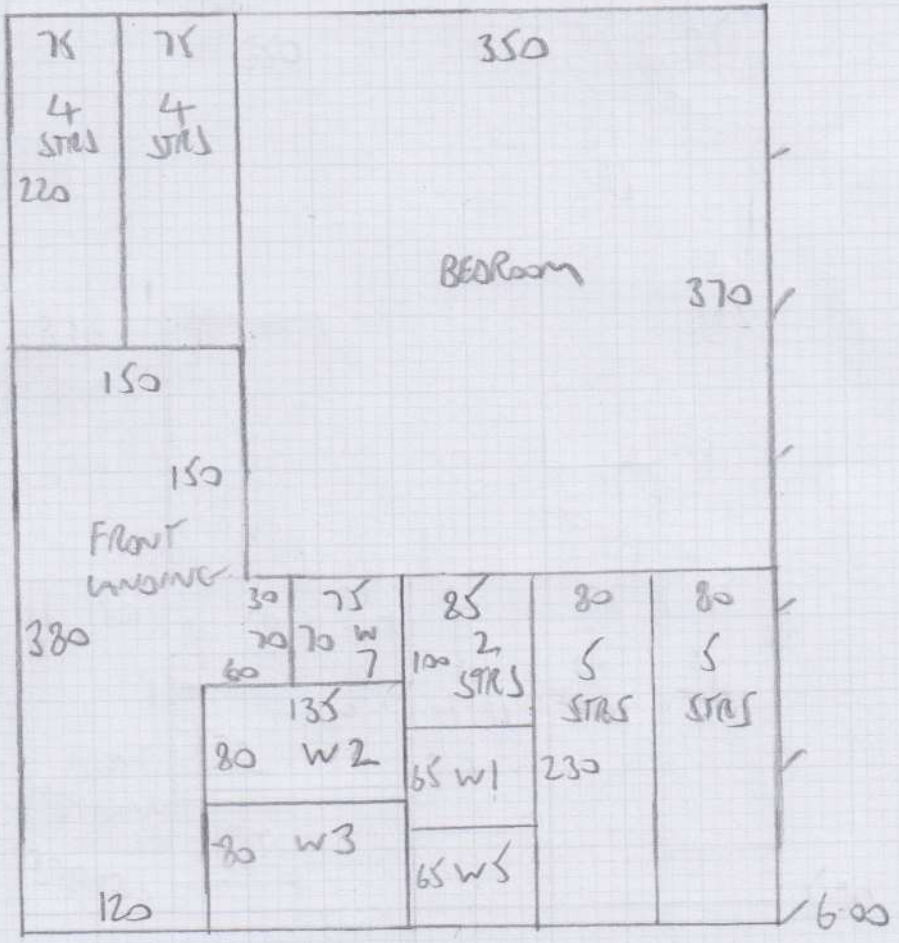

Job No: F26821  
Name: SANDO S  
Address: 33A KINGSWOOD RD  
W4 5EU  
Tel:  
Sheet: 1 of 3

4.20 PLAN  
 3.50 PLAN  
 6-20 6.00 PLAN  
 13.70m x 5.00m = 68.5m<sup>2</sup>

PIMLICO ORCHID  
 F... FR5273

Job No: F26821  
 Name: SANDSY  
 Address: 33A KINGSWOOD ROAD  
 W4 5EU  
 Tel:  
 Sheet: 2 OF 3

RISER 63x16 - BIND UP WITH 6mm PLY

- 1W 73x56
- 2W 97x57
- 3W 97x70
- 4W 63x57
- 6 STRS - 63
- 5W 73x55
- 6W 97x57
- 7 WINDOW 63x63 - WITHIN SW TREAD \*

mrcarpet  
 Job No: ~~F2682~~ F26821  
 Name: BGP PROPERTY / SANDS  
 Address: 33A KINGSWOOD ROAD  
 W4 5EU  
 Tel:  
 Sheet: 3 of 3

- 2 STRS 68

1 STR 69  
 11 STRS - 66