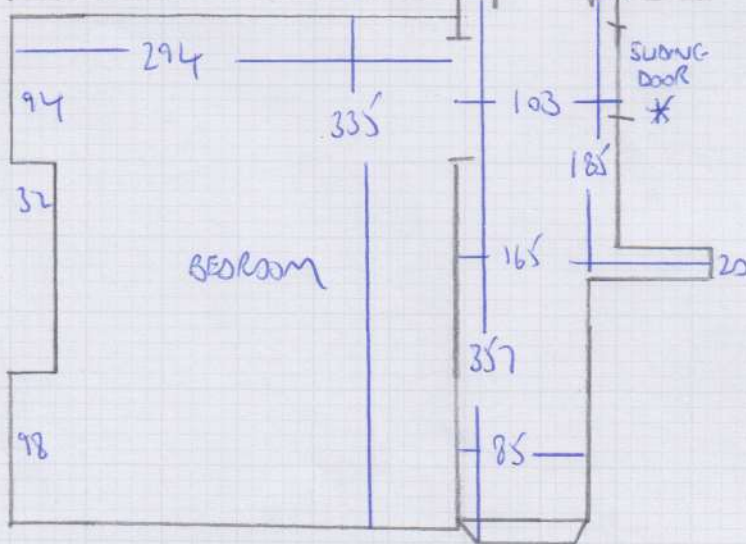

Job No: F26821  
Name: SANDO S  
Address: 33A KINGSWOOD RD  
W4 5EU  
Tel:  
Sheet: 1 of 3

4.20 PLAN  
 3.50 PLAN  
 6-20 6.00 PLAN  
 13.70m x 5.00m = 68.5m<sup>2</sup>

PIMLICO ORCHID  
 F... FR5273

Job No: F26821  
 Name: SANDSY  
 Address: 33A KINGSWOOD ROAD  
 W4 5EU  
 Tel:  
 Sheet: 2 OF 3

RISER 63x16 - BIND UP WITH 6mm PLY

- 1W 73x56
- 2W 97x57
- 3W 97x70
- 4W 63x57
- 6 STRS - 63
- 5W 73x55
- 6W 97x57
- 7 WINDOW 63x63 - WITHIN SW TREAD \*

mrcarpet  
 Job No: ~~F2682~~ F26821  
 Name: BGP PROPERTY / SANDS  
 Address: 33A KINGSWOOD ROAD  
 W4 5EU  
 Tel:  
 Sheet: 3 of 3

- 2 STRS 68

1 STR 69  
 11 STRS - 66