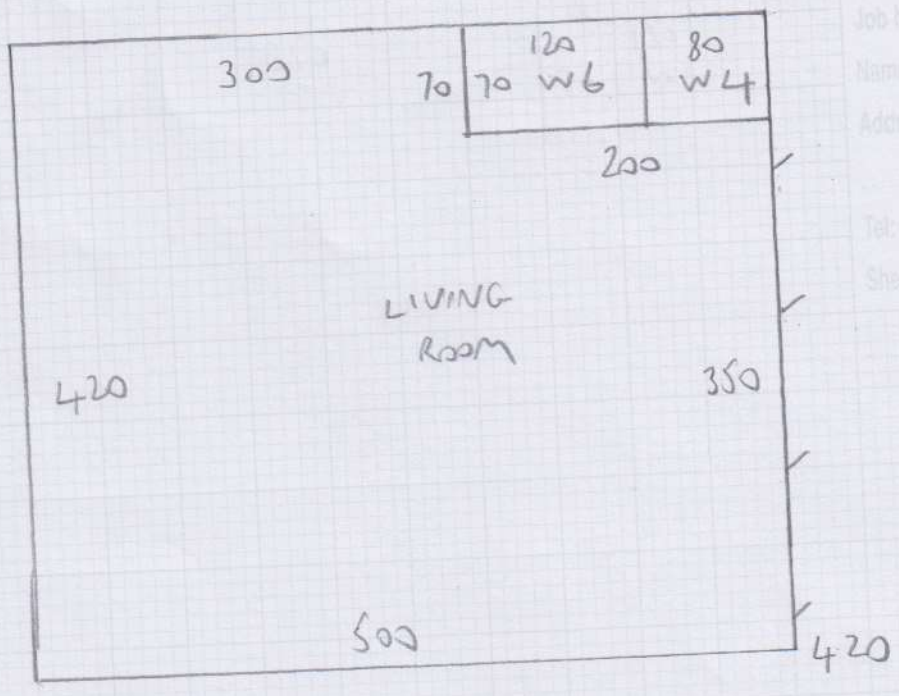

Job No: F26821  
Name: SANDO S  
Address: 33A KINGSWOOD RD  
W4 5EU  
Tel:  
Sheet: 1 of 3

4.20 PLAN  
 3.50 PLAN  
 6-20 6.00 PLAN  
 13.70m x 5.00m = 68.5m<sup>2</sup>

PIMLICO ORCHID  
 F... FR5273

Job No: F26821  
 Name: SANDSY  
 Address: 33A KINGSWOOD ROAD  
 W4 5EU  
 Tel:  
 Sheet: 2 OF 3

RISER 63x16 - BIND UP WITH 6mm PLY

- 1W 73x56
- 2W 97x57
- 3W 97x70
- 4W 63x57
- 6 STRS - 63
- 5W 73x55
- 6W 97x57
- 7 WINDOW 63x63 - WITHIN SW TREAD \*

mrcarpet  
 Job No: ~~F2682~~ F26821  
 Name: BGP PROPERTY / SANDS  
 Address: 33A KINGSWOOD ROAD  
 W4 5EU  
 Tel:  
 Sheet: 3 of 3

- 2 STRS 68

1 STR 69  
 11 STRS - 66