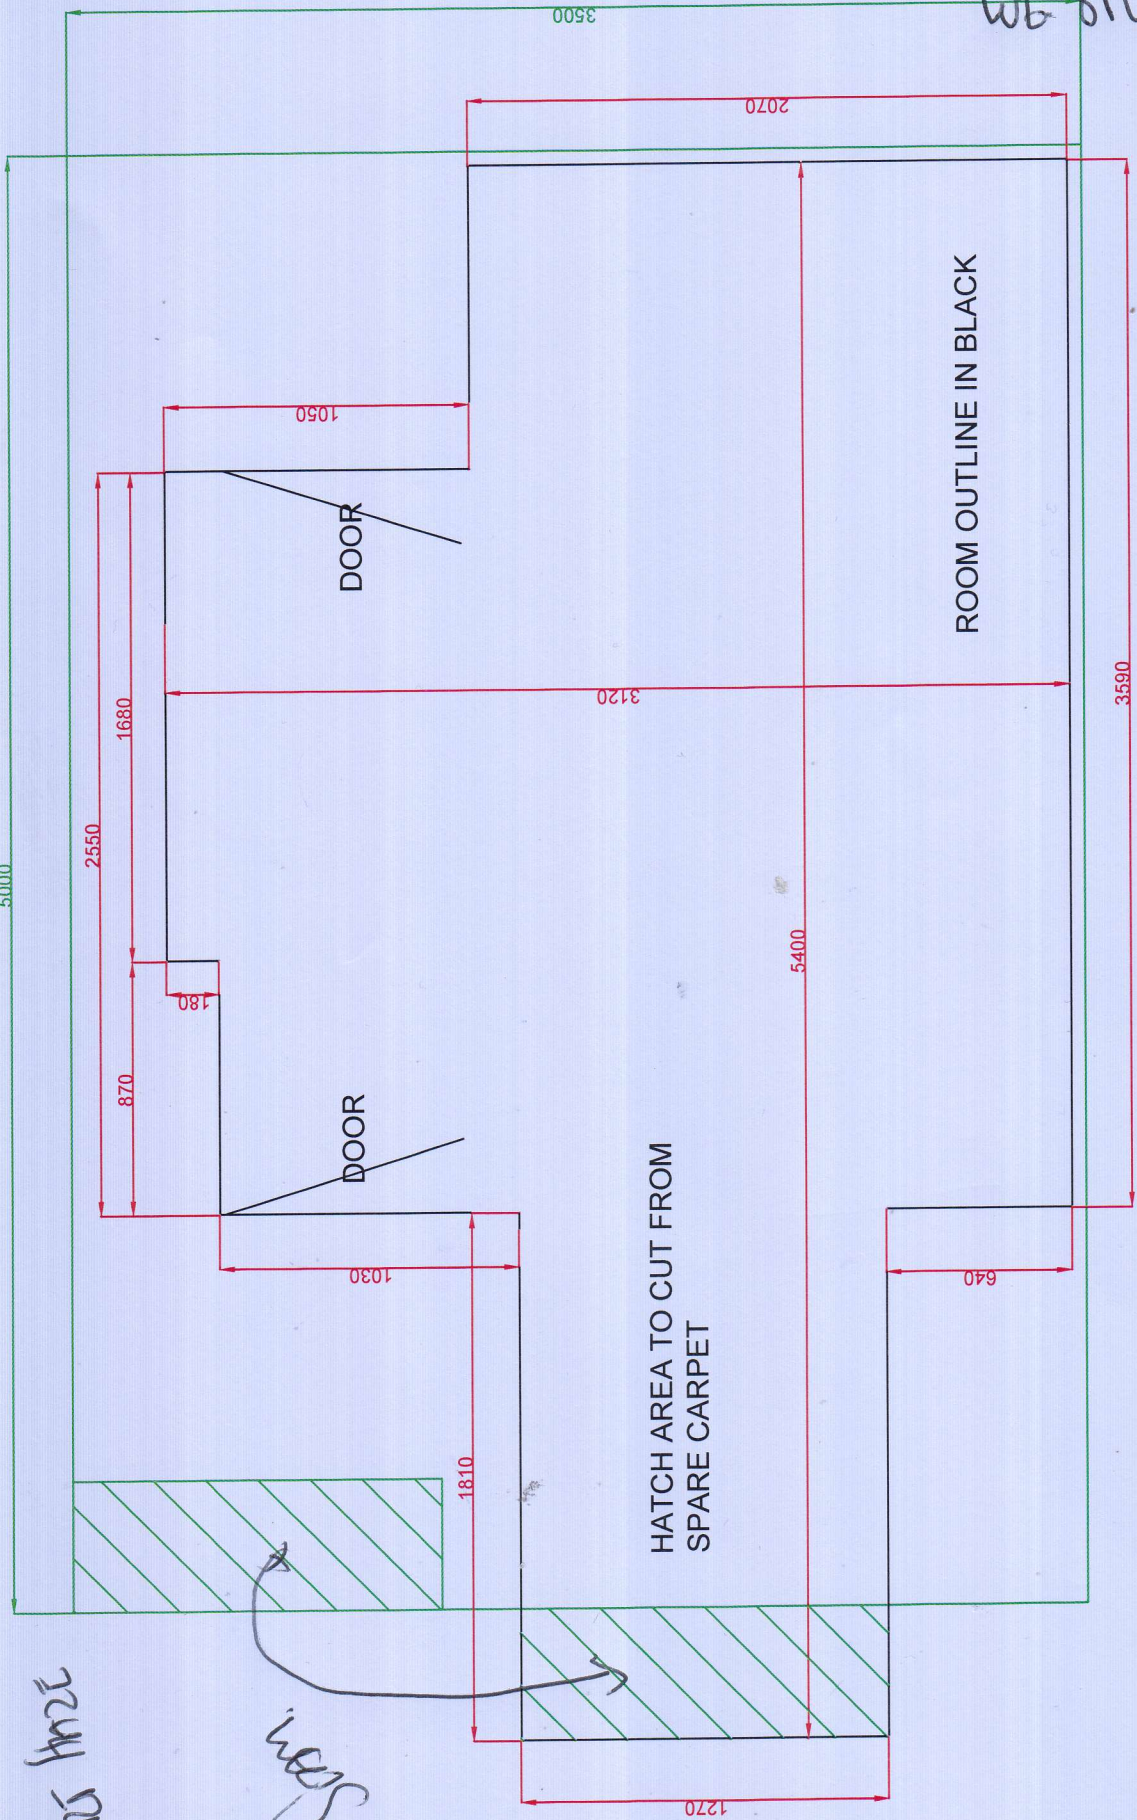

F26829  
SEYMOUR DIAMOND  
20 BRECON RD  
WB SPV

CARPET SHOWN IN GREEN 5m WIDE 3.5m LENGTH

20 BRECON ROAD 2ND FLOOR BEDROOM 09 01 19

Scale 1:25 @ A4

Rustic Doors  
Doors made  
Stairs