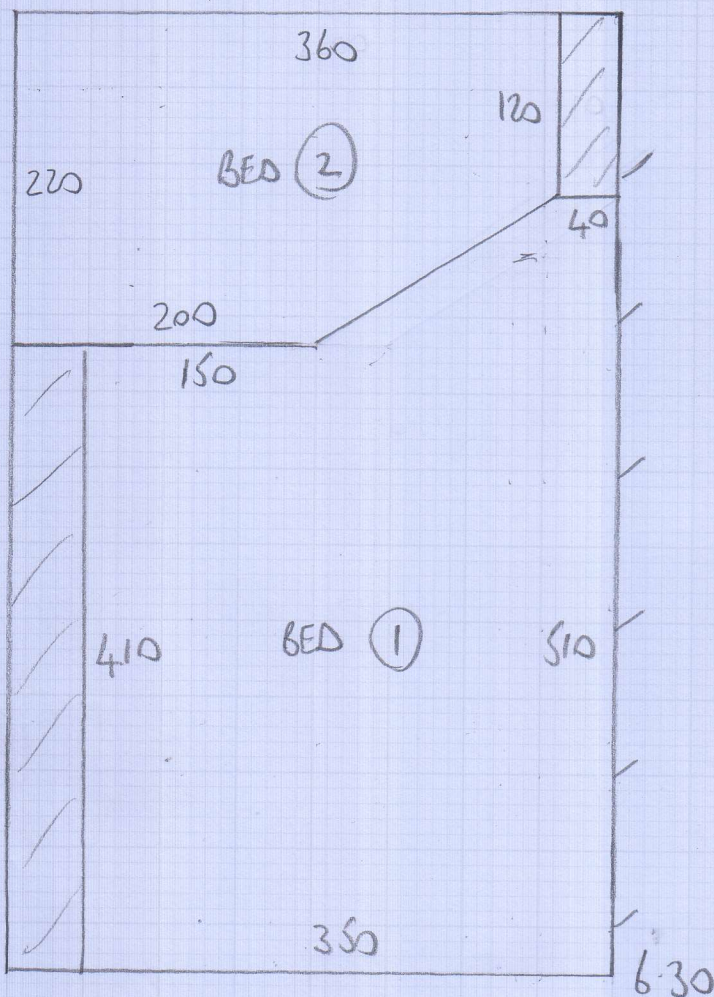

Job No: F26832

Name: ASTOR - LEWIS

Address: FLAT 3, 56 FULHAM  
PARK GARDENS, SW6 4LB

Tel:

Sheet: 1 of 1

F26832  
COLORADO Col 2206  
630x4

Job No: F26832  
Name: ASTOR-LEWIS  
Address: FLAT 3, 56 FULHAM  
PARK GARDENS, SW6 4LS  
Tel:  
Sheet: 2 2