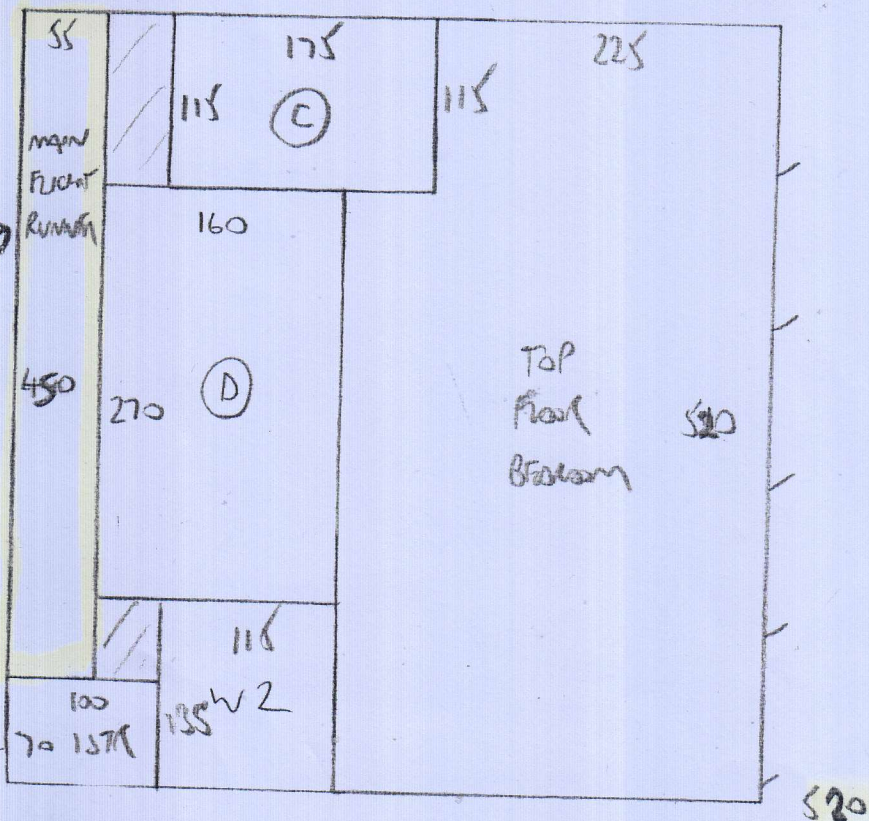

CUT DOWN FOR WHIPPING

F26835
TAYLOR
29 MERTHYR TERRACE
SW13 8DL

CUT TO SIGN

S20x5