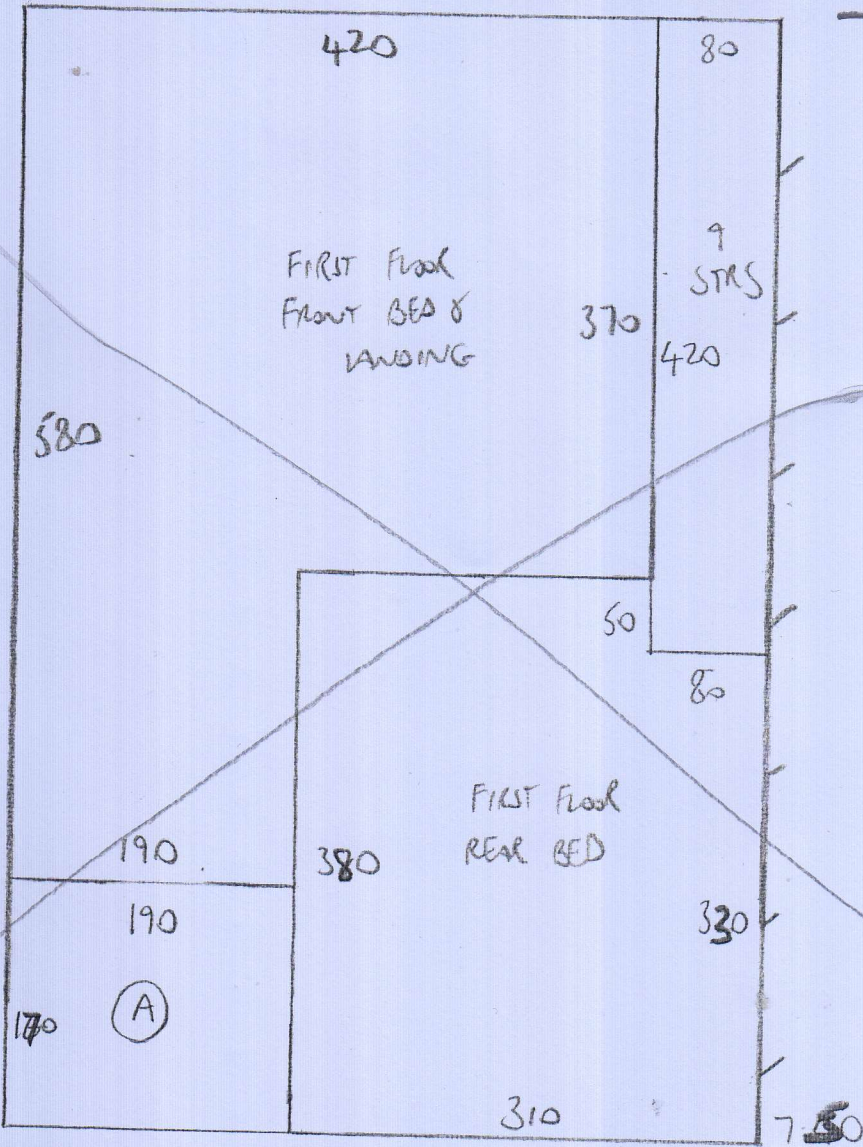

CUT DOWN FOR WHIPPING

F26835
TAYLOR
29 MERTHYR TERRACE
SW13 8DL

CUT TO SIGN

S20x5