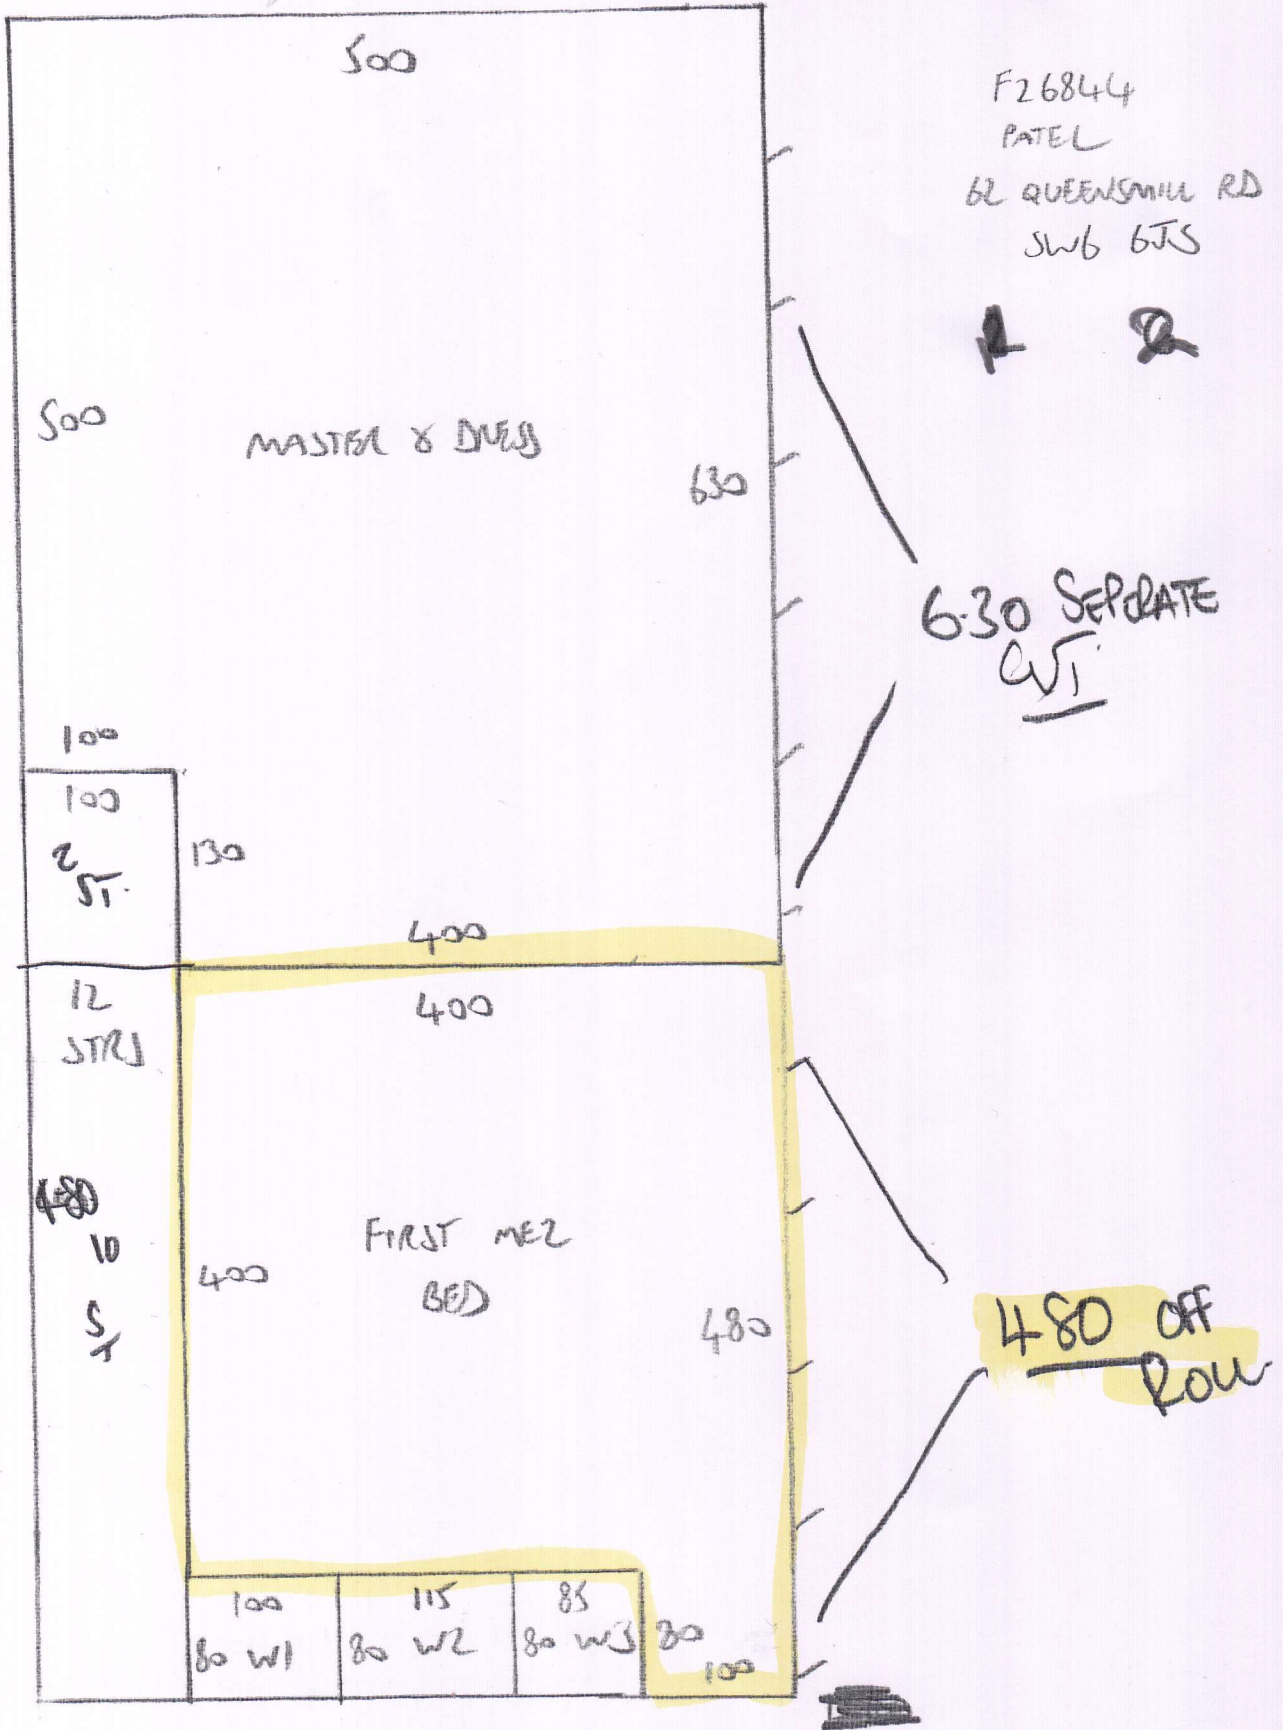

2ND PHASE AT 8 MAY

2ND FLOOR AT 8/MAY

F26844
 DATEL
 62 QUEENSMILL
 RD
 SW6 6JS
 2 2

WIND
 AT
 BUT FLIGHT

LAND (2)

NOTE Grand to first
 is Calia Holdings
 ASH